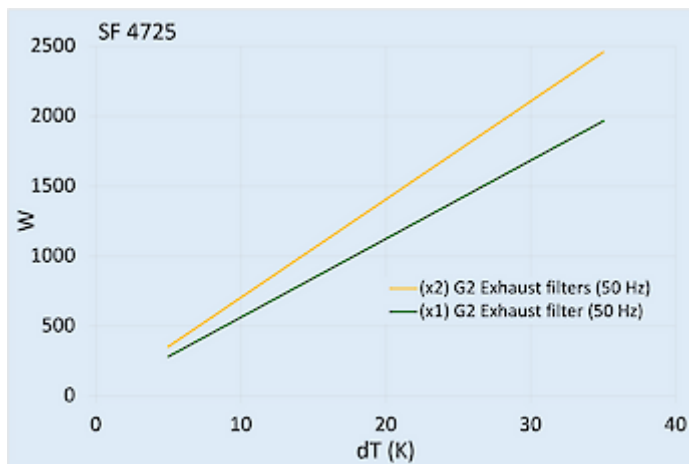

Technical Data

Air flow unimpeded IP 54:	235 / 264 m ³ /hr
Air flow with exhaust filter IP 54:	167 / 200 m ³ /hr
Operating Temperature Range:	-40°C - 70°C
Storage temperature range:	-40°C - 70°C
Mounting:	Wall mounted
Dimensions A x B x C (D+E):	255.4 x 255.5 x 112.5 (11.6+100.9) mm
Weight:	1.8 Kg
Cut out dimensions:	224 x 224 mm
Voltage / Frequency:	230 V ~ 50/60 Hz
Rated current:	0.31 / 0.25 A
Power consumption:	45 / 39 W
Degree of separation IP 54:	67 % - DIN 24185
Degree of separation IP 55:	85 % - DIN 24185
Wall thickness:	1-3 mm
Noise level:	53 dB (A)
Fuse:	1 A (T)
Connection:	Spring terminal

Please click on the graphics to download.

More CAD drawings can be found under [Product Download](#).

> [Overview Product Group SOLIVENT PRO - Filter fans & exhaust filters](#)

Air flow:

click image to enlarge

Cooling capacity:

click image to enlarge

Cut out Dimensions:

click image to enlarge

Order Information

Order number	IP rating	UL Type	RAL colour	Flow type ¹⁾	Air flow (m ³ /h) ²⁾	Air flow with exhaust filter (m ³ /h)
4725082201	54	12 / 3R	RAL 7035	B	235/264 m ³ /hr	167 / 200 m ³ /hr
4725082203	54	12 / 3R	RAL 9005	B	235/264 m ³ /hr	167 / 200 m ³ /hr
4725083201	55	12 / 3R	RAL 7035	B	222 / 249 m ³ /hr	138 / 170 m ³ /hr
4725083203	55	12 / 3R	RAL 9005	B	222 / 249 m ³ /hr	138 / 170 m ³ /hr
472508R2201	54	12 / 3R	RAL 7035	S	238 / 269 m ³ /hr	N/A
472508R2203	54	12 / 3R	RAL 9005	S	238 / 269 m ³ /hr	N/A
472508R3201	55	12 / 3R	RAL 7035	S	220 / 252 m ³ /hr	N/A
472508R3203	55	12 / 3R	RAL 9005	S	220 / 252 m ³ /hr	N/A