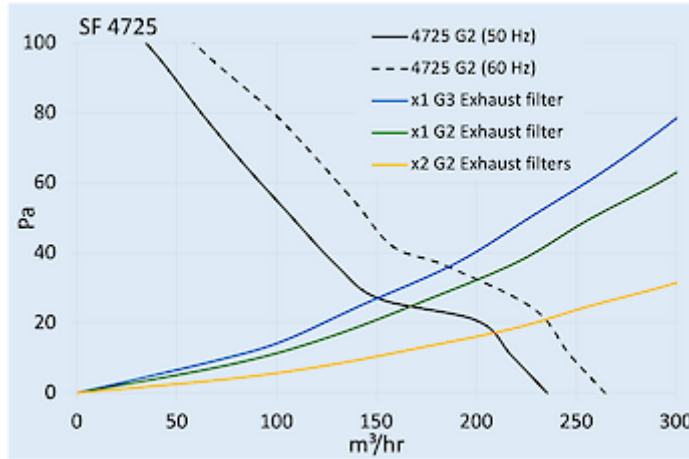

Air flow:

click image to enlarge

Cooling capacity:

click image to enlarge

Cut out Dimensions:

click image to enlarge