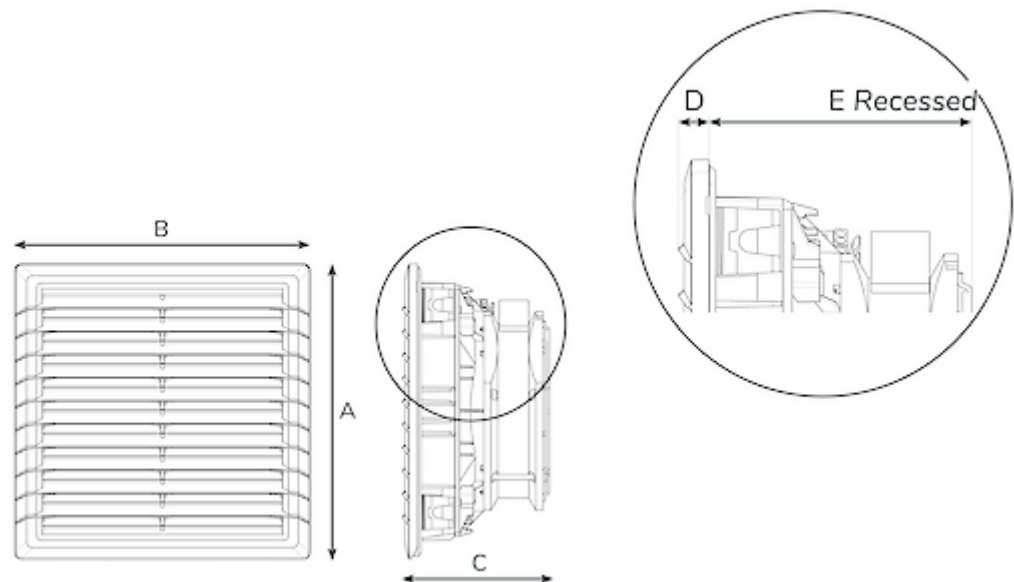

Technical Data

Air flow unimpeded IP 54:	235 / 264 m ³ /hr
Air flow with exhaust filter IP 54:	167 / 200 m ³ /hr
Operating Temperature Range:	-40°C - 70°C
Storage temperature range:	-40°C - 70°C
Mounting:	Wall mounted
Dimensions A x B x C (D+E):	255.4 x 255.5 x 112.5 (11.6+100.9) mm
Weight:	1.8 Kg
Cut out dimensions:	224 x 224 mm
Voltage / Frequency:	230 V ~ 50/60 Hz
Rated current:	0.31 / 0.25 A
Power consumption:	45 / 39 W
Degree of separation IP 54:	67 % - DIN 24185
Degree of separation IP 55:	85 % - DIN 24185
Wall thickness:	1-3 mm
Noise level:	53 dB (A)
Fuse:	1 A (T)
Connection:	Spring terminal

Please click on the graphics to download.

More CAD drawings can be found under [Product Download](#).

> [Overview Product Group SOLIVENT PRO - Filter fans & exhaust filters](#)

Air flow:

click image to enlarge

Cooling capacity:

click image to enlarge

Cut out Dimensions:

click image to enlarge

Order Information

Order number	IP rating	UL Type	RAL colour	Flow type ¹⁾	Air flow (m ³ /h) ²⁾	Air flow with exhaust filter (m ³ /h)
4725082201	54	12 / 3R	RAL 7035	B	235/264 m ³ /hr	167 / 200 m ³ /hr
4725082203	54	12 / 3R	RAL 9005	B	235/264 m ³ /hr	167 / 200 m ³ /hr
4725083201	55	12 / 3R	RAL 7035	B	222 / 249 m ³ /hr	138 / 170 m ³ /hr
4725083203	55	12 / 3R	RAL 9005	B	222 / 249 m ³ /hr	138 / 170 m ³ /hr
472508R2201	54	12 / 3R	RAL 7035	S	238 / 269 m ³ /hr	N/A
472508R2203	54	12 / 3R	RAL 9005	S	238 / 269 m ³ /hr	N/A
472508R3201	55	12 / 3R	RAL 7035	S	220 / 252 m ³ /hr	N/A
472508R3203	55	12 / 3R	RAL 9005	S	220 / 252 m ³ /hr	N/A