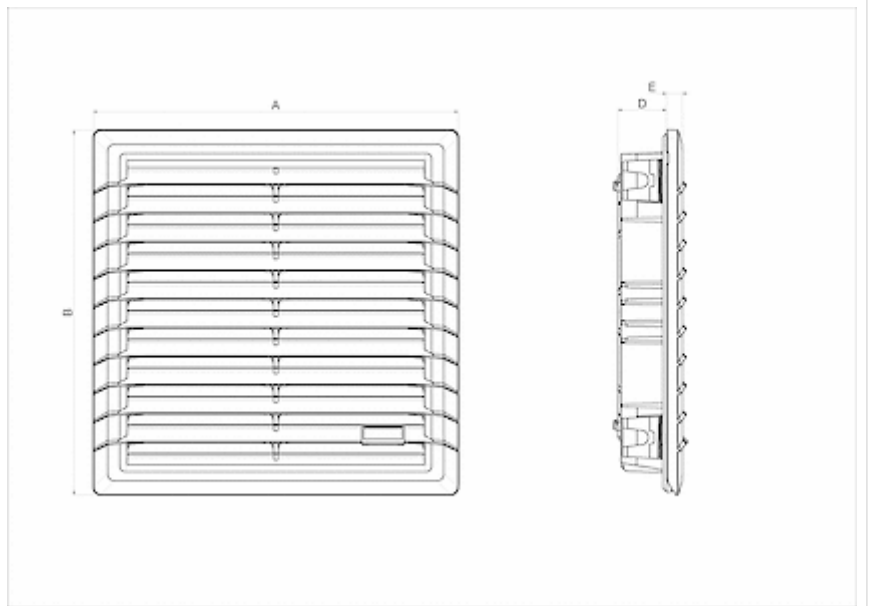

Cut out Dimensions:

[click image to enlarge](#)

Order Information

Order number	IP rating	UL Type	RAL colour	Flow type¹⁾	Air flow (m³/h)²⁾	Air flow with exhaust filter (m³/h)
4725902001	54	12 / 3R	RAL 7035	N/A	N/A	N/A
4725902003	54	12 / 3R	RAL 9005	N/A	N/A	N/A
4725903001	55	12 / 3R	RAL 7035	N/A	N/A	N/A
4725903003	55	12 / 3R	RAL 9005	N/A	N/A	N/A

¹⁾ B = Blowing - from ambient into the enclosure (standard version)
S = Suction - from enclosure to ambient (on request)

²⁾ unimpeded 50/60 Hz

Taric ode 84145915