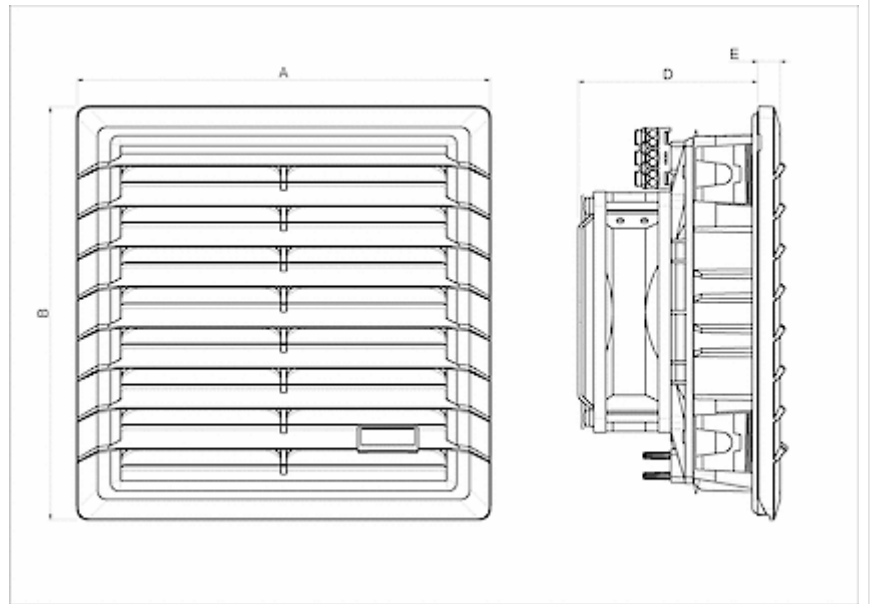

Cut out Dimensions:

[click image to enlarge](#)

Order Information

Order number	IP rating	UL Type	RAL colour	Flow type¹⁾	Air flow (m³/h)²⁾	Air flow with exhaust filter (m³/h)
4720352201	54	12 / 3R	RAL 7035	B	130 m³/hr	85 m³/hr
4720352203	54	12 / 3R	RAL 9005	B	130 m³/hr	85 m³/hr
4720353201	55	12 / 3R	RAL 7035	B	113 m³/hr	76 m³/hr
4720353203	55	12 / 3R	RAL 9005	B	113 m³/hr	76 m³/hr
472035R2201	54	12 / 3R	RAL 7035	S	N/A	N/A
472035R2203	54	12 / 3R	RAL 9005	S	N/A	N/A
472035R3201	55	12 / 3R	RAL 7035	S	N/A	N/A
472035R3203	55	12 / 3R	RAL 9005	S	N/A	N/A

¹⁾ B = Blowing - from ambient into the enclosure (standard version)
S = Suction - from enclosure to ambient (on request)

²⁾ unimpeded 50/60 Hz