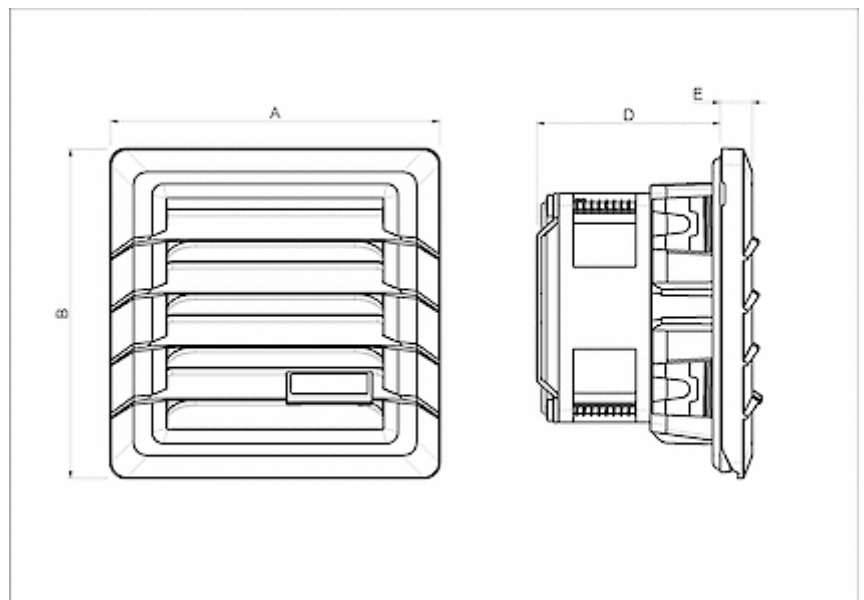

Accessories:

[Hose-proof protection hood FC 4000 000](#)

[Hose-proof protection hood FC 4000 000 FDA](#)

Technical Data

| | |
|---|-----------------------------------|
| Air flow unimpeded IP 54: | 21 m ³ /hr |
| Air flow with exhaust filter IP 54: | 15 m ³ /hr |
| Air flow with 2 exhaust filters IP 54: | 16 m ³ /hr |
| Operating Temperature Range: | -40°C - 70°C |
| Storage temperature range: | -40°C - 70°C |
| Mounting: | Wall mounted |
| Dimensions A x B x C (D+E): | 115.5 x 115.5 x 80.6 (11.6+69) mm |
| Cut out dimensions: | 92 x 92 mm |
| Voltage / Frequency: | 24 V DC |
| Rated current: | 0.6 A |
| Power consumption: | 14.4 W |
| Noise level: | 56 dB(A) |
| Fuse: | 1 A (T) |
| Connection: | Spring clamp |

Please click on the graphics to download.

More CAD drawings can be found under [Product Download](#).

> [Overview Product Group SOLIVENT PRO - Filter fans & exhaust filters](#)

Air flow:

click image to enlarge

Cooling capacity:

click image to enlarge

Cut out Dimensions:

click image to enlarge

Order Information

| Order number | IP rating | UL Type | RAL colour | Flow type ¹⁾ | Air flow (m ³ /h) ²⁾ | Air flow with exhaust filter (m ³ /h) |
|--------------|-----------|---------|------------|-------------------------|--|--|
| 4711322001 | 54 | 12 / 3R | RAL 7035 | B | 21 m ³ /hr | 15 m ³ /hr |
| 4711322003 | 54 | 12 / 3R | RAL 9005 | B | 21 m ³ /hr | 15 m ³ /hr |
| 471132R2001 | 54 | 12 / 3R | RAL 7035 | S | 19 m ³ /hr | N/A |
| 471132R2003 | 54 | 12 / 3R | RAL 9005 | S | 19 m ³ /hr | N/A |