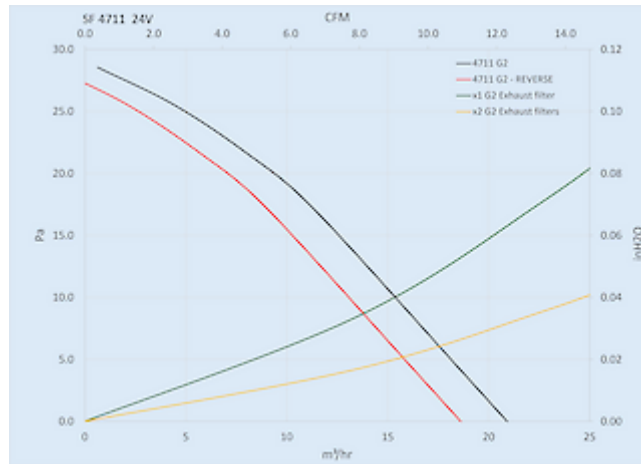

Air flow:

click image to enlarge

Cooling capacity:

click image to enlarge

Cut out Dimensions:

click image to enlarge