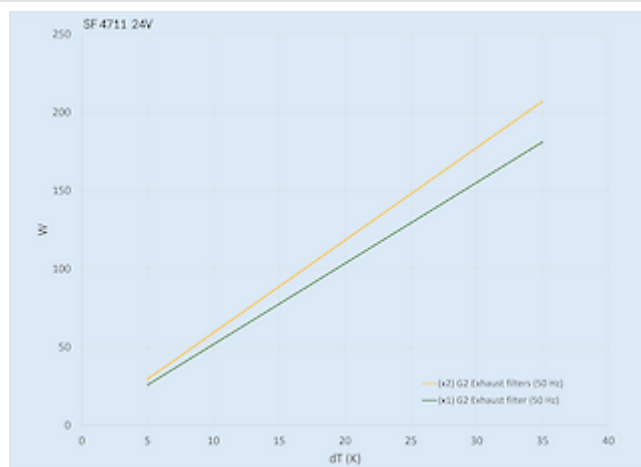

Please click on the graphics to download.

More CAD drawings can be found under [Product Download](#).

> [Overview Product Group SOLIVENT PRO - Filter fans & exhaust filters](#)

Air flow:

click image to enlarge

Cooling capacity:

click image to enlarge

Cut out Dimensions:

click image to enlarge

Order Information

| Order number | IP rating | UL Type | RAL colour | Flow type ¹⁾ | Air flow (m ³ /h) ²⁾ | Air flow with exhaust filter (m ³ /h) |
|--------------|-----------|---------|------------|-------------------------|--|--|
| 4711322001 | 54 | 12 / 3R | RAL 7035 | B | 21 m ³ /hr | 15 m ³ /hr |
| 4711322003 | 54 | 12 / 3R | RAL 9005 | B | 21 m ³ /hr | 15 m ³ /hr |
| 471132R2001 | 54 | 12 / 3R | RAL 7035 | S | 19 m ³ /hr | N/A |
| 471132R2003 | 54 | 12 / 3R | RAL 9005 | S | 19 m ³ /hr | N/A |