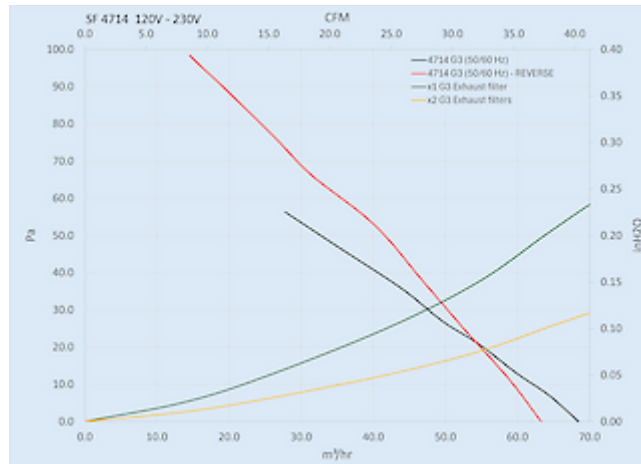

Air flow:

click image to enlarge

Cooling capacity:

click image to enlarge

Cut out Dimensions:

click image to enlarge