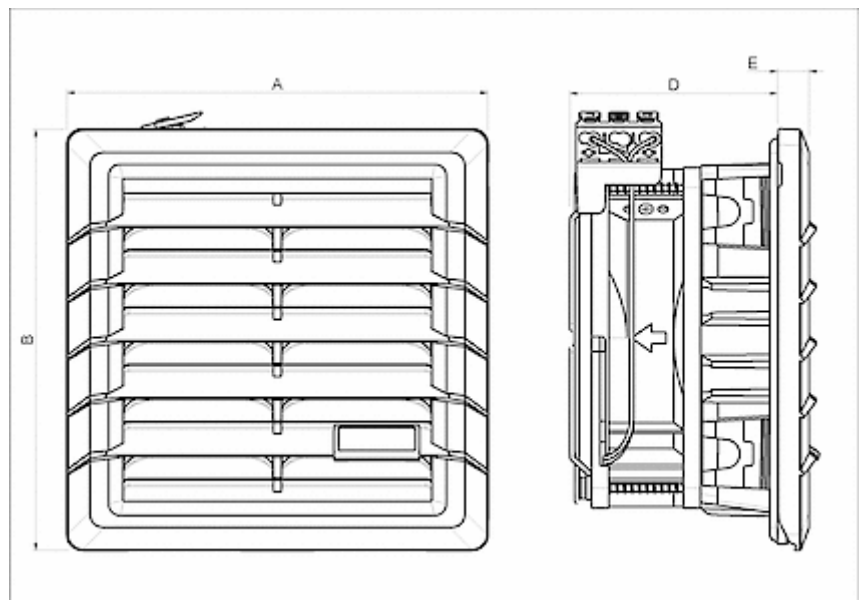

## Technical Data

<b>Air flow unimpeded IP 54:</b>	68 m <sup>3</sup> /hr
<b>Air flow with exhaust filter IP 54:</b>	48 m <sup>3</sup> /hr
<b>Air flow with 2 exhaust filters IP 54:</b>	56 m <sup>3</sup> /hr
<b>Operating Temperature Range:</b>	-40°C - 70°C
<b>Storage temperature range:</b>	-40°C - 70°C
<b>Mounting:</b>	Wall mounted
<b>Dimensions A x B x C (D+E):</b>	147.5 x 147.5 x 82.6 (11.6+71) mm
<b>Weight:</b>	0.6 kg
<b>Cut out dimensions:</b>	124 x 124 mm
<b>Voltage / Frequency:</b>	100-240 VAC ~ 50/ 60 Hz
<b>Rated current:</b>	0.18 / 0.18 A
<b>Power consumption:</b>	15 / 15 W
<b>Noise level:</b>	51.5 dB(A)
<b>Fuse:</b>	1 A (T)
<b>Connection:</b>	Spring clamp

Please click on the graphics to download.

More CAD drawings can be found under [Product Download](#).

> [Overview Product Group SOLIVENT PRO - Filter fans & exhaust filters](#)

**Air flow:**

click image to enlarge

**Cooling capacity:**

click image to enlarge

**Cut out Dimensions:**

click image to enlarge