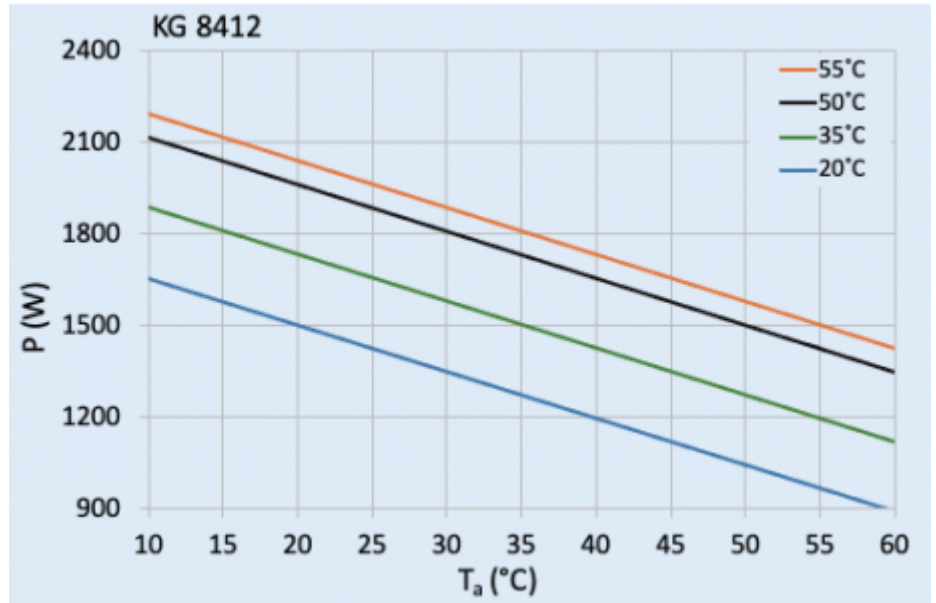

Full load current fans:

1.3 A

Connection:

4 pole terminal block for power
5 pole terminal block for signals
3 pole terminal block for RS 485

Please click on the graphics to download.

More CAD drawings can be found under [Product Download](#).

> [Overview Product Group SLIMLINE PRO - cooling units in a new design](#)

Performance graph:

[click image to enlarge](#)

Cut out Dimensions:

[click image to enlarge](#)

Order Information

Box dimensions 1042 x 495 x 283 mm