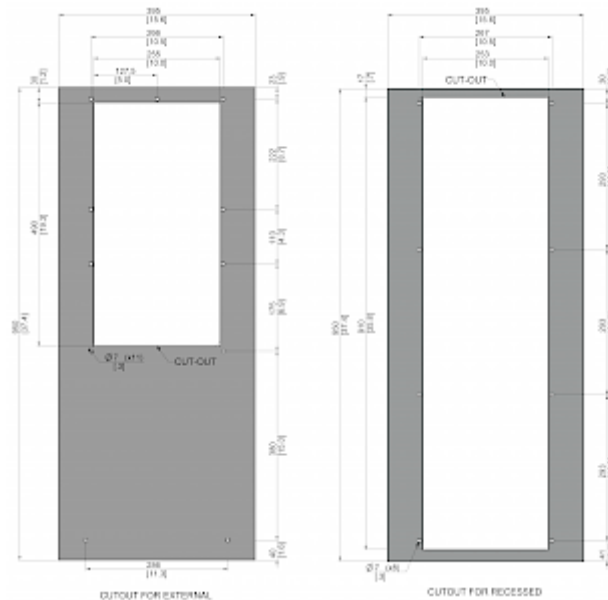

Technical Data

Cooling capacity L35L35 (EN14511-3):	1500 W @ 50 Hz 1650 W @ 60 Hz
Cooling capacity L35L50 (EN14511-3):	1300 W @ 50 Hz 1450 W @ 60 Hz
EER L35L35:	2.1 / 1.8
Compressor type:	Rotary piston
Refrigerant / GWP:	R 513A / 630
Refrigerant charge:	247 g / 8.7 oz.
High / low Pressure:	30 / 6 bar 435 / 88 psi
Air flow volume (system / unimpeded):	Ambient air circuit: 550 / 850 m ³ /h Enclosure air circuit: 350 / 850 m ³ /h
Operating Temperature Range:	10°C - 60°C
UL temperature range:	10°C - 60°C
Mounting:	Wall mounted / recessed
Dimensions A x B x C (D+E):	950 x 395 x 250 (55+195) mm
Weight:	40 kg
Voltage / Frequency:	380-415 V 50 Hz 3~ 400-460 V 60 Hz 3~
UL Voltage / Frequency:	460 V / 60Hz 3~
Current L35L35:	1.6 A @ 50 Hz 1.6 A @ 60 Hz
Starting current:	8.2 A
Max. current:	1.9 A
Nominal power L35L35:	710 W @ 50 Hz 910 W @ 60 Hz
Max. power:	940 W @ 50 Hz 1150 W @ 60 Hz
Fuse:	15 A (T)
Max circuit ampacity:	15 A
Short-circuit current rating:	5 kA
Rated current compressor:	1.3 A

Full load current fans:

1.3 A

Connection:

4 pole terminal block for power
5 pole terminal block for signals
3 pole terminal block for RS 485

Please click on the graphics to download.

More CAD drawings can be found under [Product Download](#).

> [Overview Product Group SLIMLINE PRO - cooling units in a new design](#)

Performance graph:

[click image to enlarge](#)

Cut out Dimensions:

[click image to enlarge](#)

Order Information

Box dimensions 1042 x 495 x 283 mm