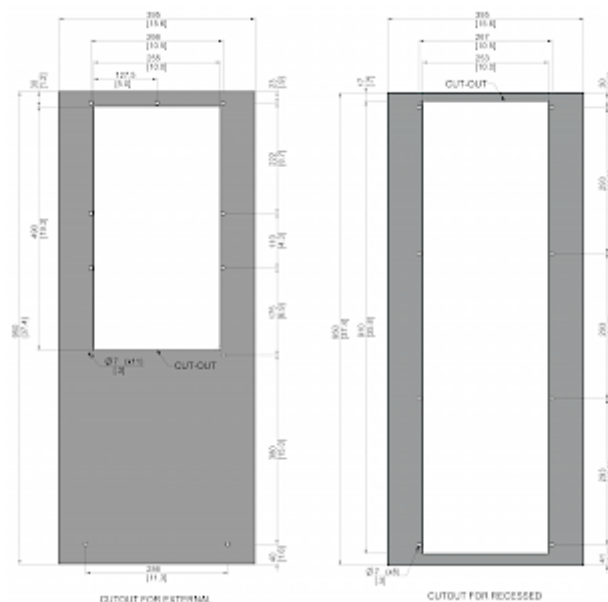

Cabinet cooling unit

Description

Order Number:	841210S62
Brand Name:	SLIMLINE PRO
Housing Material:	Stainless steel AISI 304 (V2A)
IP protection class to EN 60 529:	IP 56 / Type 12, 3, 3R, 4, 4X
Note:	Has the same cutout like KG 8508 and KG 8512
Approvals:	CE, cURus, cULus
Accessories:	<div data-bbox="790 1272 912 1384"></div> Cold Air Outlet Duct 8508/12/8412 <div data-bbox="790 1417 912 1496"></div> Washable Aluminium Filter 8508/12/8412 <div data-bbox="790 1529 912 1641"></div> Vibration Protection Kit 1

Technical Data

Cooling capacity L35L35 (EN14511-3):	1500 W @ 50 Hz 1550 W @ 60 Hz
Cooling capacity L35L50 (EN14511-3):	1270 W @ 50 Hz 1330 W @ 60 Hz
EER L35L35:	2.1 / 1.8
Compressor type:	Rotary piston
Refrigerant / GWP:	R 513A / 630
Refrigerant charge:	267 g / 9.4 oz.
High / low Pressure:	30 / 6 bar 435 / 88 psi
Air flow volume (system / unimpeded):	Ambient air circuit: 550 / 850 m ³ /h Enclosure air circuit: 350 / 850 m ³ /h
Operating Temperature Range:	10°C - 60°C
UL temperature range:	10°C - 60°C
Mounting:	Wall mounted / recessed
Dimensions A x B x C (D+E):	950 x 395 x 250 (55+195) mm
Weight:	45 kg
Voltage / Frequency:	120 V ~ 50/60 Hz
UL Voltage / Frequency:	120 V ~ 60 Hz
Current L35L35:	6.6 A @ 50 Hz 7.8 A @ 60 Hz
Starting current:	32 A
Max. current:	10.4 A
Nominal power L35L35:	700 W @ 50 Hz 860 W @ 60 Hz
Max. power:	960 W @ 50 Hz 1140 W @ 60 Hz
Fuse:	15 A (T)
Max circuit ampacity:	15 A
Short-circuit current rating:	5 kA
Rated current compressor:	5 A

Full load current fans:

1.5 A

Connection:

4 pole terminal block for power

5 pole terminal block for signals

3 pole terminal block for RS 485

Please click on the graphics to download.

More CAD drawings can be found under [Product Download](#).

> [Overview Product Group SLIMLINE PRO - cooling units in a new design](#)

Performance graph:

click image to enlarge

Cut out Dimensions:

click image to enlarge

Order Information

Box dimensions 1042 x 495 x 283 mm