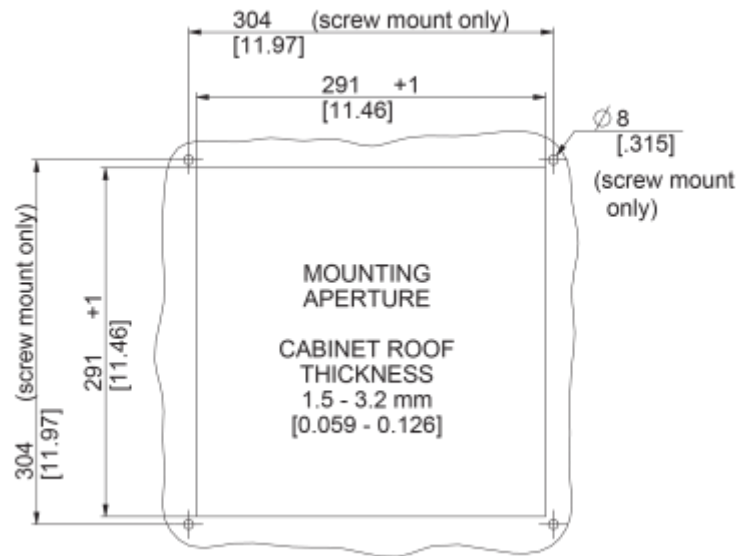

## Technical data

<b>Air flow unimpeded IP 54:</b>	370 cfm
<b>Operating temperature range:</b>	14°F - +131°F
<b>Static pressure:</b>	470 Pa
<b>Mounting:</b>	top mounted
<b>Dimension H x W x D:</b>	5.8 x 18 x 18 inch
<b>Weight:</b>	6.4 kg
<b>Cut out dimensions:</b>	11.46 x 11.46 inch
<b>Voltage / Frequency:</b>	115 V ~ 60 Hz
<b>Rated current:</b>	0.9 A
<b>Power consumption:</b>	108 W
<b>Degree of separation IP 54:</b>	85% - DIN 24185
<b>Filter class (ISO 16890):</b>	G3 (Aluminium optional)
<b>Noise level:</b>	70 dB(A)
<b>Connection:</b>	4 - poliger Push-fit Stecker

**Cut out Dimensions:**