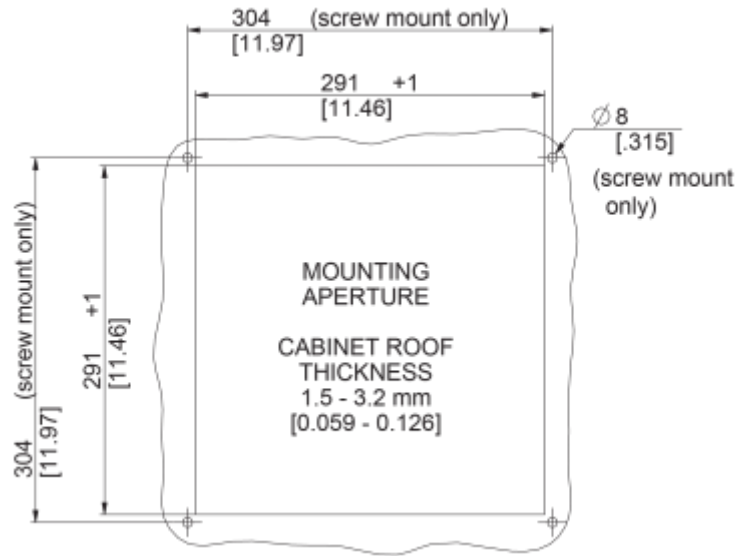

Technical data

Air flow unimpeded IP 54:	370 cfm
Operating temperature range:	14°F - +131°F
Static pressure:	470 Pa
Mounting:	top mounted
Dimension H x W x D:	5.8 x 18 x 18 inch
Weight:	6.4 kg
Cut out dimensions:	11.46 x 11.46 inch
Voltage / Frequency:	115 V ~ 60 Hz
Rated current:	0.9 A
Power consumption:	108 W
Degree of separation IP 54:	85% - DIN 24185
Filter class:	G3 (Aluminium optional)
Noise level:	70 dB(A)
Connection:	4 - poliger Push-fit Stecker

Cut out dimensions:

Order Information

Taric code

84145915
