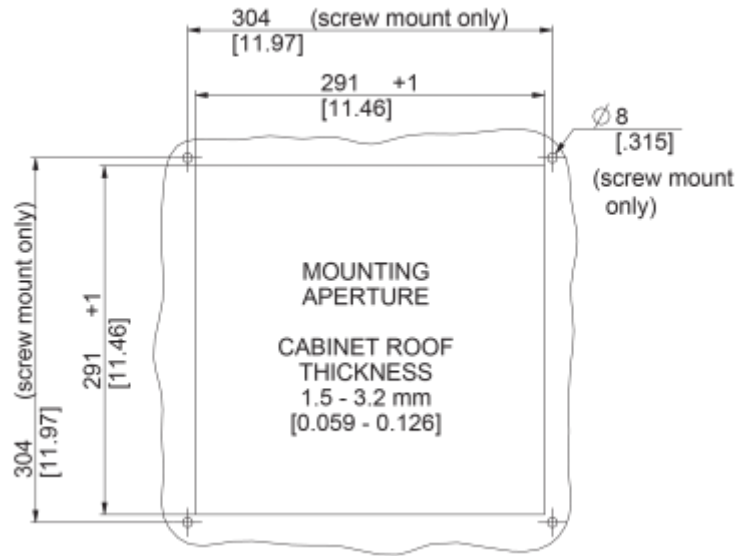

## Technical data

|                                     |                              |
|-------------------------------------|------------------------------|
| <b>Operating temperature range:</b> | 14°F - +131°F                |
| <b>Air volume flow unimpeded:</b>   | 290 cfm                      |
| <b>Static pressure:</b>             | 350 Pa                       |
| <b>Mounting:</b>                    | top mounted                  |
| <b>Dimension H x W x D:</b>         | 5.8 x 18 x 18 inch           |
| <b>Weight:</b>                      | 6.4 kg                       |
| <b>Cut out dimensions:</b>          | 11.46 x 11.46 inch           |
| <b>Voltage / Frequency:</b>         | 400/460 V - 50/60 Hz 3~      |
| <b>Rated current:</b>               | Max 0.12 A                   |
| <b>Power consumption:</b>           | Max 80 W                     |
| <b>Degree of separation:</b>        | 85% - DIN 24185              |
| <b>Filter class:</b>                | G3 (Aluminium optional)      |
| <b>Noise level:</b>                 | 70 dB(A)                     |
| <b>Connection:</b>                  | 4 - poliger Push-fit Stecker |

**Cut out dimensions:**