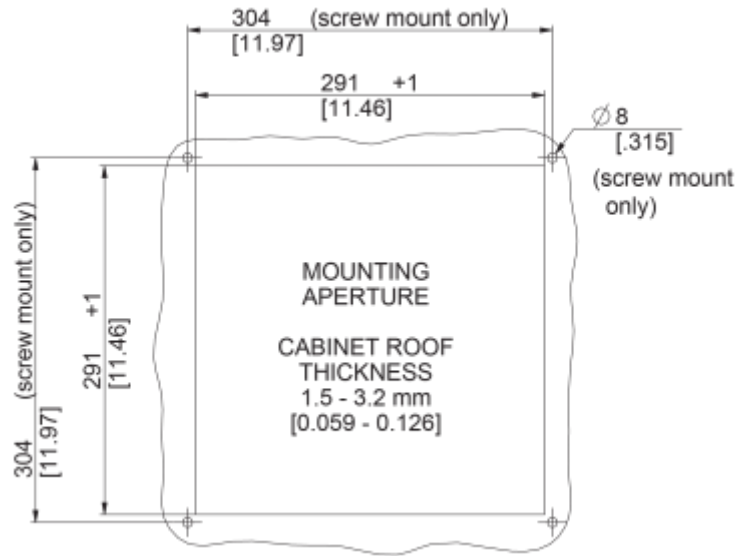

Roof Filter Fan

Description

Order Number:	6065A9000
Brand Name:	SOLIFLEX
Color:	RAL 7035
Housing Material:	Mild steel, powder coated
Ingress protection:	IP 54, Type 1, 12
Approvals:	CE, cURus

Technical data

Operating temperature range:	14°F - +131°F
Air volume flow unimpeded:	290 cfm
Static pressure:	350 Pa
Mounting:	top mounted
Dimension H x W x D:	5.8 x 18 x 18 inch
Weight:	6.4 kg
Cut out dimensions:	11.46 x 11.46 inch
Voltage / Frequency:	400/460 V - 50/60 Hz 3~
Rated current:	Max 0.12 A
Power consumption:	Max 80 W
Degree of separation:	85% - DIN 24185
Filter class:	G3 (Aluminium optional)
Noise level:	70 dB(A)
Connection:	4 - poliger Push-fit Stecker

Cut out dimensions:

Order Information

Taric code

84145915
