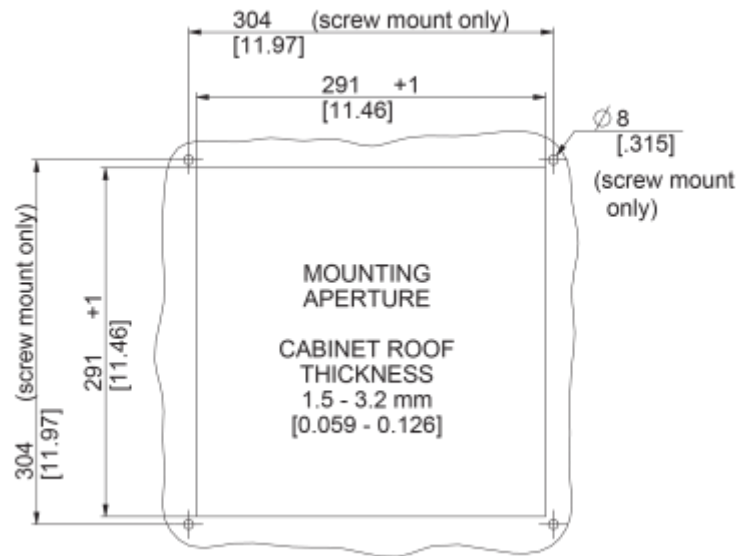

Roof Filter Fan

Description

Order Number:	6065A9000
Brand Name:	SOLIFLEX
Color:	RAL 7035
Housing Material:	Mild steel, powder coated
Ingress protection to EN 60 529:	IP 54, Type 1, 12
Approvals:	CE, cURus

Technical data

Air flow unimpeded IP 54:	290 cfm
Operating temperature range:	14°F - +131°F
Static pressure:	350 Pa
Mounting:	top mounted
Dimension H x W x D:	5.8 x 18 x 18 inch
Weight:	6.4 kg
Cut out dimensions:	11.46 x 11.46 inch
Voltage / Frequency:	400/460 V - 50/60 Hz 3~
Rated current:	Max 0.12 A
Power consumption:	Max 80 W
Degree of separation IP 54:	85% - DIN 24185
Filter class (ISO 16890):	G3 (Aluminium optional)
Noise level:	70 dB(A)
Connection:	4 - poliger Push-fit Stecker

Cut out Dimensions:

Order Information

Taric code

84145915
