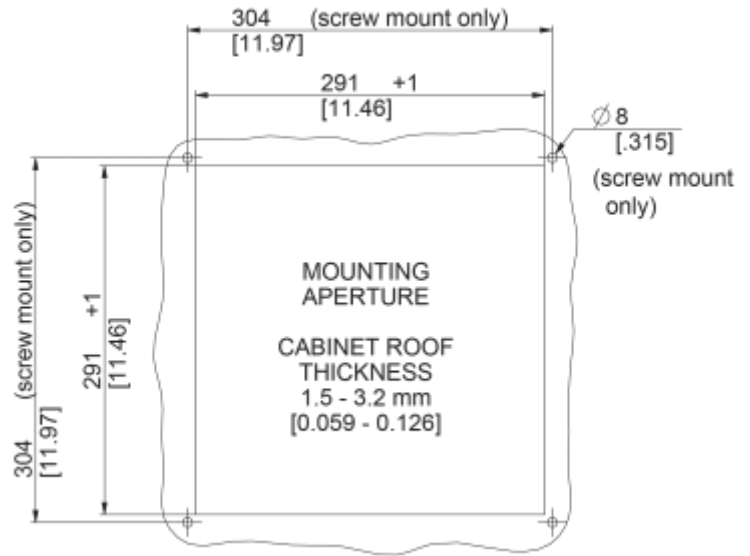

Roof Filter Fan

Description

Order Number:	6095A4000
Brand Name:	SOLIFLEX
Color:	RAL 7035
Housing Material:	Mild steel, powder coated
Ingress protection:	IP 54, Type 1, 12
Approvals:	CE, cURus

Technical data

Operating temperature range:	14°F - +131°F
Air volume flow unimpeded:	570 cfm
Static pressure:	750 Pa
Mounting:	top mounted
Dimension H x W x D:	5.8 x 18 x 18 inch
Weight:	7 kg
Cut out dimensions:	11.46 x 11.46 inch
Voltage / Frequency:	230 V ~ 50/60 Hz
Rated current:	0.7 / 1.1 A
Power consumption:	160 / 234 W
Degree of separation:	85% - DIN 24185
Filter class:	G3 (Aluminium optional)
Noise level:	76 dB(A)
Connection:	4 - poliger Push-fit Stecker

Cut out dimensions:

Order Information

Taric code

84145915
