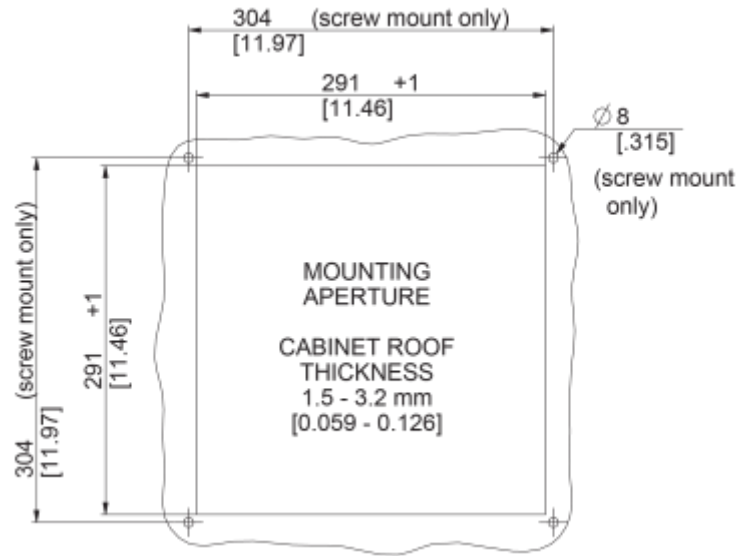

Roof Filter Fan

Description

Order Number:	6095A4000
Brand Name:	SOLIFLEX
Color:	RAL 7035
Housing Material:	Mild steel, powder coated
Ingress protection:	IP 54, Type 1, 12
Approvals:	CE, cURus

Technical data

Operating temperature range:	14°F - +131°F
Air volume flow unimpeded:	570 cfm
Static pressure:	750 Pa
Mounting:	top mounted
Dimension H x W x D:	5.8 x 18 x 18 inch
Weight:	7 kg
Cut out dimensions:	11.46 x 11.46 inch
Voltage / Frequency:	230 V ~ 50/60 Hz
Rated current:	0.7 / 1.1 A
Power consumption:	160 / 234 W
Degree of separation:	85% - DIN 24185
Filter class:	G3 (Aluminium optional)
Noise level:	76 dB(A)
Connection:	4 - poliger Push-fit Stecker

Cut out dimensions:

Order Information

Taric code

84145915
