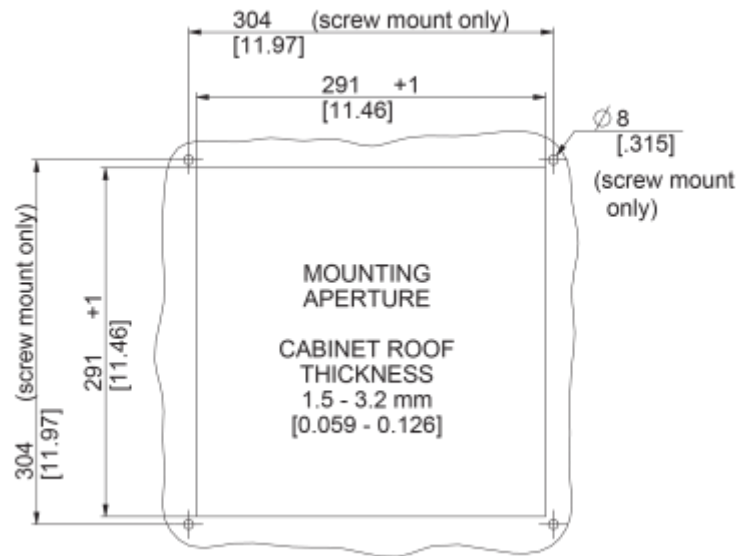

Roof Filter Fan

Description

Order Number:	6095A4000
Brand Name:	SOLIFLEX
Color:	RAL 7035
Housing Material:	Mild steel, powder coated
Ingress protection to EN 60 529:	IP 54, Type 1, 12
Approvals:	CE, cURus

Technical data

Air flow unimpeded IP 54:	570 cfm
Operating temperature range:	14°F - +131°F
Static pressure:	750 Pa
Mounting:	top mounted
Dimension H x W x D:	5.8 x 18 x 18 inch
Weight:	7 kg
Cut out dimensions:	11.46 x 11.46 inch
Voltage / Frequency:	230 V ~ 50/60 Hz
Rated current:	0.7 / 1.1 A
Power consumption:	160 / 234 W
Degree of separation IP 54:	85% - DIN 24185
Filter class (ISO 16890):	G3 (Aluminium optional)
Noise level:	76 dB(A)
Connection:	4 - poliger Push-fit Stecker

Cut out Dimensions:

Order Information

Taric code

84145915
