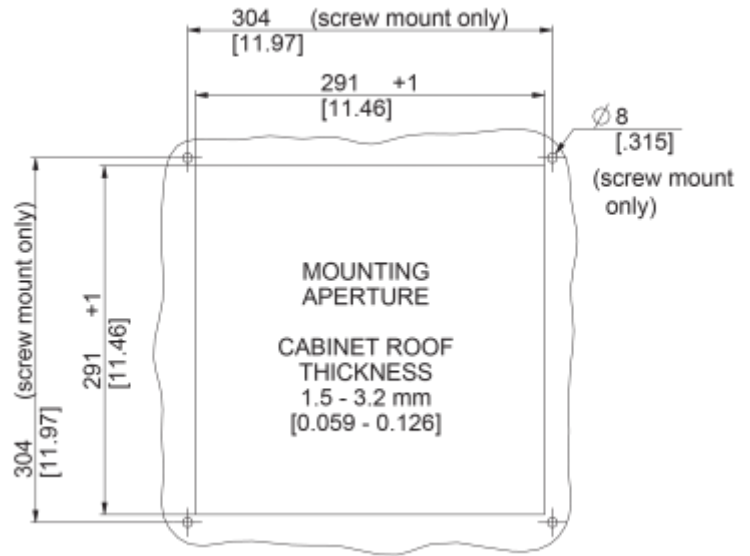

Roof Filter Fan

Description

Order Number:	6995A4000
Brand Name:	SOLIFLEX
Color:	RAL 7035
Housing Material:	Mild steel, powder coated
Ingress protection:	IP 54, Type 1, 12
Approvals:	CE

Technical data

Operating temperature range:	14°F - +122°F
Air volume flow unimpeded:	883 cfm
Static pressure:	680 Pa
Mounting:	top mounted
Dimension H x W x D:	5.8 x 18 x 18 inch
Weight:	7.8 kg
Cut out dimensions:	11.46 x 11.46 inch
Voltage / Frequency:	230 V ~ 50/60 Hz
Rated current:	0.96 / 1.51 A
Power consumption:	220 / 348 W
Degree of separation:	85% - DIN 24185
Filter class:	Aluminium filter
Noise level:	82 dB(A)
Connection:	4 - poliger Push-fit Stecker

Cut out dimensions:

Order Information

Taric code

84145915
