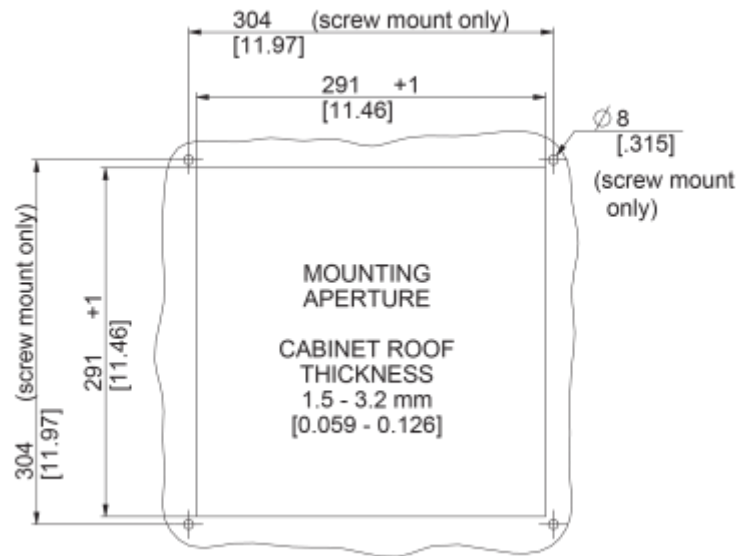

Roof Filter Fan

Description

Order Number:	6995A4000
Brand Name:	SOLIFLEX
Color:	RAL 7035
Housing Material:	Mild steel, powder coated
Ingress protection to EN 60 529:	IP 54, Type 1, 12
Approvals:	CE

Technical data

Air flow unimpeded IP 54:	883 cfm
Operating temperature range:	14°F - +122°F
Static pressure:	680 Pa
Mounting:	top mounted
Dimension H x W x D:	5.8 x 18 x 18 inch
Weight:	7.8 kg
Cut out dimensions:	11.46 x 11.46 inch
Voltage / Frequency:	230 V ~ 50/60 Hz
Rated current:	0.96 / 1.51 A
Power consumption:	220 / 348 W
Degree of separation IP 54:	85% - DIN 24185
Filter class (ISO 16890):	Aluminium filter
Noise level:	82 dB(A)
Connection:	4 - poliger Push-fit Stecker

Cut out Dimensions:

Order Information

Taric code

84145915
