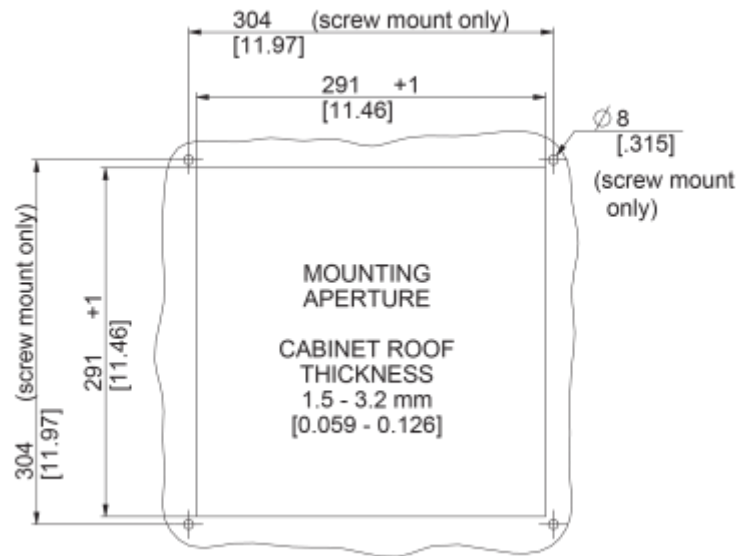

Technical data

Air flow unimpeded IP 54:	290 cfm
Operating temperature range:	14°F - +131°F
Static pressure:	315 Pa
Mounting:	top mounted
Dimension H x W x D:	5.8 x 18 x 18 inch
Weight:	6.1 kg
Cut out dimensions:	11.46 x 11.46 inch
Voltage / Frequency:	230 V ~ 50/60 Hz
Rated current:	0.26 A / 0.35 A
Power consumption:	58 W / 80 W
Degree of separation IP 54:	85% - DIN 24185
Filter class (ISO 16890):	G3 (Aluminium optional)
Noise level:	70 dB(A)
Connection:	4 - poliger Push-fit Stecker

Cut out Dimensions:

Order Information

Taric code	84145915
GTIN (EAN)	5350604100893