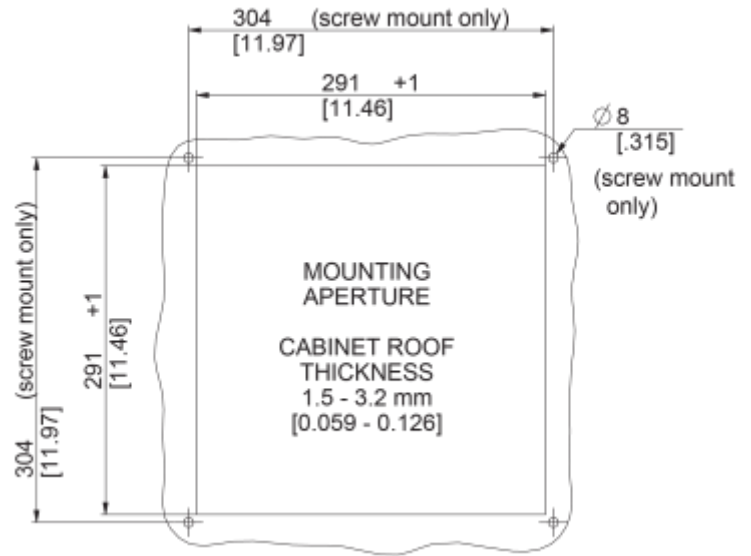

Roof Filter Fan

Description

Order Number:	6065A4000
Brand Name:	SOLIFLEX
Color:	RAL 7035
Housing Material:	Mild steel, powder coated
Ingress protection:	IP 54, Type 1, 12
Approvals:	CE, cURus

Technical data

Operating temperature range:	14°F - +131°F
Air volume flow unimpeded:	290 cfm
Static pressure:	315 Pa
Mounting:	top mounted
Dimension H x W x D:	5.8 x 18 x 18 inch
Weight:	6.1 kg
Cut out dimensions:	11.46 x 11.46 inch
Voltage / Frequency:	230 V ~ 50/60 Hz
Rated current:	0.26 A / 0.35 A
Power consumption:	58 W / 80 W
Degree of separation:	85% - DIN 24185
Filter class:	G3 (Aluminium optional)
Noise level:	70 dB(A)
Connection:	4 - poliger Push-fit Stecker

Cut out dimensions:

Order Information

Taric code	84145915
GTIN (EAN)	5350604100893