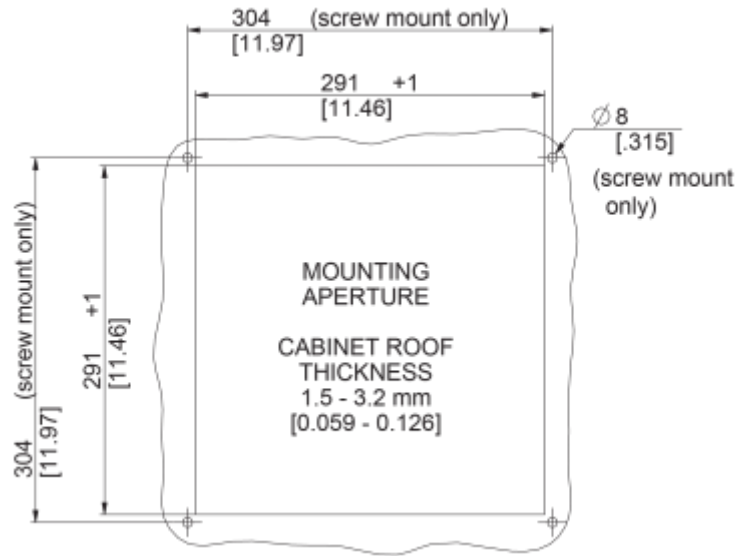

Roof Filter Fan

Description

Order Number:	6065A4000
Brand Name:	SOLIFLEX
Color:	RAL 7035
Housing Material:	Mild steel, powder coated
Ingress protection:	IP 54, Type 1, 12
Approvals:	CE, cURus

Technical data

Operating temperature range:	14°F - +131°F
Air volume flow unimpeded:	290 cfm
Static pressure:	315 Pa
Mounting:	top mounted
Dimension H x W x D:	5.8 x 18 x 18 inch
Weight:	6.1 kg
Cut out dimensions:	11.46 x 11.46 inch
Voltage / Frequency:	230 V ~ 50/60 Hz
Rated current:	0.26 A / 0.35 A
Power consumption:	58 W / 80 W
Degree of separation:	85% - DIN 24185
Filter class:	G3 (Aluminium optional)
Noise level:	70 dB(A)
Connection:	4 - poliger Push-fit Stecker

Cut out dimensions:

Order Information

Taric code	84145915
GTIN (EAN)	5350604100893