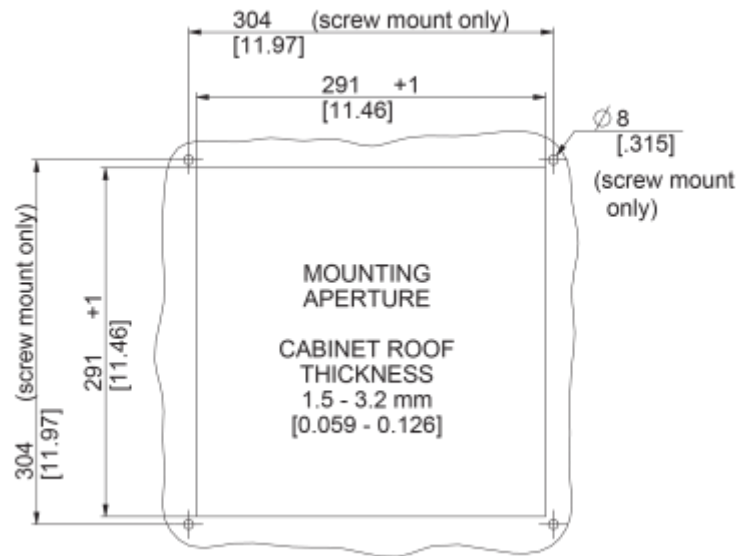

## Technical data

<b>Air flow unimpeded IP 54:</b>	290 cfm
<b>Operating temperature range:</b>	14°F - +131°F
<b>Static pressure:</b>	450 Pa
<b>Mounting:</b>	top mounted
<b>Dimension H x W x D:</b>	5.8 x 18 x 18 inch
<b>Weight:</b>	6.1 kg
<b>Cut out dimensions:</b>	11.46 x 11.46 inch
<b>Voltage / Frequency:</b>	120 V ~ 60 Hz
<b>Rated current:</b>	0.61 A
<b>Power consumption:</b>	70 W
<b>Degree of separation IP 54:</b>	85% - DIN 24185
<b>Filter class (ISO 16890):</b>	G3 (Aluminium optional)
<b>Noise level:</b>	70 dB(A)
<b>Connection:</b>	4 - poliger Push-fit Stecker

**Cut out Dimensions:**