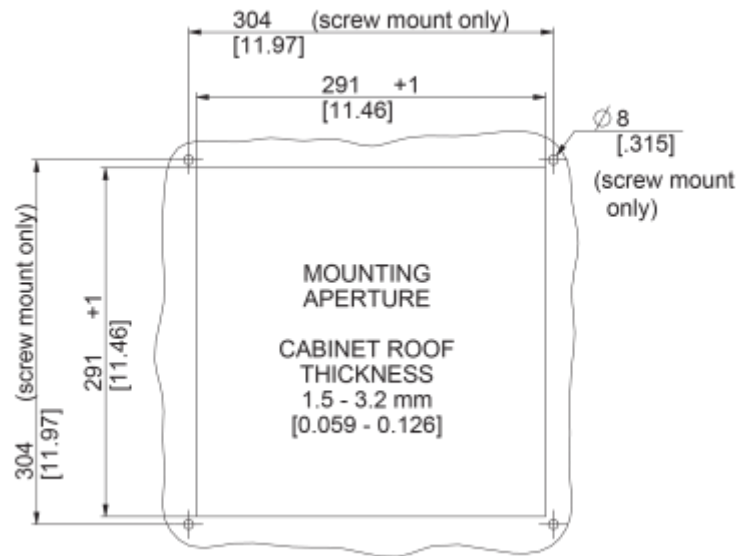

Technical data

Air flow unimpeded IP 54:	290 cfm
Operating temperature range:	14°F - +131°F
Static pressure:	450 Pa
Mounting:	top mounted
Dimension H x W x D:	5.8 x 18 x 18 inch
Weight:	6.1 kg
Cut out dimensions:	11.46 x 11.46 inch
Voltage / Frequency:	120 V ~ 60 Hz
Rated current:	0.61 A
Power consumption:	70 W
Degree of separation IP 54:	85% - DIN 24185
Filter class (ISO 16890):	G3 (Aluminium optional)
Noise level:	70 dB(A)
Connection:	4 - poliger Push-fit Stecker

Cut out Dimensions:

Order Information

Taric code	84145915
GTIN (EAN)	5350604100893