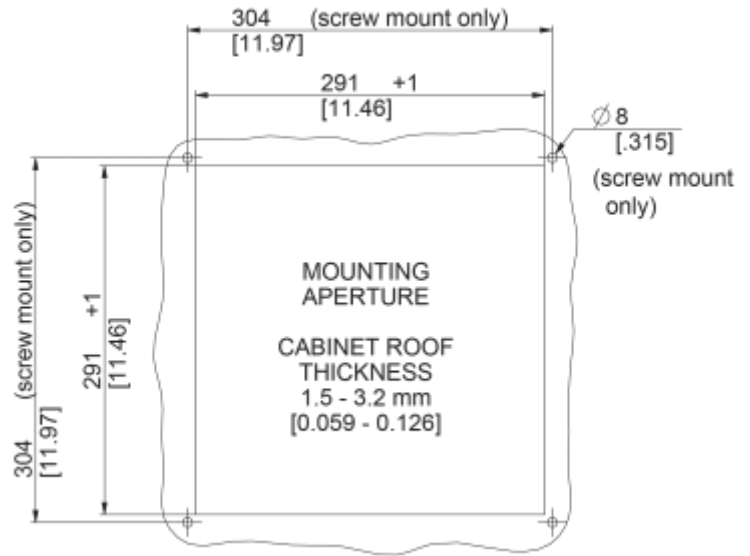

## Technical data

<b>Operating temperature range:</b>	14°F - +131°F
<b>Air volume flow unimpeded:</b>	290 cfm
<b>Static pressure:</b>	450 Pa
<b>Mounting:</b>	top mounted
<b>Dimension H x W x D:</b>	5.8 x 18 x 18 inch
<b>Weight:</b>	6.1 kg
<b>Cut out dimensions:</b>	11.46 x 11.46 inch
<b>Voltage / Frequency:</b>	120 V ~ 60 Hz
<b>Rated current:</b>	0.61 A
<b>Power consumption:</b>	70 W
<b>Degree of separation:</b>	85% - DIN 24185
<b>Filter class:</b>	G3 (Aluminium optional)
<b>Noise level:</b>	70 dB(A)
<b>Connection:</b>	4 - poliger Push-fit Stecker

**Cut out dimensions:**