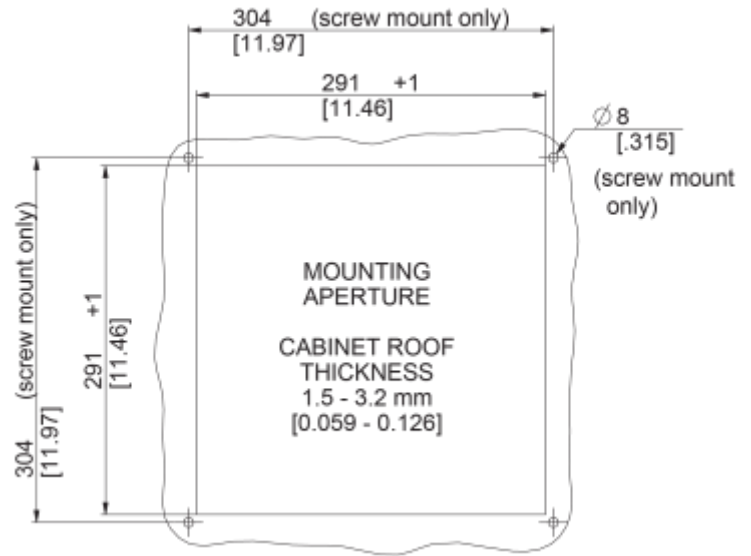

Roof Filter Fan

Description

| | |
|----------------------------|---------------------------|
| Order Number: | 6065A3000 |
| Brand Name: | SOLIFLEX |
| Color: | RAL 7035 |
| Housing Material: | Mild steel, powder coated |
| Ingress protection: | IP 54, Type 1, 12 |
| Approvals: | CE, cURus |

Technical data

| | |
|-------------------------------------|------------------------------|
| Operating temperature range: | 14°F - +131°F |
| Air volume flow unimpeded: | 290 cfm |
| Static pressure: | 450 Pa |
| Mounting: | top mounted |
| Dimension H x W x D: | 5.8 x 18 x 18 inch |
| Weight: | 6.1 kg |
| Cut out dimensions: | 11.46 x 11.46 inch |
| Voltage / Frequency: | 120 V ~ 60 Hz |
| Rated current: | 0.61 A |
| Power consumption: | 70 W |
| Degree of separation: | 85% - DIN 24185 |
| Filter class: | G3 (Aluminium optional) |
| Noise level: | 70 dB(A) |
| Connection: | 4 - poliger Push-fit Stecker |

Cut out dimensions:

Order Information

| | |
|-------------------|---------------|
| Taric code | 84145915 |
| GTIN (EAN) | 5350604100893 |