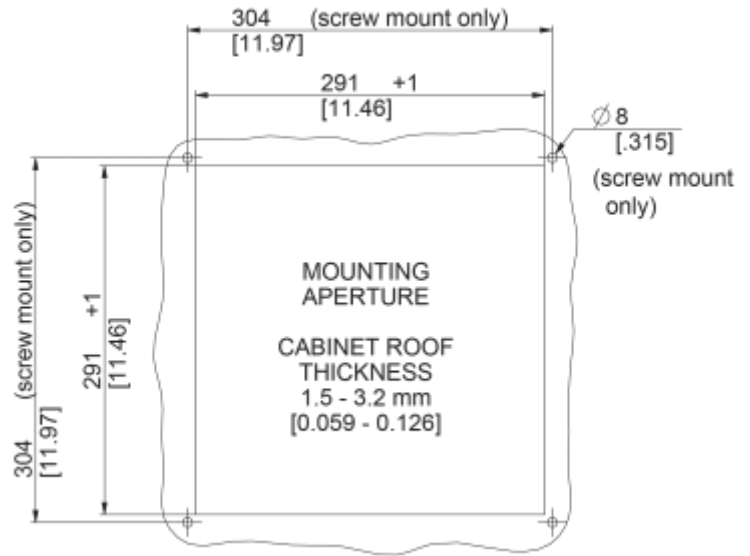

Technical data

Operating temperature range:	-10°C - 55°C
Air volume flow (system / unimpeded):	320 m³/h
Air volume flow unimpeded:	290 cfm
Static pressure:	79 Pa
Mounting:	top mounted
Dimension H x W x D:	5.8 x 18 x 18 inch
Weight:	5.8 kg
Cut out dimensions:	11.46 x 11.46 inch
Voltage / Frequency:	24 V DC
Rated current:	0.84 A
Power consumption:	20 W
Degree of separation:	85% - DIN 24185
Filter class:	G3 (Aluminium optional)
Noise level:	51 dB(A)
Connection:	4 pole connector (provided)

Cut out dimensions:

Order Information

Taric code	84145915
GTIN (EAN)	5350604100893