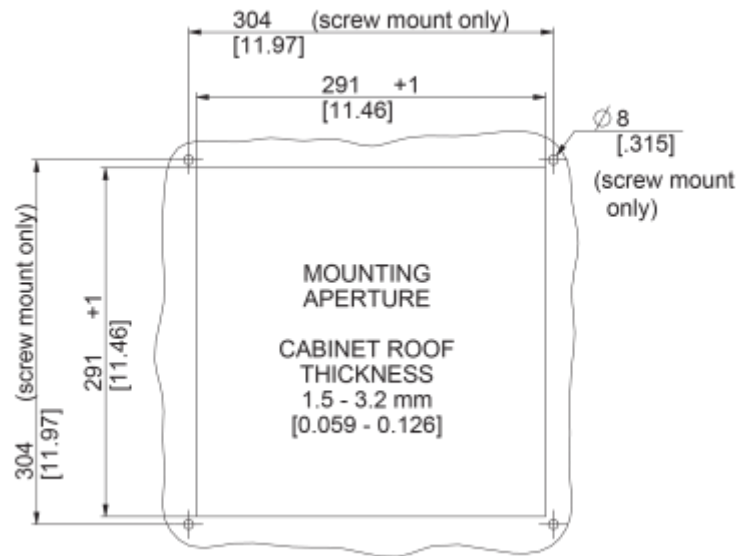

Technical data

Air flow unimpeded IP 54:	188.3 CFM
Operating temperature range:	-10°C - 55°C
Static pressure:	79 Pa
Mounting:	top mounted
Dimension H x W x D:	5.8 x 18 x 18 inch
Weight:	5.8 kg
Cut out dimensions:	11.46 x 11.46 inch
Voltage / Frequency:	24 V DC
Rated current:	0.84 A
Power consumption:	20 W
Degree of separation IP 54:	85% - DIN 24185
Filter class (ISO 16890):	G3 (Aluminium optional)
Noise level:	51 dB(A)
Connection:	4 pole connector (provided)

Cut out Dimensions:

Order Information

Taric code	84145915
GTIN (EAN)	5350604100893