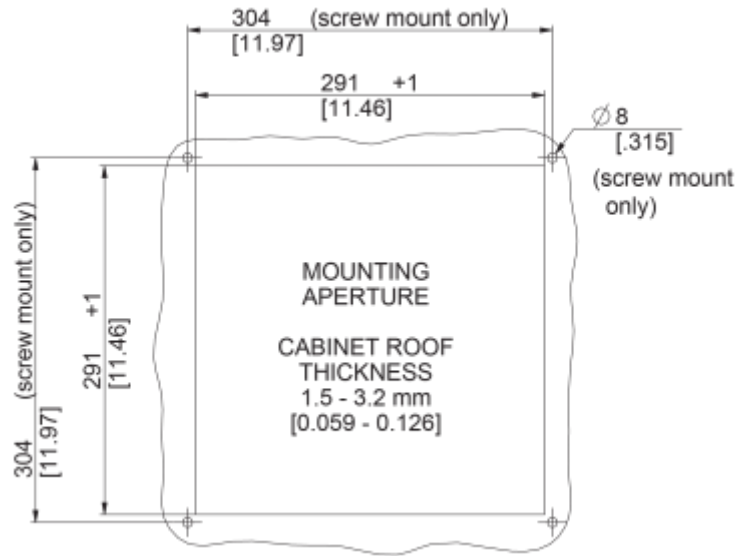

Technical data

Operating temperature range:	-10°C - 55°C
Air volume flow (system / unimpeded):	320 m ³ /h
Air volume flow unimpeded:	290 cfm
Static pressure:	79 Pa
Mounting:	top mounted
Dimension H x W x D:	5.8 x 18 x 18 inch
Weight:	5.8 kg
Cut out dimensions:	11.46 x 11.46 inch
Voltage / Frequency:	24 V DC
Rated current:	0.84 A
Power consumption:	20 W
Degree of separation:	85% - DIN 24185
Filter class:	G3 (Aluminium optional)
Noise level:	51 dB(A)
Connection:	4 pole connector (provided)

Cut out dimensions:

Order Information

Taric code	84145915
GTIN (EAN)	5350604100893