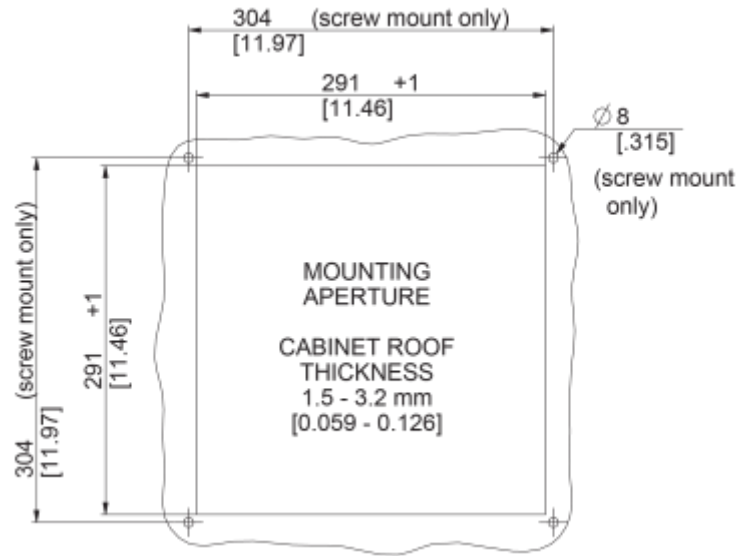

Technical data

Air flow unimpeded IP 54:	370 cfm
Operating temperature range:	14°F - +122°F
Static pressure:	360 Pa
Mounting:	top mounted
Dimension H x W x D:	5.8 x 18 x 18 inch
Weight:	6.4 kg
Cut out dimensions:	11.46 x 11.46 inch
Voltage / Frequency:	230 V ~ 50/60 Hz
Rated current:	0.38 / 0.49 A
Power consumption:	88 / 116 W
Degree of separation IP 54:	85% - DIN 24185
Filter class:	G3 (Aluminium optional)
Noise level:	70 dB(A)
Connection:	4 - poliger Push-fit Stecker

Cut out dimensions:

Order Information

Taric code	84145915
GTIN (EAN)	5350604100893