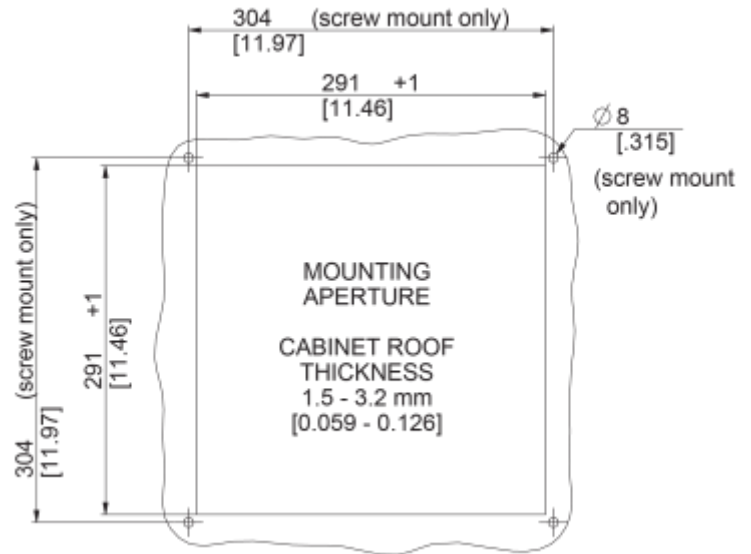

Technical data

Air flow unimpeded IP 54:	370 cfm
Operating temperature range:	14°F - +122°F
Static pressure:	360 Pa
Mounting:	top mounted
Dimension H x W x D:	5.8 x 18 x 18 inch
Weight:	6.4 kg
Cut out dimensions:	11.46 x 11.46 inch
Voltage / Frequency:	230 V ~ 50/60 Hz
Rated current:	0.38 / 0.49 A
Power consumption:	88 / 116 W
Degree of separation IP 54:	85% - DIN 24185
Filter class (ISO 16890):	G3 (Aluminium optional)
Noise level:	70 dB(A)
Connection:	4 - poliger Push-fit Stecker

Cut out Dimensions:

Order Information

Taric code	84145915
GTIN (EAN)	5350604100893