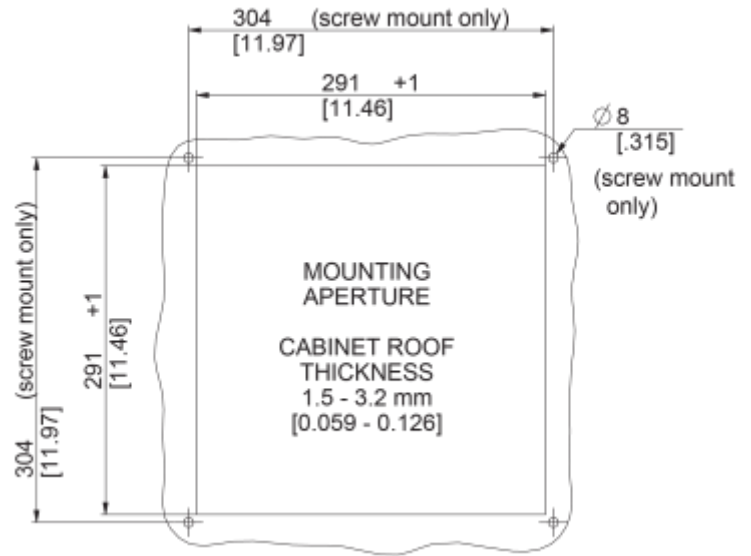

Technical data

Air flow unimpeded IP 54:	370 cfm
Operating temperature range:	14°F - +131°F
Static pressure:	570 Pa
Mounting:	top mounted
Dimension H x W x D:	5.8 x 18 x 18 inch
Weight:	7.8 kg
Cut out dimensions:	11.46 x 11.46 inch
Voltage / Frequency:	400/460 V - 50/60 Hz 3~
Rated current:	Max 0.22 A
Power consumption:	Max 145 W
Degree of separation IP 54:	85% - DIN 24185
Filter class:	G3 (Aluminium optional)
Noise level:	70 dB(A)
Connection:	4 - poliger Push-fit Stecker

Cut out dimensions:

Order Information

Taric code	84145915
GTIN (EAN)	5350604100893