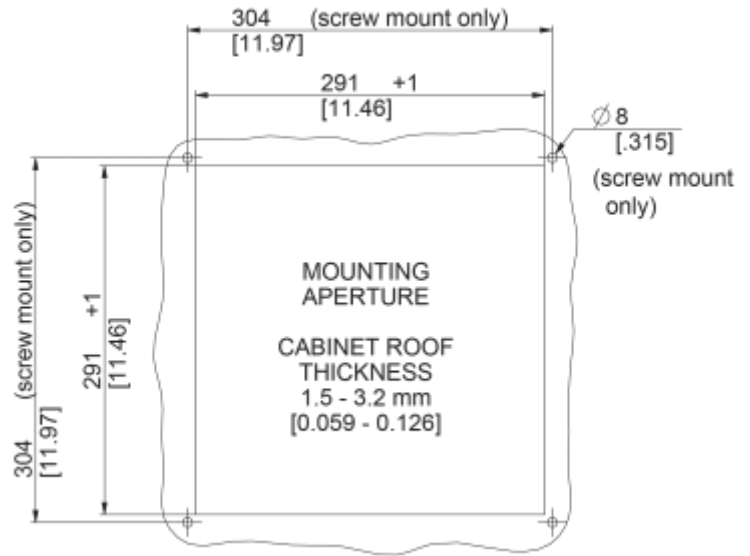

Roof Filter Fan

Description

Order Number:	6085A9000
Brand Name:	SOLIFLEX
Color:	RAL 7035
Housing Material:	Mild steel, powder coated
Ingress protection:	IP 54, Type 1, 12
Approvals:	CE, cURus

Technical data

Operating temperature range:	14°F - +131°F
Air volume flow unimpeded:	370 cfm
Static pressure:	570 Pa
Mounting:	top mounted
Dimension H x W x D:	5.8 x 18 x 18 inch
Weight:	7.8 kg
Cut out dimensions:	11.46 x 11.46 inch
Voltage / Frequency:	400/460 V - 50/60 Hz 3~
Rated current:	Max 0.22 A
Power consumption:	Max 145 W
Degree of separation:	85% - DIN 24185
Filter class:	G3 (Aluminium optional)
Noise level:	70 dB(A)
Connection:	4 - poliger Push-fit Stecker

Cut out dimensions:

Order Information

Taric code	84145915
GTIN (EAN)	5350604100893