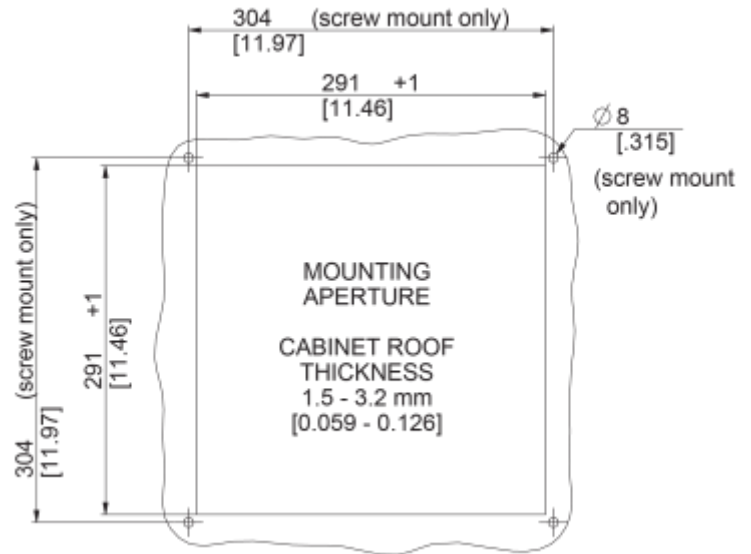

Technical data

Air flow unimpeded IP 54:	370 cfm
Operating temperature range:	14°F - +131°F
Static pressure:	570 Pa
Mounting:	top mounted
Dimension H x W x D:	5.8 x 18 x 18 inch
Weight:	7.8 kg
Cut out dimensions:	11.46 x 11.46 inch
Voltage / Frequency:	400/460 V - 50/60 Hz 3~
Rated current:	Max 0.22 A
Power consumption:	Max 145 W
Degree of separation IP 54:	85% - DIN 24185
Filter class (ISO 16890):	G3 (Aluminium optional)
Noise level:	70 dB(A)
Connection:	4 - poliger Push-fit Stecker

Cut out Dimensions:

Order Information

Taric code	84145915
GTIN (EAN)	5350604100893