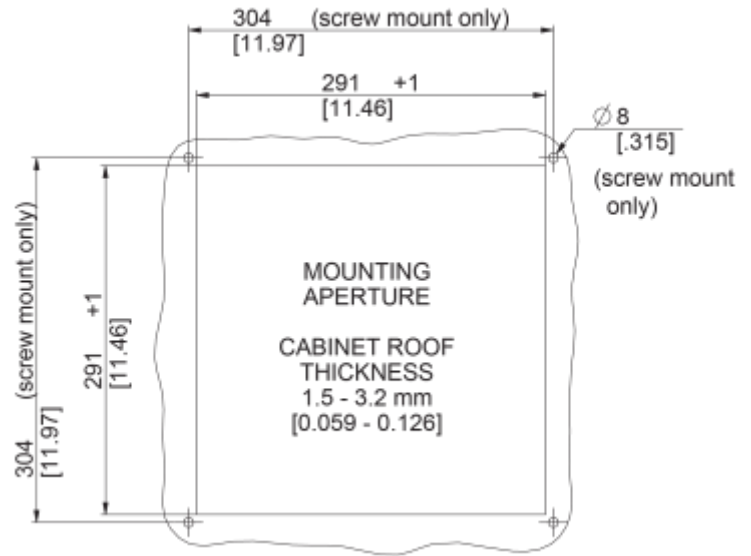

Roof Filter Fan

Description

| | |
|----------------------------|---------------------------|
| Order Number: | 6095A3000 |
| Brand Name: | SOLIFLEX |
| Color: | RAL 7035 |
| Housing Material: | Mild steel, powder coated |
| Ingress protection: | IP 54, Type 1, 12 |
| Approvals: | CE, cURus |

Technical data

| | |
|-------------------------------------|------------------------------|
| Operating temperature range: | 14°F - +131°F |
| Air volume flow unimpeded: | 570 cfm |
| Static pressure: | 750 Pa |
| Mounting: | top mounted |
| Dimension H x W x D: | 5.8 x 18 x 18 inch |
| Weight: | 7 kg |
| Cut out dimensions: | 11.46 x 11.46 inch |
| Voltage / Frequency: | 115 V ~ 60 Hz |
| Rated current: | 1.9 A |
| Power consumption: | 225 W |
| Degree of separation: | 85% - DIN 24185 |
| Filter class: | G3 (Aluminium optional) |
| Noise level: | 76 dB(A) |
| Connection: | 4 - poliger Push-fit Stecker |

Cut out dimensions:

Order Information

| | |
|-------------------|---------------|
| Taric code | 84145915 |
| GTIN (EAN) | 5350604100893 |