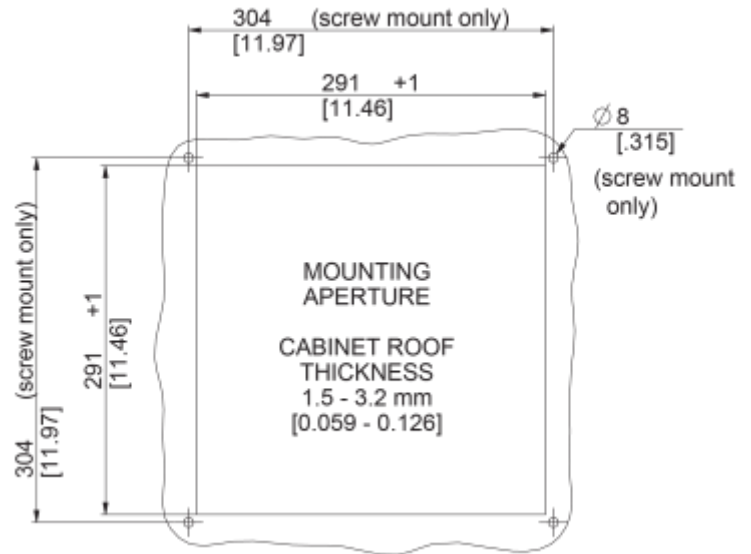

Technical data

Air flow unimpeded IP 54:	570 cfm
Operating temperature range:	14°F - +131°F
Static pressure:	750 Pa
Mounting:	top mounted
Dimension H x W x D:	5.8 x 18 x 18 inch
Weight:	7 kg
Cut out dimensions:	11.46 x 11.46 inch
Voltage / Frequency:	115 V ~ 60 Hz
Rated current:	1.9 A
Power consumption:	225 W
Degree of separation IP 54:	85% - DIN 24185
Filter class (ISO 16890):	G3 (Aluminium optional)
Noise level:	76 dB(A)
Connection:	4 - poliger Push-fit Stecker

Cut out Dimensions:

Order Information

Taric code	84145915
GTIN (EAN)	5350604100893