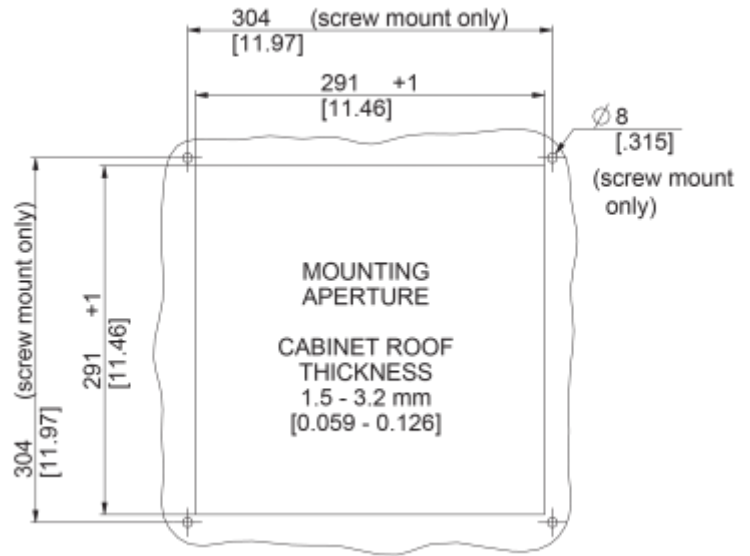

## Technical data

|                                     |                              |
|-------------------------------------|------------------------------|
| <b>Operating temperature range:</b> | 14°F - +131°F                |
| <b>Air volume flow unimpeded:</b>   | 570 cfm                      |
| <b>Static pressure:</b>             | 750 Pa                       |
| <b>Mounting:</b>                    | top mounted                  |
| <b>Dimension H x W x D:</b>         | 5.8 x 18 x 18 inch           |
| <b>Weight:</b>                      | 7 kg                         |
| <b>Cut out dimensions:</b>          | 11.46 x 11.46 inch           |
| <b>Voltage / Frequency:</b>         | 115 V ~ 60 Hz                |
| <b>Rated current:</b>               | 1.9 A                        |
| <b>Power consumption:</b>           | 225 W                        |
| <b>Degree of separation:</b>        | 85% - DIN 24185              |
| <b>Filter class:</b>                | G3 (Aluminium optional)      |
| <b>Noise level:</b>                 | 76 dB(A)                     |
| <b>Connection:</b>                  | 4 - poliger Push-fit Stecker |

**Cut out dimensions:**