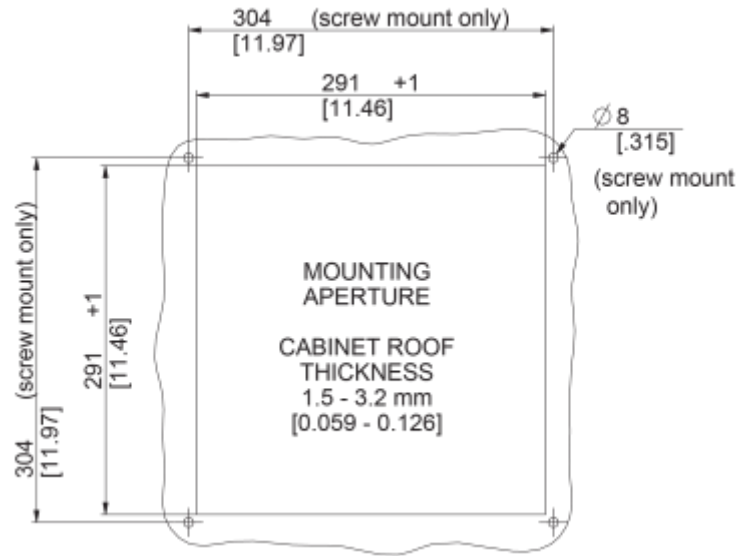

### Description

<b>Order Number:</b>	6095A9000
<b>Brand Name:</b>	SOLIFLEX
<b>Color:</b>	RAL 7035
<b>Housing Material:</b>	Mild steel, powder coated
<b>Ingress protection:</b>	IP 54, Type 1, 12
<b>Approvals:</b>	CE, cURus

## Technical data

<b>Operating temperature range:</b>	14°F - +131°F
<b>Air volume flow unimpeded:</b>	570 cfm
<b>Static pressure:</b>	550 Pa
<b>Mounting:</b>	top mounted
<b>Dimension H x W x D:</b>	5.8 x 18 x 18 inch
<b>Weight:</b>	7 kg
<b>Cut out dimensions:</b>	11.46 x 11.46 inch
<b>Voltage / Frequency:</b>	400/460 V - 50/60 Hz 3~
<b>Rated current:</b>	Max. 0.33 A
<b>Power consumption:</b>	Max. 230 W
<b>Degree of separation:</b>	85% - DIN 24185
<b>Filter class:</b>	G3 (Aluminium optional)
<b>Noise level:</b>	76 dB(A)
<b>Connection:</b>	4 - poliger Push-fit Stecker

**Cut out dimensions:**