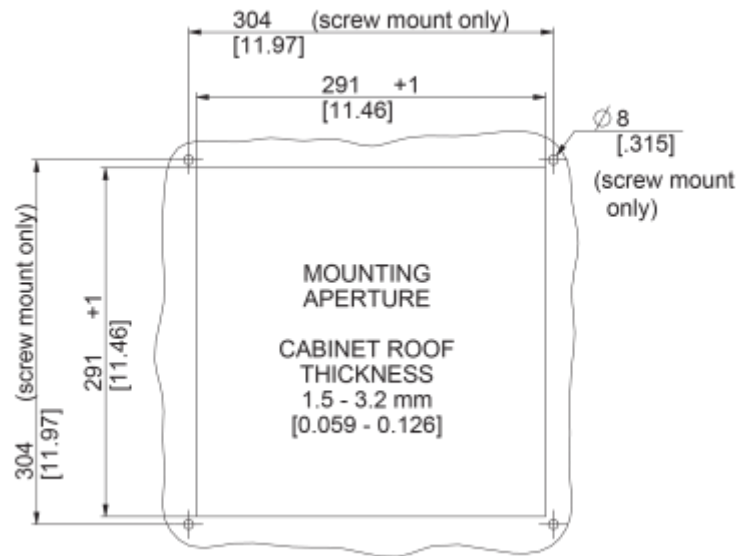

Roof Filter Fan

Description

Order Number:	6095A9000
Brand Name:	SOLIFLEX
Color:	RAL 7035
Housing Material:	Mild steel, powder coated
Ingress protection to EN 60 529:	IP 54, Type 1, 12
Approvals:	CE, cURus

Technical data

Air flow unimpeded IP 54:	570 cfm
Operating temperature range:	14°F - +131°F
Static pressure:	550 Pa
Mounting:	top mounted
Dimension H x W x D:	5.8 x 18 x 18 inch
Weight:	7 kg
Cut out dimensions:	11.46 x 11.46 inch
Voltage / Frequency:	400/460 V - 50/60 Hz 3~
Rated current:	Max. 0.33 A
Power consumption:	Max. 230 W
Degree of separation IP 54:	85% - DIN 24185
Filter class (ISO 16890):	G3 (Aluminium optional)
Noise level:	76 dB(A)
Connection:	4 - poliger Push-fit Stecker

Cut out Dimensions:

Order Information

Taric code	84145915
GTIN (EAN)	5350604100893