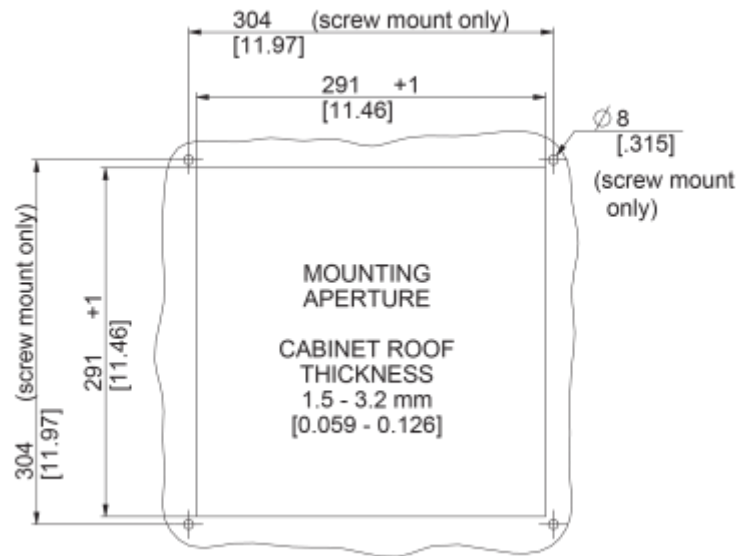

Roof Filter Fan

Description

Order Number:	6995A3000
Brand Name:	SOLIFLEX
Color:	RAL 7035
Housing Material:	Mild steel, powder coated
Ingress protection to EN 60 529:	IP 54, Type 1, 12
Approvals:	CE

Technical data

Air flow unimpeded IP 54:	883 cfm
Operating temperature range:	14°F - +122°F
Static pressure:	850 Pa
Mounting:	top mounted
Dimension H x W x D:	5.8 x 18 x 18 inch
Weight:	7.8 kg
Cut out dimensions:	11.46 x 11.46 inch
Voltage / Frequency:	120 V ~ 60 Hz
Rated current:	2.67 A
Power consumption:	320 W
Degree of separation IP 54:	85% - DIN 24185
Filter class (ISO 16890):	Aluminium filter
Noise level:	82 dB(A)
Connection:	4 - poliger Push-fit Stecker

Cut out Dimensions:

Order Information

Taric code	84145915
GTIN (EAN)	5350604100893