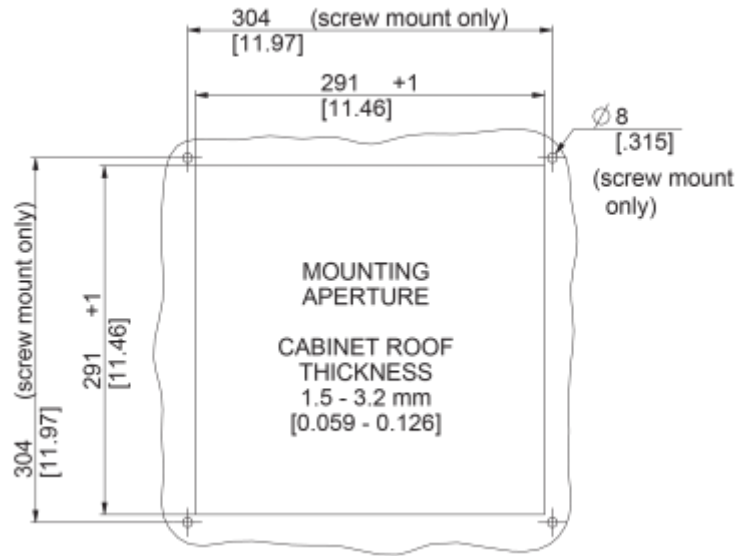

Roof Filter Fan

Description

Order Number:	6995A3000
Brand Name:	SOLIFLEX
Color:	RAL 7035
Housing Material:	Mild steel, powder coated
Ingress protection:	IP 54, Type 1, 12
Approvals:	CE

Technical data

Operating temperature range:	14°F - +122°F
Air volume flow unimpeded:	883 cfm
Static pressure:	850 Pa
Mounting:	top mounted
Dimension H x W x D:	5.8 x 18 x 18 inch
Weight:	7.8 kg
Cut out dimensions:	11.46 x 11.46 inch
Voltage / Frequency:	120 V ~ 60 Hz
Rated current:	2.67 A
Power consumption:	320 W
Degree of separation:	85% - DIN 24185
Filter class:	Aluminium filter
Noise level:	82 dB(A)
Connection:	4 - poliger Push-fit Stecker

Cut out dimensions:

Order Information

Taric code	84145915
GTIN (EAN)	5350604100893