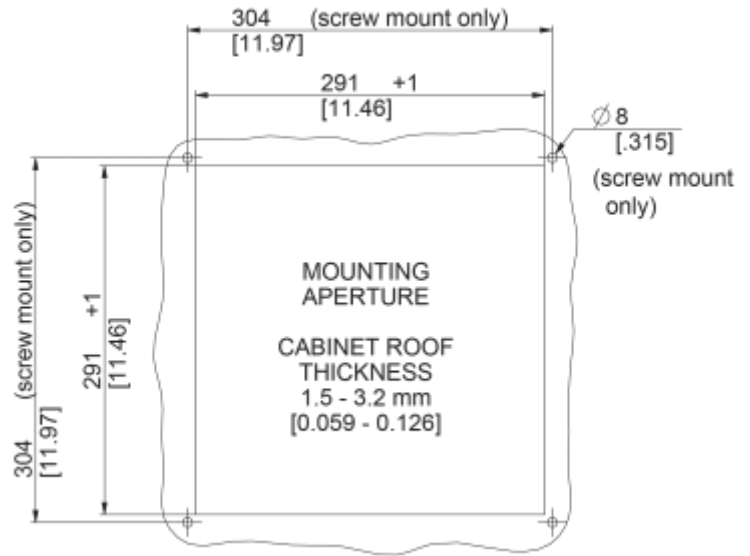

## Technical data

<b>Operating temperature range:</b>	14°F - +122°F
<b>Air volume flow unimpeded:</b>	883 cfm
<b>Static pressure:</b>	850 Pa
<b>Mounting:</b>	top mounted
<b>Dimension H x W x D:</b>	5.8 x 18 x 18 inch
<b>Weight:</b>	7.8 kg
<b>Cut out dimensions:</b>	11.46 x 11.46 inch
<b>Voltage / Frequency:</b>	120 V ~ 60 Hz
<b>Rated current:</b>	2.67 A
<b>Power consumption:</b>	320 W
<b>Degree of separation:</b>	85% - DIN 24185
<b>Filter class:</b>	Aluminium filter
<b>Noise level:</b>	82 dB(A)
<b>Connection:</b>	4 - poliger Push-fit Stecker

**Cut out dimensions:**