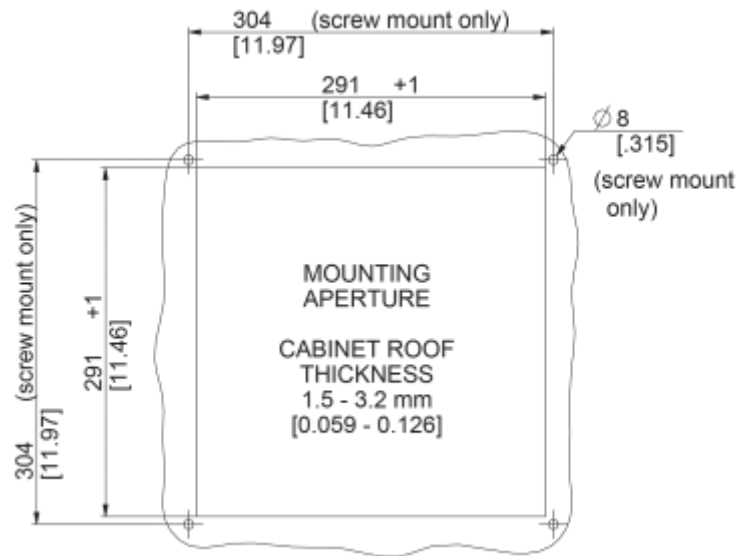

Roof Filter Fan

Description

Order Number:	6995A9000
Brand Name:	SOLIFLEX
Color:	RAL 7035
Housing Material:	Mild steel, powder coated
Ingress protection:	IP 54, Type 1, 12
Approvals:	CE

Technical data

Operating temperature range:	14°F - +122°F
Air volume flow unimpeded:	883 cfm
Static pressure:	660 Pa
Mounting:	top mounted
Dimension H x W x D:	5.8 x 18 x 18 inch
Weight:	8.3 kg
Cut out dimensions:	11.46 x 11.46 inch
Voltage / Frequency:	400/460 V - 50/60 Hz 3~
Rated current:	0.58 / 0.80 A
Power consumption:	230 / 370 W
Degree of separation:	85% - DIN 24185
Filter class:	Aluminium filter
Noise level:	82 dB(A)
Connection:	4 - poliger Push-fit Stecker

Cut out dimensions:

Order Information

Taric code	84145915
GTIN (EAN)	5350604100893