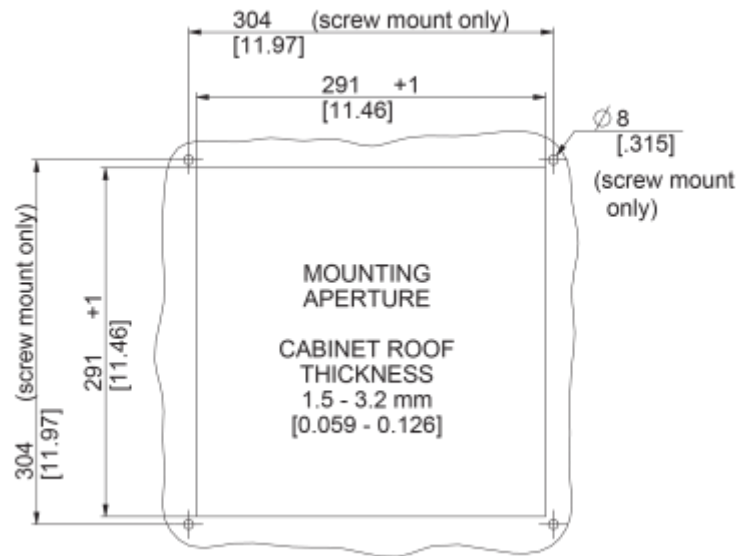

Roof Filter Fan

Description

Order Number:	6995A9000
Brand Name:	SOLIFLEX
Color:	RAL 7035
Housing Material:	Mild steel, powder coated
Ingress protection to EN 60 529:	IP 54, Type 1, 12
Approvals:	CE

Technical data

Air flow unimpeded IP 54:	883 cfm
Operating temperature range:	14°F - +122°F
Static pressure:	660 Pa
Mounting:	top mounted
Dimension H x W x D:	5.8 x 18 x 18 inch
Weight:	8.3 kg
Cut out dimensions:	11.46 x 11.46 inch
Voltage / Frequency:	400/460 V - 50/60 Hz 3~
Rated current:	0.58 / 0.80 A
Power consumption:	230 / 370 W
Degree of separation IP 54:	85% - DIN 24185
Filter class (ISO 16890):	Aluminium filter
Noise level:	82 dB(A)
Connection:	4 - poliger Push-fit Stecker

Cut out Dimensions:

Order Information

Taric code	84145915
GTIN (EAN)	5350604100893