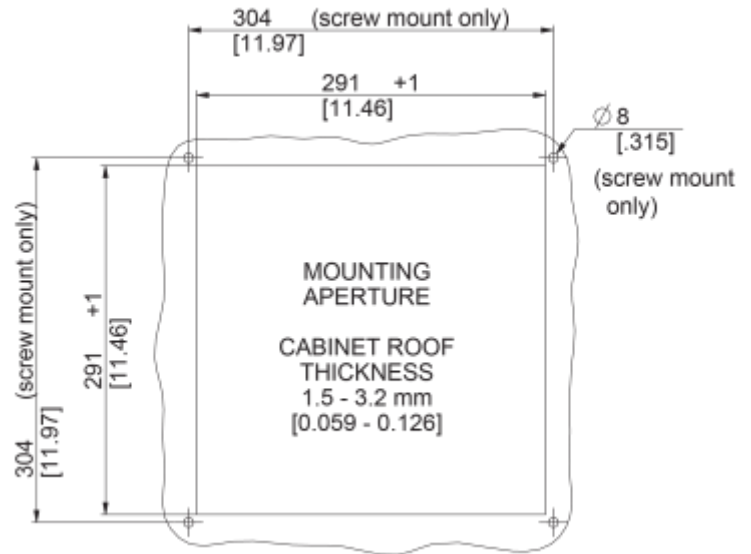

## Technical data

<b>Air volume flow (system / unimpeded):</b>	285 m <sup>3</sup> /hr
<b>Air flow unimpeded IP 54:</b>	290 CFM
<b>Operating temperature range:</b>	-10°C - 55°C
<b>Static pressure:</b>	63 Pa
<b>Mounting:</b>	top mounted
<b>Dimension H x W x D:</b>	5.8 x 18 x 18 inch
<b>Weight:</b>	7 kg
<b>Cut out dimensions:</b>	11.46 x 11.46 inch
<b>Voltage / Frequency:</b>	230 V ~ 50/60 Hz
<b>Rated current:</b>	0.3 A
<b>Power consumption:</b>	57 W
<b>Degree of separation IP 54:</b>	85% - DIN 24185
<b>Filter class (ISO 16890):</b>	G3 (Aluminium optional)
<b>Noise level:</b>	51 dB(A)
<b>Connection:</b>	4 - poliger Push-fit Stecker

**Cut out Dimensions:**