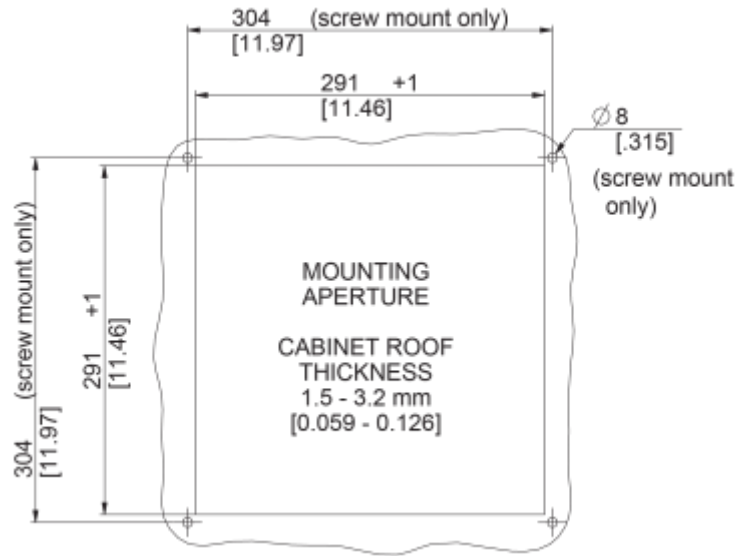

Roof Filter Fan

Description

Order Number:	6064A4000
Brand Name:	SOLIFLEX
Color:	RAL 7035
Housing Material:	Mild steel, powder coated
Ingress protection:	IP 54, Type 1, 12
Included:	G3 Filter
Optional:	Aluminium filter kit Temperature control thermostat Alarm thermostat
Approvals:	CE, cURus

Technical data

Operating temperature range:	-10°C - 55°C
Air volume flow (system / unimpeded):	285 m ³ /hr
Air volume flow unimpeded:	290 cfm
Static pressure:	63 Pa
Mounting:	top mounted
Dimension H x W x D:	5.8 x 18 x 18 inch
Weight:	7 kg
Cut out dimensions:	11.46 x 11.46 inch
Voltage / Frequency:	230 V ~ 50/60 Hz
Rated current:	0.3 A
Power consumption:	57 W
Degree of separation:	85% - DIN 24185
Filter class:	G3 (Aluminium optional)
Noise level:	51 dB(A)
Connection:	4 - poliger Push-fit Stecker

Cut out dimensions:

Order Information

Taric code	84145915
GTIN (EAN)	5350604100893