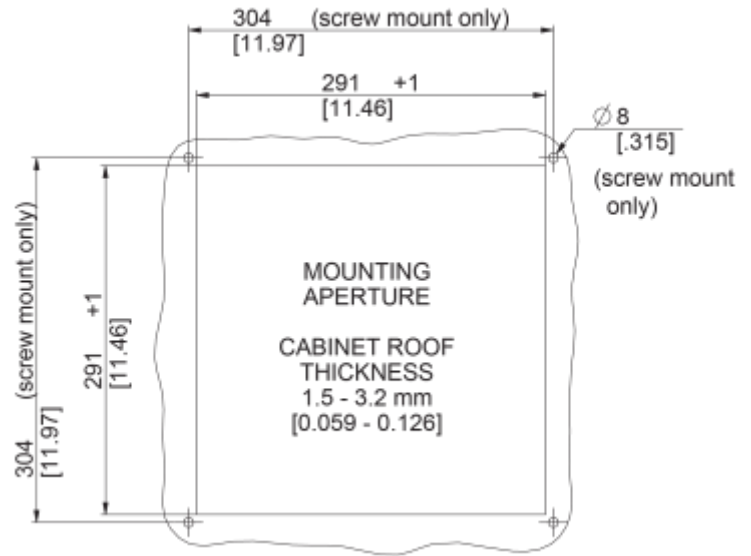

Roof Filter Fan

Description

Order Number:	6064A4000
Brand Name:	SOLIFLEX
Color:	RAL 7035
Housing Material:	Mild steel, powder coated
Ingress protection:	IP 54, Type 1, 12
Included:	G3 Filter
Optional:	Aluminium filter kit Temperature control thermostat Alarm thermostat
Approvals:	CE, cURus

Technical data

Operating temperature range:	-10°C - 55°C
Air volume flow (system / unimpeded):	285 m ³ /hr
Air volume flow unimpeded:	290 cfm
Static pressure:	63 Pa
Mounting:	top mounted
Dimension H x W x D:	5.8 x 18 x 18 inch
Weight:	7 kg
Cut out dimensions:	11.46 x 11.46 inch
Voltage / Frequency:	230 V ~ 50/60 Hz
Rated current:	0.3 A
Power consumption:	57 W
Degree of separation:	85% - DIN 24185
Filter class:	G3 (Aluminium optional)
Noise level:	51 dB(A)
Connection:	4 - poliger Push-fit Stecker

Cut out dimensions:

Order Information

Taric code	84145915
GTIN (EAN)	5350604100893