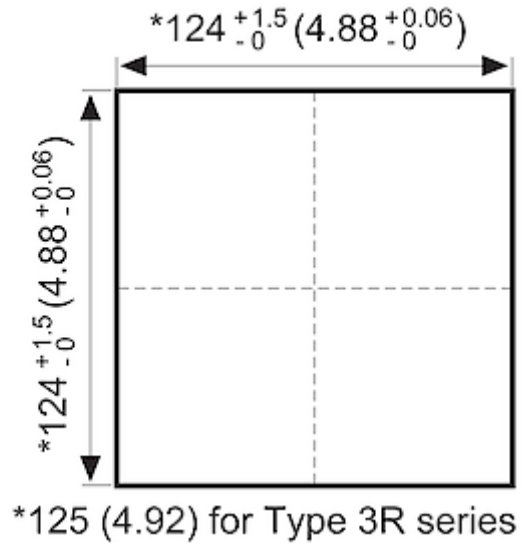

Exhaust filter

Description

Order Number:	400010000
Color:	RAL 7035
Housing Material:	ABS Plastic
Ingress protection:	NEMA 12
Optional:	# 4000 10003 black # 4000 10030 NEMA 3R # 4000 10033 black, NEMA 3R
Approvals:	CE, cULus, CSA

Technical data

Operating temperature range:	14°F - +131°F
Dimension H x W x D:	5.91 x 5.91 x 1.15 in.
Weight:	0.40 lbs
Cut out dimensions:	4.88 x 4.88 in. (+0.06)
Degree of separation:	85% - DIN 24185
Wall thickness:	0.05 - 0.13 inch
Installation:	Elastic clips

Air flow:

Cut out dimensions:

Order Information

With NEMA 3R protection part no.	400010030
Taric code	84145915
GTIN (EAN)	5350604100015