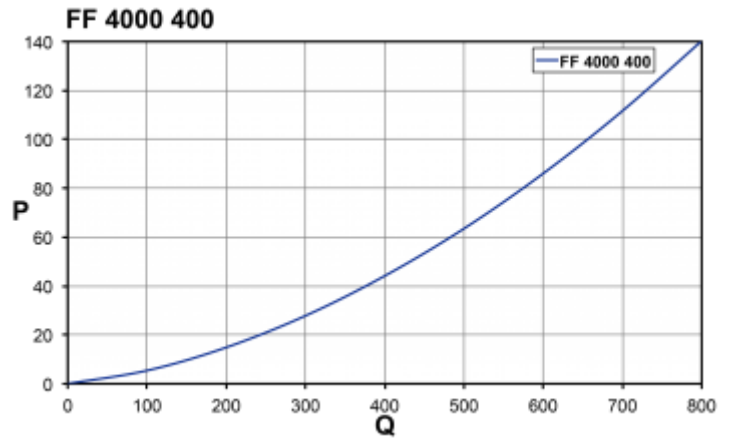

Air flow:

Cut out dimensions: