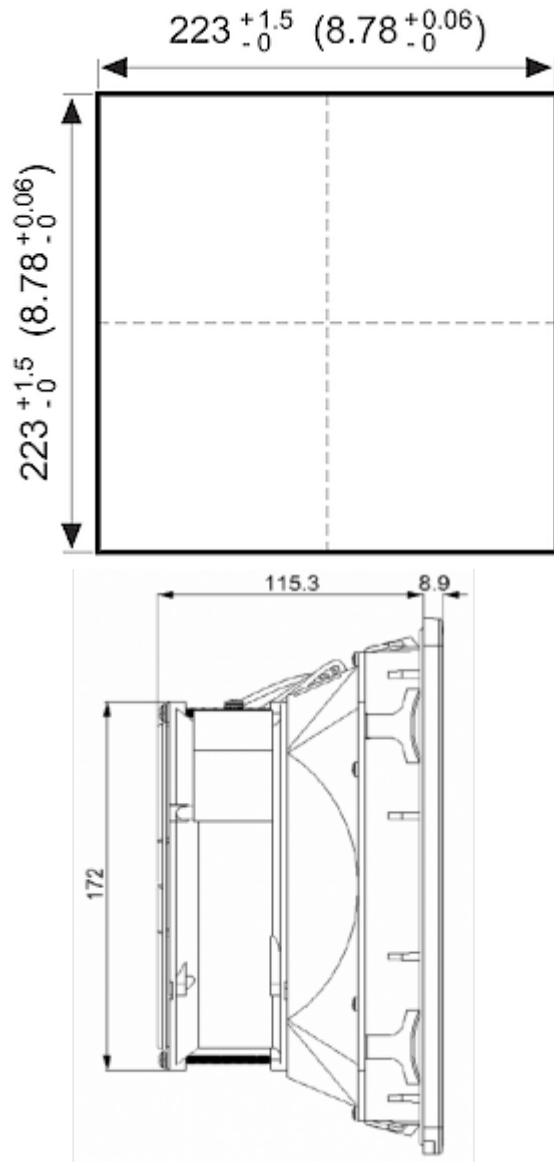

## Technical data

|                                     |   |
|-------------------------------------|---|
| <b>Operating temperature range:</b> | 14°F - +131°F                               |
| <b>Air volume flow unimpeded:</b>   | 132 cfm                                     |
| <b>Static pressure:</b>             | 0.40 inH2O                                  |
| <b>Dimension H x W x D:</b>         | 9.8 x 9.8 x 4.9 inch                        |
| <b>Weight:</b>                      | 3.1 lbs                                     |
| <b>Cut out dimensions:</b>          | 8.8 x 8.8 (+0.06) inch                      |
| <b>Voltage / Frequency:</b>         | 24 V DC                                     |
| <b>Rated current:</b>               | 0.71 A                                      |
| <b>Power consumption:</b>           | 17 W  |
| <b>Wall thickness:</b>              | 0.06 - 0.10 in.                             |
| <b>Filter class:</b>                | G3 according to EN 779                      |
| <b>Installation:</b>                | Elastic clips or by 4 self-threading screws |
| <b>Noise level:</b>                 | 58 dB(A)                                    |

**Air flow:**

Q = Air flow [m3/h]  
P = Static pressure [Pa]

**Cut out dimensions:**