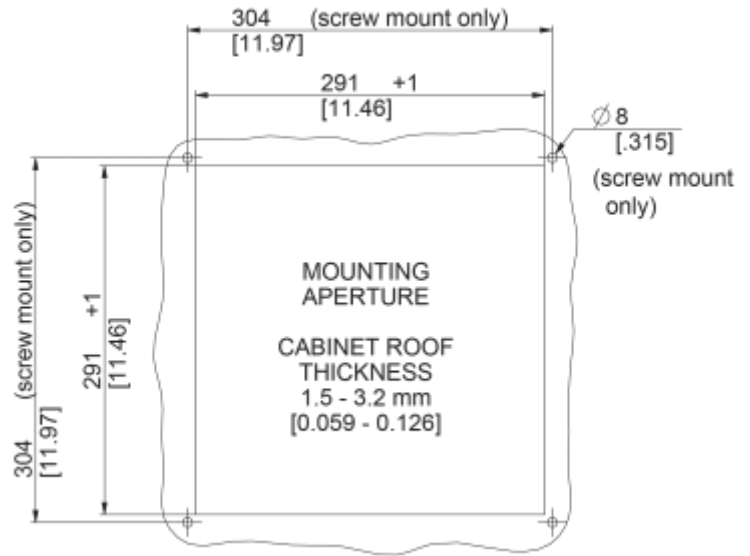

Roof Filter Fan

Description

| | |
|----------------------------|--|
| Order Number: | 6064A3000 |
| Brand Name: | SOLIFLEX |
| Color: | RAL 7035 |
| Housing Material: | Mild steel, powder coated |
| Ingress protection: | IP 54, Type 1, 12 |
| Optional: | Aluminium filter kit Temperature control thermostat Alarm thermostat |
| Approvals: | CE, cURus |

Technical data

| | |
|--|------------------------------|
| Operating temperature range: | -10°C - 55°C |
| Air volume flow (system / unimpeded): | 285 m ³ /hr |
| Air volume flow unimpeded: | 290 cfm |
| Static pressure: | 63 Pa |
| Mounting: | top mounted |
| Dimension H x W x D: | 5.8 x 18 x 18 inch |
| Weight: | 7 kg |
| Cut out dimensions: | 11.46 x 11.46 inch |
| Voltage / Frequency: | 120 V ~ 60 Hz |
| Rated current: | 0.5 A |
| Power consumption: | 57 W |
| Degree of separation: | 85% - DIN 24185 |
| Filter class: | G3 (Aluminium optional) |
| Noise level: | 51 dB(A) |
| Connection: | 4 - poliger Push-fit Stecker |

Cut out dimensions:

Order Information

| | |
|-------------------|---------------|
| Taric code | 84145915 |
| GTIN (EAN) | 5350604100893 |