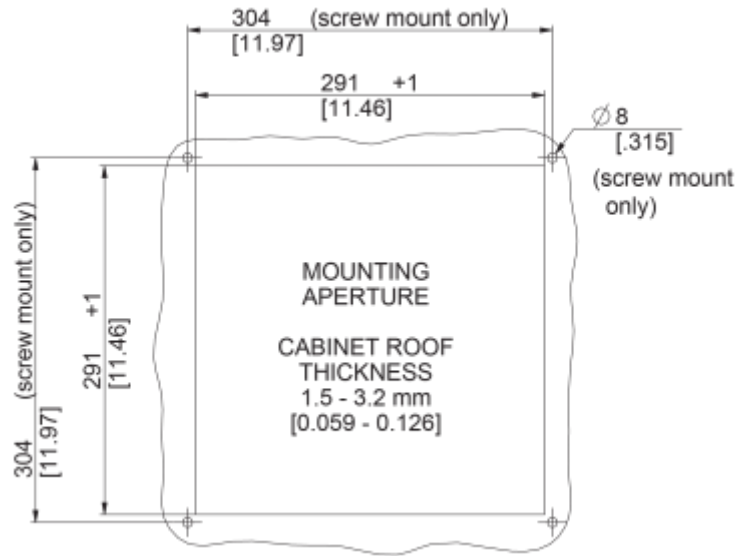

Roof Filter Fan

Description

Order Number:	6064A3000
Brand Name:	SOLIFLEX
Color:	RAL 7035
Housing Material:	Mild steel, powder coated
Ingress protection:	IP 54, Type 1, 12
Optional:	Aluminium filter kit Temperature control thermostat Alarm thermostat
Approvals:	CE, cURus

Technical data

Operating temperature range:	-10°C - 55°C
Air volume flow (system / unimpeded):	285 m ³ /hr
Air volume flow unimpeded:	290 cfm
Static pressure:	63 Pa
Mounting:	top mounted
Dimension H x W x D:	5.8 x 18 x 18 inch
Weight:	7 kg
Cut out dimensions:	11.46 x 11.46 inch
Voltage / Frequency:	120 V ~ 60 Hz
Rated current:	0.5 A
Power consumption:	57 W
Degree of separation:	85% - DIN 24185
Filter class:	G3 (Aluminium optional)
Noise level:	51 dB(A)
Connection:	4 - poliger Push-fit Stecker

Cut out dimensions:

Order Information

Taric code	84145915
GTIN (EAN)	5350604100893