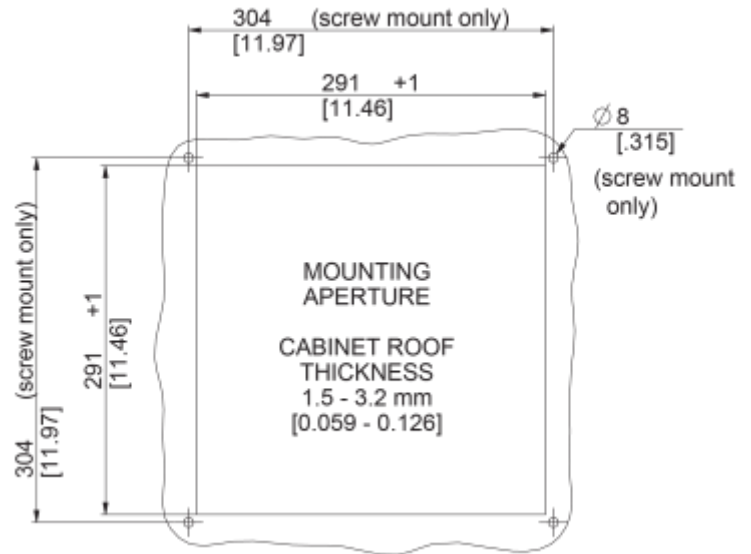

## Technical data

<b>Air volume flow (system / unimpeded):</b>	285 m <sup>3</sup> /hr
<b>Air flow unimpeded IP 54:</b>	290 CFM
<b>Operating temperature range:</b>	-10°C - 55°C
<b>Static pressure:</b>	63 Pa
<b>Mounting:</b>	top mounted
<b>Dimension H x W x D:</b>	5.8 x 18 x 18 inch
<b>Weight:</b>	7 kg
<b>Cut out dimensions:</b>	11.46 x 11.46 inch
<b>Voltage / Frequency:</b>	120 V ~ 60 Hz
<b>Rated current:</b>	0.5 A
<b>Power consumption:</b>	57 W
<b>Degree of separation IP 54:</b>	85% - DIN 24185
<b>Filter class (ISO 16890):</b>	G3 (Aluminium optional)
<b>Noise level:</b>	51 dB(A)
<b>Connection:</b>	4 - poliger Push-fit Stecker

**Cut out Dimensions:**