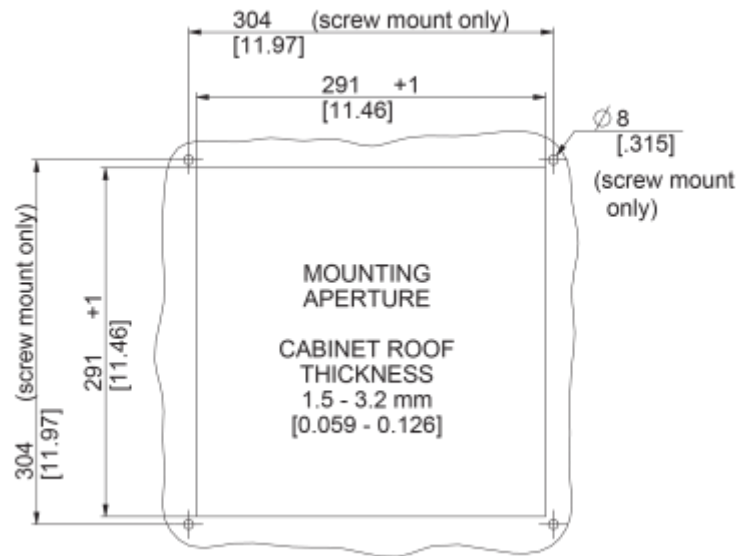

## Technical data

<b>Air volume flow (system / unimpeded):</b>	285 m <sup>3</sup> /hr
<b>Air flow unimpeded IP 54:</b>	290 CFM
<b>Operating temperature range:</b>	-10°C - 55°C
<b>Static pressure:</b>	63 Pa
<b>Mounting:</b>	top mounted
<b>Dimension H x W x D:</b>	5.8 x 18 x 18 inch
<b>Weight:</b>	7 kg
<b>Cut out dimensions:</b>	11.46 x 11.46 inch
<b>Voltage / Frequency:</b>	120 V ~ 60 Hz
<b>Rated current:</b>	0.5 A
<b>Power consumption:</b>	57 W
<b>Degree of separation IP 54:</b>	85% - DIN 24185
<b>Filter class (ISO 16890):</b>	G3 (Aluminium optional)
<b>Noise level:</b>	51 dB(A)
<b>Connection:</b>	4 - poliger Push-fit Stecker

**Cut out Dimensions:**