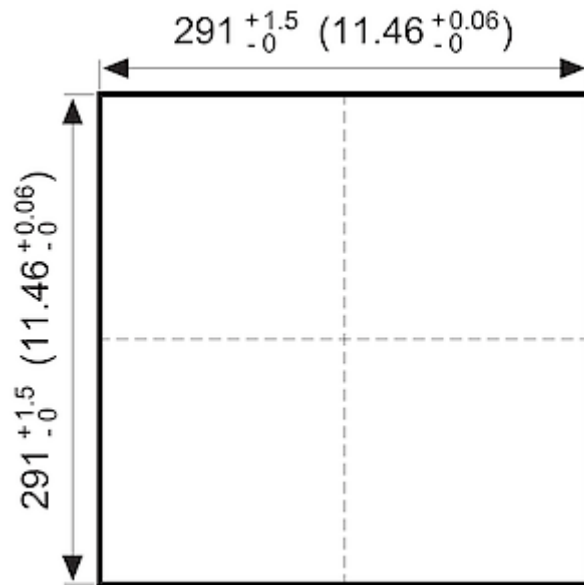

Filter Fan

Description

Order Number:	4830A3000
Brand Name:	SOLIFLEX
Color:	RAL 7035
Housing Material:	ABS Plastic
Ingress protection:	IP 54, Type 12, 3R
Optional:	# 4830A3003 black # 4830A3033 black, NEMA 3R
Approvals:	CE, cURus, cULus

Technical data

Operating temperature range:	14°F - +131°F
Air volume flow unimpeded:	340 cfm
Static pressure:	0.76 inH2O
Dimension H x W x D:	12.8 x 12.8 x 6.3 inch
Weight:	6.8 lbs
Cut out dimensions:	11.5 x 11.5 (+0.06) inch
Voltage / Frequency:	120 V ~ 60 Hz
Rated current:	0.73 A
Power consumption:	83 W
Degree of separation:	85% - DIN 24185
Wall thickness:	0.06 - 0.10 in.
Filter class:	G3 according to EN 779
Installation:	Elastic clips
Noise level:	69.2 dB(A)

Air flow:

Cut out dimensions:

Order Information

In RAL 9005	4830A3003
With NEMA 3R protection part no.	4830A3033
Taric code	84145915
GTIN (EAN)	5350604100619