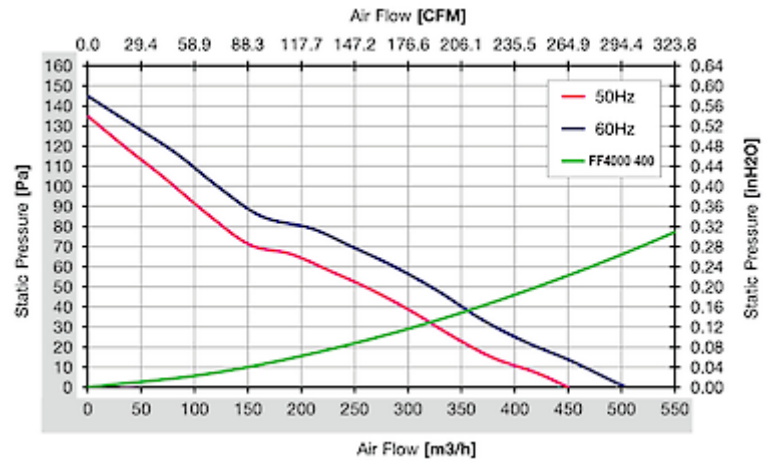

Filter Fan

Description

Order Number:	4830A3000
Brand Name:	SOLIFLEX
Color:	RAL 7035
Housing Material:	ABS Plastic
Ingress protection:	IP 54, Type 12, 3R
Optional:	# 4830A3003 black # 4830A3033 black, NEMA 3R
Approvals:	CE, cURus, cULus

Technical data

Operating temperature range:	14°F - +131°F
Air volume flow unimpeded:	340 cfm
Static pressure:	0.76 inH2O
Dimension H x W x D:	12.8 x 12.8 x 6.3 inch
Weight:	6.8 lbs
Cut out dimensions:	11.5 x 11.5 (+0.06) inch
Voltage / Frequency:	120 V ~ 60 Hz
Rated current:	0.73 A
Power consumption:	83 W
Degree of separation:	85% - DIN 24185
Wall thickness:	0.06 - 0.10 in.
Filter class:	G3 according to EN 779
Installation:	Elastic clips
Noise level:	69.2 dB(A)

Air flow:

Cut out dimensions:

Order Information

In RAL 9005	4830A3003
With NEMA 3R protection part no.	4830A3033
Taric code	84145915
GTIN (EAN)	5350604100619