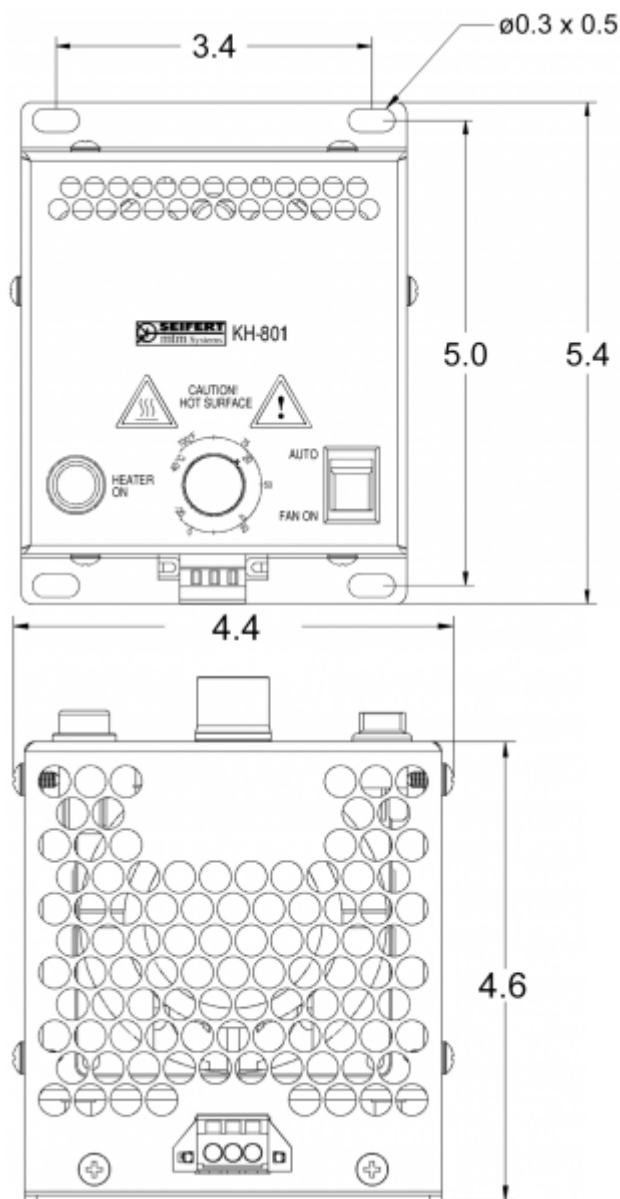

Fan Heater

Description

Order Number:	801125A33001
Brand Name:	SOLIFLEX
Color:	silver
Housing Material:	Aluminum
Ingress protection:	IP 20
Included:	Einstellbarer Thermostat Betriebszustandsleuchte Lüfterschalter Auto / An
Optional:	35mm DIN Rail clip (EN50022) Part-no. SP-KH801-AK-1
Approvals:	CE, cURus
UL File Number:	E358386

Technical data

Heating power at 50°F:	125 W
Operating temperature range:	-4°F - +104°F
Mounting:	DIN rail
Dimension H x W x D:	5.39 x 4.09 x 4.61 inch
Weight:	1.76 lbs
Voltage / Frequency:	115 V ~ 60 Hz
Rated current:	1.2 A
Fan air flow, approx.:	15.89 cfm
Fuse:	2 A (T)
Connection:	Anschlussklemmen

Air flow:

Cut out dimensions:

Order Information

Zolltarifnummer	85162999
EAN Nummer	5350604020283