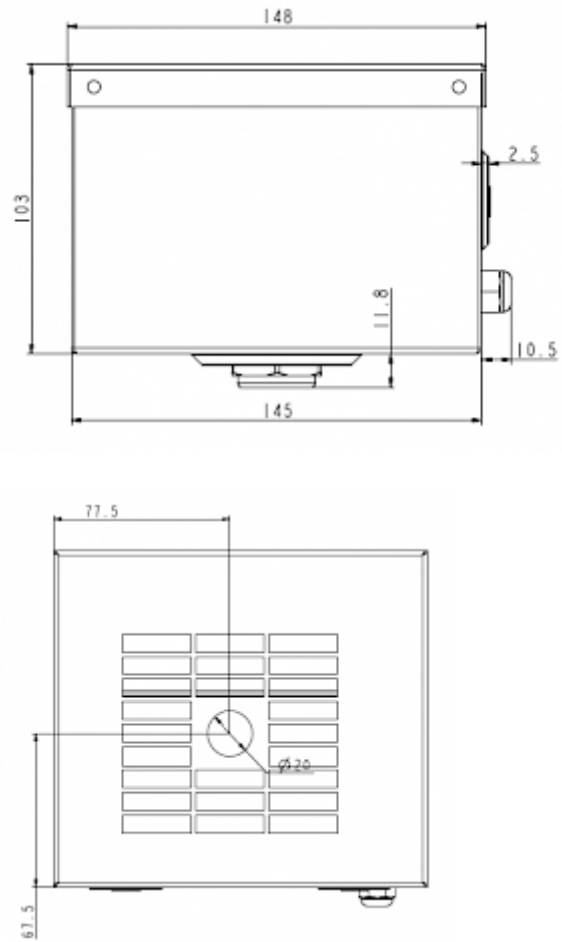

Description

Order Number:	82000001
Color:	RAL 7035
Housing Material:	Mild steel, powder coated
Note:	Evaporation capacity app. 250 ml/hr.
Approvals:	CE

Technical data

Mounting:	Anbau
Dimension H x W x D:	4. x 6.4 x 5.8 inch
Voltage / Frequency:	230 V ~ 50/60 Hz
Starting current:	2 A

Air flow:

Cut out Dimensions:

Order Information

EAN Nummer

5350604300231
