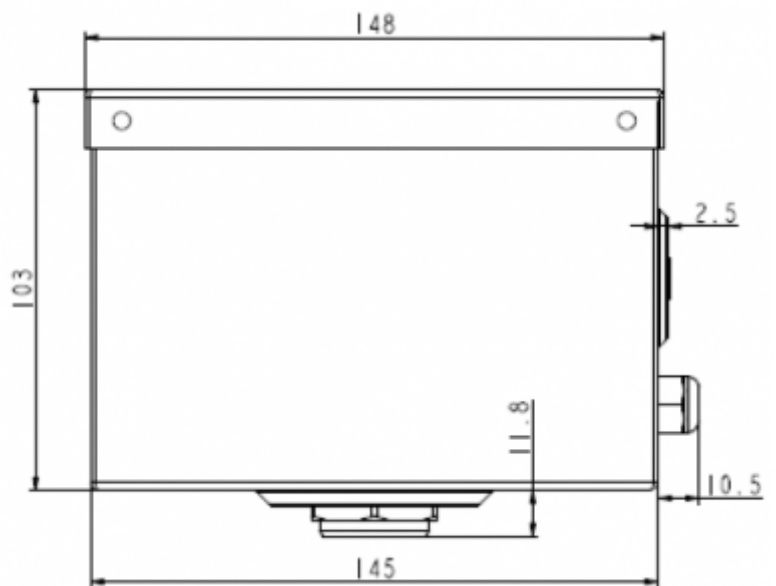

Description

Order Number:	82000001
Color:	RAL 7035
Housing Material:	Mild steel, powder coated
Note:	Evaporation capacity app. 250 ml/hr.
Approvals:	CE

Technical data

Mounting:	Anbau
Dimension H x W x D:	4. x 6.4 x 5.8 inch
Voltage / Frequency:	230 V ~ 50/60 Hz
Starting current:	2 A

Air flow:

Cut out Dimensions:

Order Information

EAN Nummer

5350604300231
