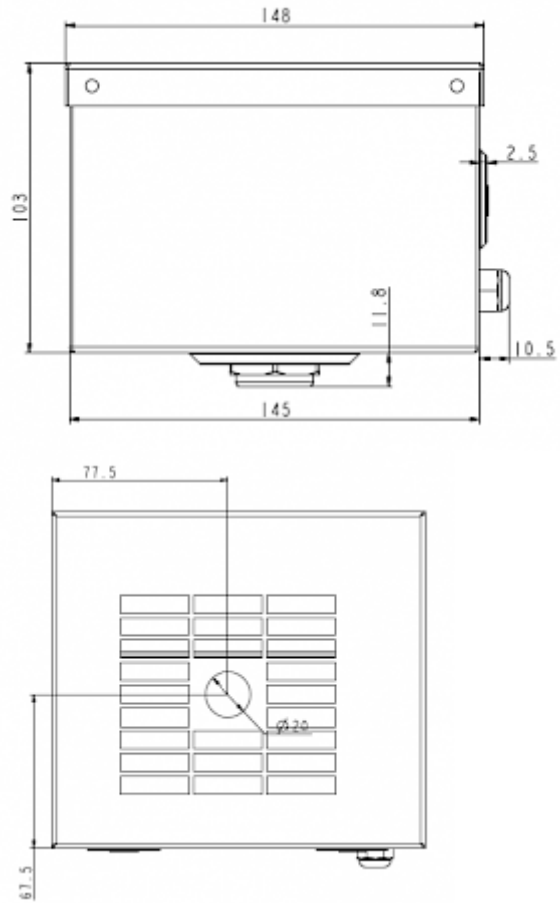

Description

Order Number:	82000001
Color:	RAL 7035
Housing Material:	Mild steel, powder coated
Note:	Evaporation capacity app. 250 ml/hr.
Approvals:	CE

Technical data

Mounting:	Anbau
Dimension H x W x D:	4. x 6.4 x 5.8 inch
Voltage / Frequency:	230 V ~ 50/60 Hz
Starting current:	2 A

Air flow:

Cut out dimensions:

Order Information

EAN Nummer

5350604300231
