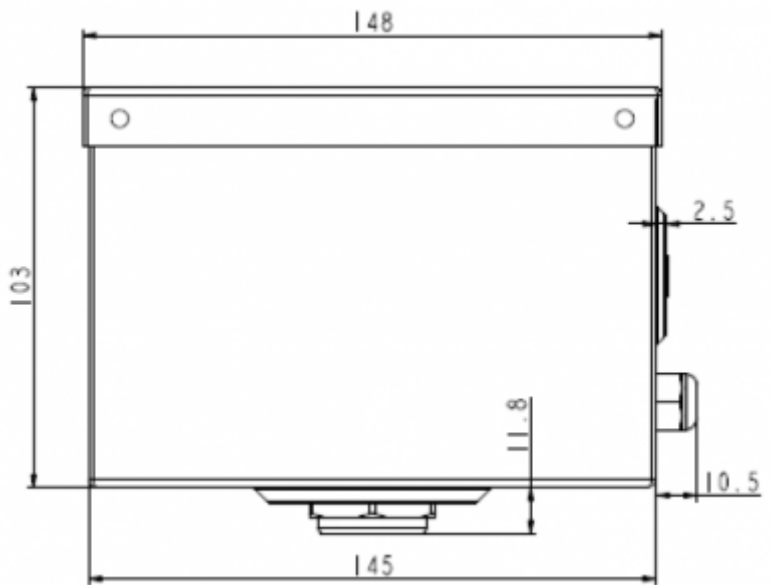

Description

Order Number:	82000001
Color:	RAL 7035
Housing Material:	Mild steel, powder coated
Note:	Evaporation capacity app. 250 ml/hr.
Approvals:	CE

Technical data

Mounting:	Anbau
Dimension H x W x D:	4. x 6.4 x 5.8 inch
Voltage / Frequency:	230 V ~ 50/60 Hz
Starting current:	2 A

Air flow:

Cut out dimensions:

Order Information

EAN Nummer

5350604300231
