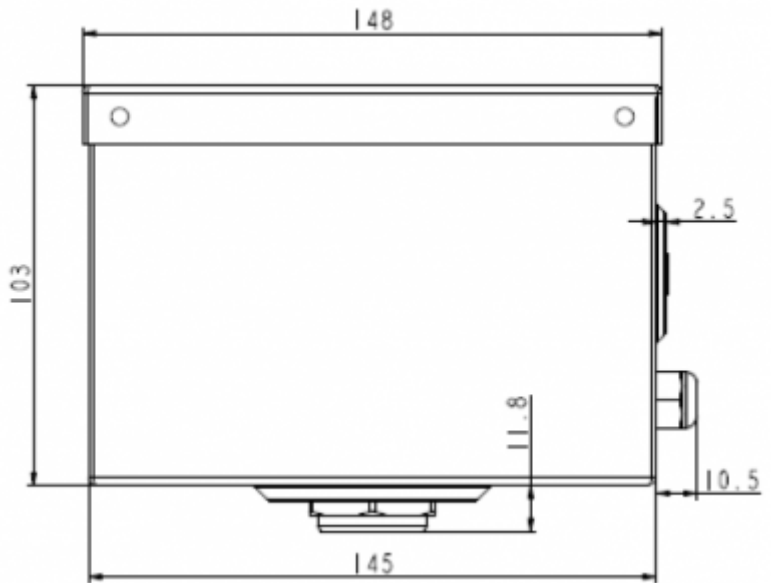

Description

Order Number:	82000001
Color:	RAL 7035
Housing Material:	Mild steel, powder coated
Note:	Evaporation capacity app. 250 ml/hr.
Approvals:	CE

Technical data

Mounting:	Anbau
Dimension H x W x D:	4. x 6.4 x 5.8 inch
Voltage / Frequency:	230 V ~ 50/60 Hz
Starting current:	2 A

Air flow:

Cut out dimensions:

Order Information

EAN Nummer

5350604300231
