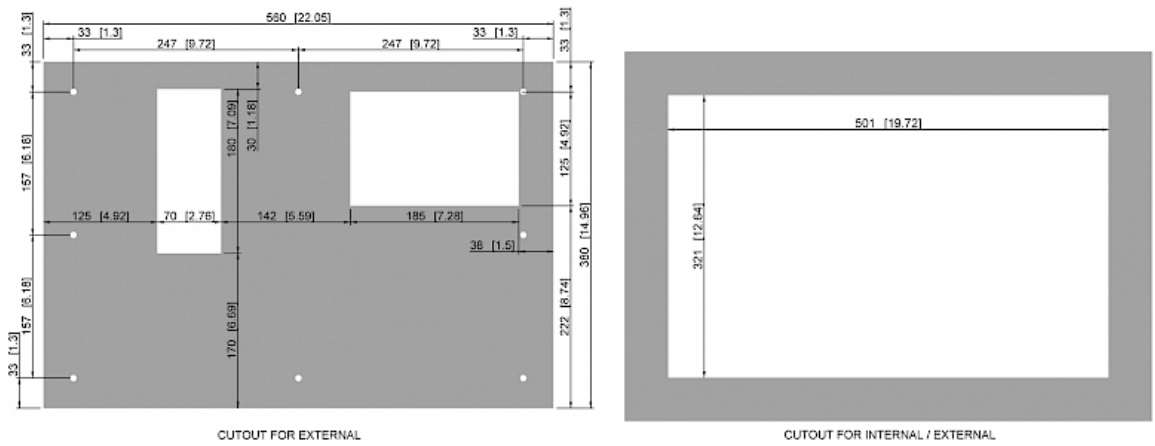

Technical data

Cooling capacity 95F/95F:	1450 BTU
Cooling capacity 95F/122F:	670 BTU
Compressor type:	Rotary piston compressor
Refrigerant / GWP:	R134a / 1430
Refrigerant charge:	100 g / 3.53 oz
High / low pressure:	27 / 15 bar 391 / 220 psig
Operating temperature range:	50°F - 122°F
Air volume flow (system / unimpeded):	Ambient air circuit: 127 / 265 cfm Cabinet air circuit: 68 / 147 cfm
Mounting:	Wall mounted / Recessed
Dimension H x W x D:	13.4 x 20.5 x 4.3 inch
Weight:	33 lbs.
Cut out dimensions:	12.6 x 19.7 inch
Voltage / Frequency:	120 V ~ 60 Hz
Current 95F95F:	3.2 A
Starting current:	7.4 A
Max. current:	3.6 A
Nominal power 95F95F:	350 W
Max. power:	410 W
Fuse:	6 A (T)
Short-circuit current rating:	5 kA
Rated current compressor:	9.2 A
Full load current fans:	3.6 A
Connection:	Connection terminal block

Performance graph:

Air flow:

Cut out dimensions:

Order Information

Box dimensions	577 x 442 x 156.5 mm
Gross weight	17 kg
Taric code	84158200
GTIN (EAN)	5350604370272