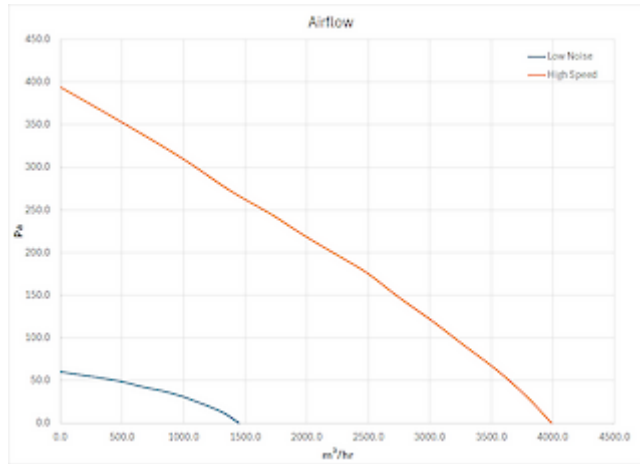

Technical data

Operating temperature range:	-4°F - +131°F
Air volume flow unimpeded:	Low noise: 883 cfm Full Speed: 2354 cfm
Mounting:	top mounted
Dimension H x W x D:	12.2 x 22 x 22 inch
Weight:	16 kg
Cut out dimensions:	16.14 x 16.14 inch
Voltage / Frequency:	230 V ~ 50/60 Hz
Rated current:	Geräuscharm: 0.17 A High Speed: 1.09 A
Power consumption:	Geräuscharm: 40 W High Speed: 250 W
Filter class:	Optional Aluminium filter
Noise level:	Geräuscharm: 55 dB(A) High Speed: 70 dB(A)
Connection:	4-poliger Push-fit Anschlußstecker Fan Status (optional) - 2-poliger Push-fit Stecker Speed Control / Modbus (optional) 5-poliger Push-fit Stecker

Performance graph:

Air flow:

Q = Air flow [m³/h]
P = Static pressure [Pa]

Cut out dimensions:

Order Information

Taric code

84145915
