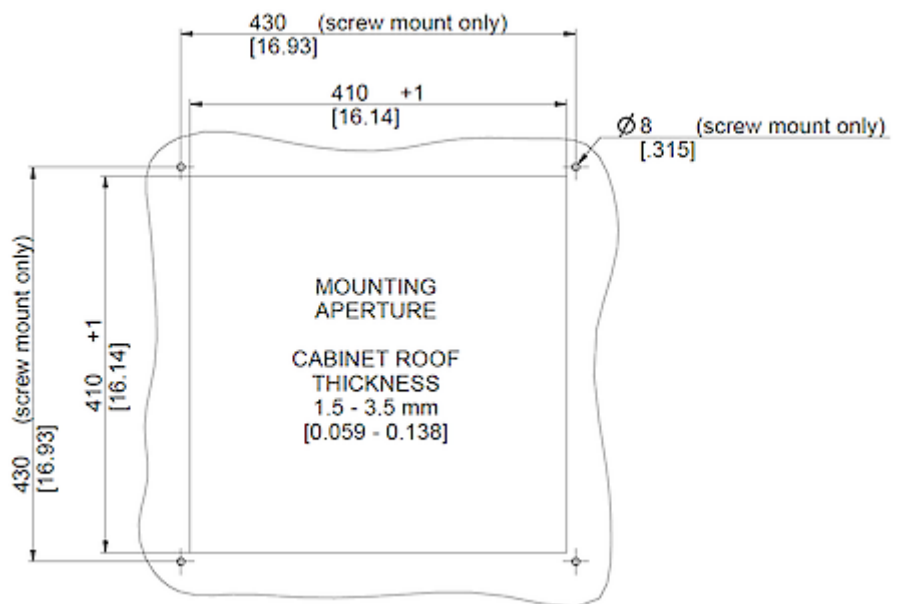

Technical data

Operating temperature range:	-4°F - +131°F
Air volume flow unimpeded:	Low noise: 883 cfm Full Speed: 2354 cfm
Mounting:	top mounted
Dimension H x W x D:	12.2 x 22 x 22 inch
Weight:	16 kg
Cut out dimensions:	16.14 x 16.14 inch
Voltage / Frequency:	230 V ~ 50/60 Hz
Rated current:	Geräuscharm: 0.17 A High Speed: 1.09 A
Power consumption:	Geräuscharm: 40 W High Speed: 250 W
Filter class:	Optional Aluminium filter
Noise level:	Geräuscharm: 55 dB(A) High Speed: 70 dB(A)
Connection:	4-poliger Push-fit Anschlußstecker Fan Status (optional) - 2-poliger Push-fit Stecker Speed Control / Modbus (optional) 5-poliger Push-fit Stecker

Performance graph:

Air flow:

Q = Air flow [m³/h]
P = Static pressure [Pa]

Cut out dimensions:

Order Information

Taric code

84145915
