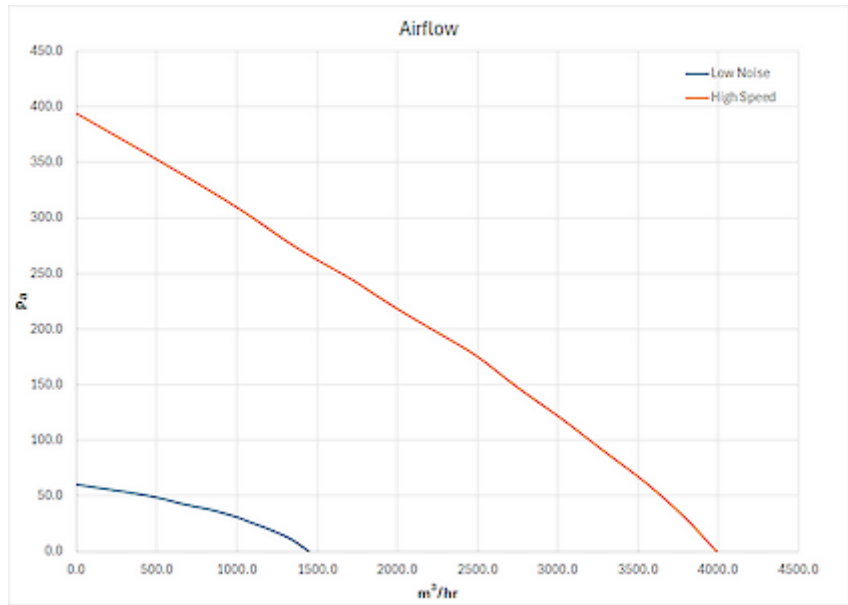

Roof Filter Fan

Description

Order Number:	6996A4000
Brand Name:	SOLIFLEX
Color:	RAL 7035
Housing Material:	Mild steel, powder coated
Ingress protection:	IP 21
Included:	Stecker für geräuscharmen Betrieb (1500 m ³ /h) Stecker für High Speed Betrieb (4000 m ³ /h) Stecker für Modbus Anschluss
Approvals:	CE

Technical data

Operating temperature range:	-4°F - +131°F
Air volume flow unimpeded:	Low noise: 883 cfm Full Speed: 2354 cfm
Mounting:	top mounted
Dimension H x W x D:	12.2 x 22 x 22 inch
Weight:	16 kg
Cut out dimensions:	16.14 x 16.14 inch
Voltage / Frequency:	230 V ~ 50/60 Hz
Rated current:	Geräuscharm: 0.17 A High Speed: 1.09 A
Power consumption:	Geräuscharm: 40 W High Speed: 250 W
Filter class:	Optional Aluminium filter
Noise level:	Geräuscharm: 55 dB(A) High Speed: 70 dB(A)
Connection:	4-poliger Push-fit Anschlußstecker Fan Status (optional) - 2-poliger Push-fit Stecker Speed Control / Modbus (optional) 5-poliger Push-fit Stecker

Performance graph:

Air flow:

Q = Air flow [m³/h]
P = Static pressure [Pa]

Cut out dimensions:

Order Information

Taric code

84145915
