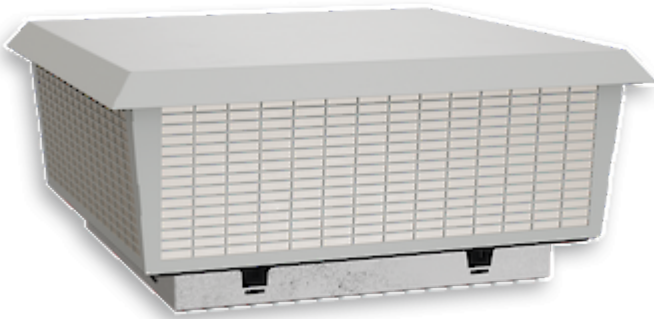

Roof Filter Fan

Description

Order Number:	6996A4000
Brand Name:	SOLIFLEX
Color:	RAL 7035
Housing Material:	Mild steel, powder coated
Ingress protection:	IP 21
Included:	Stecker für geräuscharmen Betrieb (1500 m ³ /h) Stecker für High Speed Betrieb (4000 m ³ /h) Stecker für Modbus Anschluss
Approvals:	CE

Technical data

Operating temperature range:	-4°F - +131°F
Air volume flow unimpeded:	Low noise: 883 cfm Full Speed: 2354 cfm
Mounting:	top mounted
Dimension H x W x D:	12.2 x 22 x 22 inch
Weight:	16 kg
Cut out dimensions:	16.14 x 16.14 inch
Voltage / Frequency:	230 V ~ 50/60 Hz
Rated current:	Geräuscharm: 0.17 A High Speed: 1.09 A
Power consumption:	Geräuscharm: 40 W High Speed: 250 W
Filter class:	Optional Aluminium filter
Noise level:	Geräuscharm: 55 dB(A) High Speed: 70 dB(A)
Connection:	4-poliger Push-fit Anschlußstecker Fan Status (optional) - 2-poliger Push-fit Stecker Speed Control / Modbus (optional) 5-poliger Push-fit Stecker