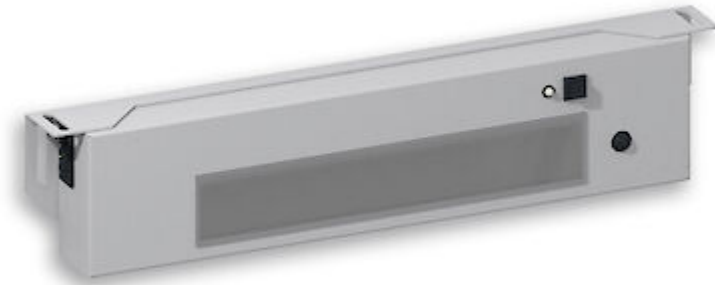

LED Schaltschrankleuchte mit Bewegungsmelder

Description

Order Number:	490540612
Color:	RAL 9003
Housing Material:	Mild steel, powder coated
Ingress protection:	IP 20
Included:	Bewegungsmelder
Approvals:	CE, cURus
UL File Number:	E358386

Technical data

Operating temperature range:	-22°F - 122°F
Mounting:	M5 Schrauben (x2)
Dimension H x W x D:	16.54 x 3.54 x 1.77 inch
Weight:	2 kg
Voltage / Frequency:	115 - 230 V ~ 50/60 Hz
Rated current:	0.2 A
Power consumption:	16 W
Lamp:	EB-7801
Luminosity:	1500 lm / 5100 K
Lifetime:	60,000 hrs. @ 68°F
Connection:	Empfohlene externe Vorsicherung: 0,5 A (T)