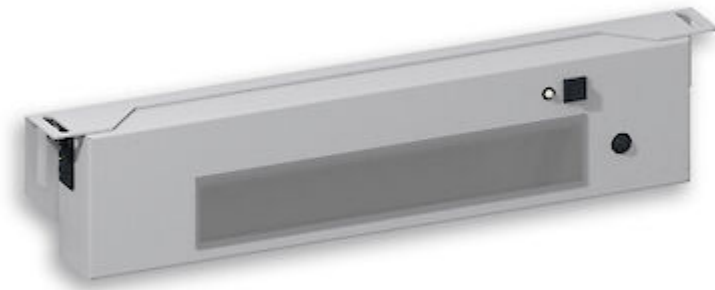

Sensor operated LED lamp. Only for installation inside industrial control cabinets.

Description

Order Number:	490540612
Color:	RAL 9003
Housing Material:	Mild steel, powder coated
Ingress protection to EN 60 529:	IP 20
Included:	Bewegungsmelder
Sk Hinweis:	Suitable for damp locations
Approvals:	CE, cURus
UL File Number:	E358386

Technical data

Operating temperature range:	-22°F - 122°F
Mounting:	M5 Schrauben (x2)
Dimension H x W x D:	16.54 x 3.54 x 1.77 inch
Weight:	2 kg
Voltage / Frequency:	115 - 230 V ~ 50/60 Hz
Rated current:	0.2 A
Power consumption:	16 W
Lamp:	EB-7801
Luminosity:	1500 lm / 5100 K
Lifetime:	60,000 hrs. @ 68°F
Connection:	Empfohlene externe Vorsicherung: 0,5 A (T)