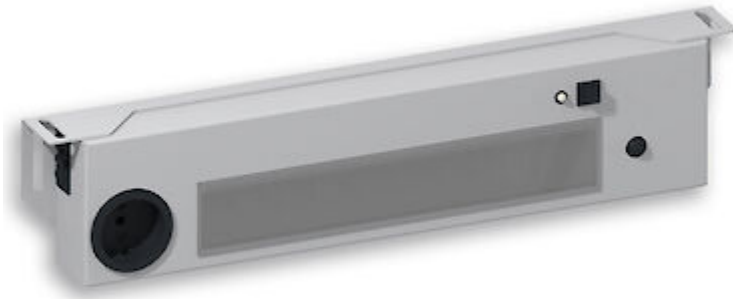

LED Schaltschrankleuchte mit Bewegungsmelder

Description

Order Number:	490502612
Color:	RAL 9003
Housing Material:	Mild steel, powder coated
Ingress protection:	IP 20
Included:	Bewegungsmelder Schuko Steckdose (max. 16 A) Daisy Chain max. 10
Approvals:	CE

Technical data

Operating temperature range:	-22°F - 122°F
Mounting:	M5 Schrauben (x2)
Dimension H x W x D:	16.54 x 3.54 x 1.77 inch
Weight:	2 kg
Voltage / Frequency:	230 V ~ 50/60 Hz
Rated current:	16.8 A
Power consumption:	16 W
Lamp:	EB-7801
Luminosity:	1500 lm / 5100 K
Lifetime:	60,000 hrs. @ 68°F
Connection:	Empfohlene externe Vorsicherung: 17 A (T) oder Schutzschalter C16