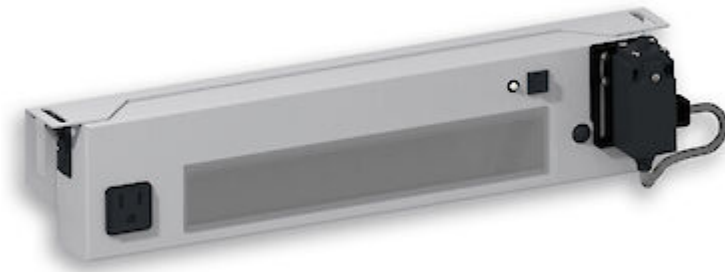

Motion sensor operated enclosure LED lamp

Description

Order Number:	490515612
Color:	RAL 9003
Housing Material:	Mild steel, powder coated
Ingress protection:	IP 20
Included:	Bewegungsmelder NEMA 5-15 Steckdose (max. 10.6 A) Türkontakt vorbereitet Daisy Chain max. 10
Note:	Door Switch to ordered separately part no. 490505
Approvals:	CE
UL File Number:	-

Technical data

Operating temperature range:	-22°F - 122°F
Mounting:	M5 Schrauben (x2)
Dimension H x W x D:	16.54 x 3.54 x 1.77 inch
Weight:	2 kg
Voltage / Frequency:	115 V ~ 50/60 Hz
Rated current:	10.6 A
Power consumption:	16 W
Lamp:	EB-7801
Luminosity:	1500 lm / 5100 K
Lifetime:	60,000 hrs. @ 68°F
Connection:	Empfohlene externe Vorsicherung: 17 A (T) oder Schutzschalter C16