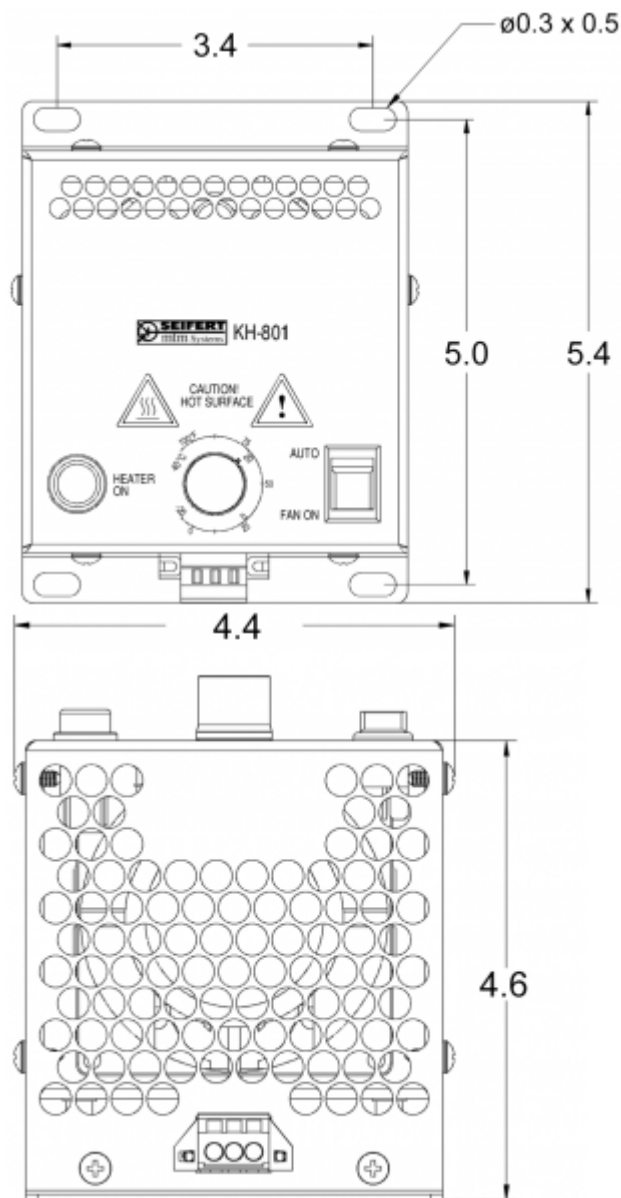

Fan Heater

Description

Order Number:	801125D22001
Brand Name:	SOLIFLEX
Color:	silver
Housing Material:	Aluminum
Ingress protection to EN 60 529:	IP 20
Included:	Einstellbarer Thermostat Betriebszustandsleuchte Lüfterschalter Auto / An
Optional:	35mm DIN Rail clip (EN50022) Part-no. SP-KH801-AK-1
Approvals:	CE
UL File Number:	E358386

Technical data

Heating power at 50°F:	125 W
Operating temperature range:	-4°F - +104°F
Mounting:	DIN rail
Dimension H x W x D:	5.39 x 4.09 x 4.61 inch
Weight:	1.76 lbs
Voltage / Frequency:	24 V DC
Rated current:	5.3 A
Fan air flow, approx.:	15.9 cfm
Fuse:	6 A (T)
Connection:	Anschlussklemmen

Air flow:

Cut out Dimensions:

Order Information

Zolltarifnummer	85162999
EAN Nummer	5350604020313