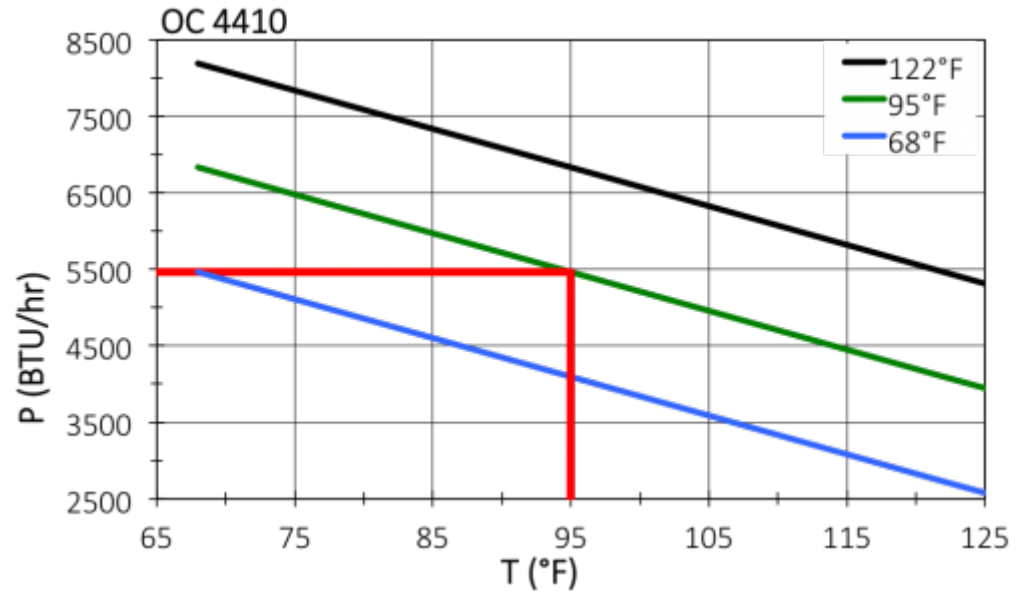

Outdoor Radar Dome Air Conditioner

Description

Order Number:	4410886
Brand Name:	Compact Outdoor
Color:	RAL 7035
Housing Material:	Stainless steel AISI 304 (V2A)
Ingress protection to EN 60 529:	IP 56
Note:	The unit has an internal MCB (miniature circuit breaker) accessible by removing the front cover
Approvals:	CE

Technical data

Cooling capacity 95F/95F:	5460 BTU (104F/113F)
Cooling capacity 95F/122F:	5460 BTU (104F/113F)
Compressor type:	Rotary piston compressor
Refrigerant / GWP:	R134a / 1430
Refrigerant charge:	750 g / 26.5 oz
High / low pressure:	21 / 6 bar 305 / 88 psig
Air volume flow (system / unimpeded):	Ambient air circuit: 312 / 706 cfm Cabinet air circuit: 220 / 324 cfm
Operating temperature range:	+68°F - +122°F
Mounting:	Standalone
Dimension H x W x D:	21.6 x 21.9 x 19.7 inch
Weight:	110 lbs.
Voltage / Frequency:	120 V ~ 60 Hz
Starting current:	37 A
Max. current:	9 A
Max. power:	1,100 W
Fuse:	16 A (T)
Short-circuit current rating:	5 kA
Connection:	2 x 3 m 180 mm flexible plastic duct

Performance graph:

Cut out Dimensions: