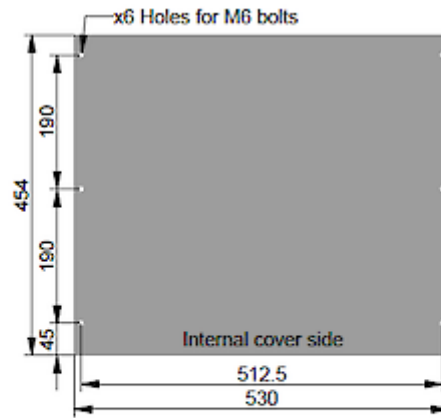

Outdoor Radar Dome Air Conditioner

Description

| | |
|---|---|
| Order Number: | 4410918 |
| Brand Name: | Compact Outdoor |
| Color: | RAL 7035 |
| Housing Material: | Stainless steel AISI 304 (V2A) |
| Ingress protection to EN 60 529: | IP 56 |
| Note: | The unit has an internal MCB (miniature circuit breaker) accessible by removing the front cover |
| Approvals: | CE |

Technical data

| | |
|--|--|
| Cooling capacity 95F/95F: | 5460 BTU (104F/113F) |
| Cooling capacity 95F/122F: | 5460 BTU (104F/113F) |
| Compressor type: | Rotary piston compressor |
| Refrigerant / GWP: | R134a / 1430 |
| Refrigerant charge: | 750 g / 26.5 oz |
| High / low pressure: | 21 / 6 bar 305 / 88 psig |
| Air volume flow (system / unimpeded): | Ambient air circuit: 312 / 706 cfm Cabinet air circuit: 220 / 324 cfm |
| Operating temperature range: | +68°F - +122°F |
| Mounting: | Standalone |
| Dimension H x W x D: | 21.6 x 21.9 x 19.7 inch |
| Weight: | 110 lbs. |
| Voltage / Frequency: | 230 V ~ 50/60 Hz |
| Current 95F95F: | 4.2 A |
| Starting current: | 15.5 A |
| Max. current: | 4.7 A |
| Nominal power 95F95F: | 1.02 kW |
| Max. power: | 1.02 kW |
| Fuse: | 10 A (T) |
| Short-circuit current rating: | 5 kA |
| Connection: | 2 x 3 m 180 mm flexible plastic duct |

Performance graph:

Cut out Dimensions:

Order Information

| | |
|-------------------|---------------|
| Taric code | 84158200 |
| GTIN (EAN) | 5350604321816 |