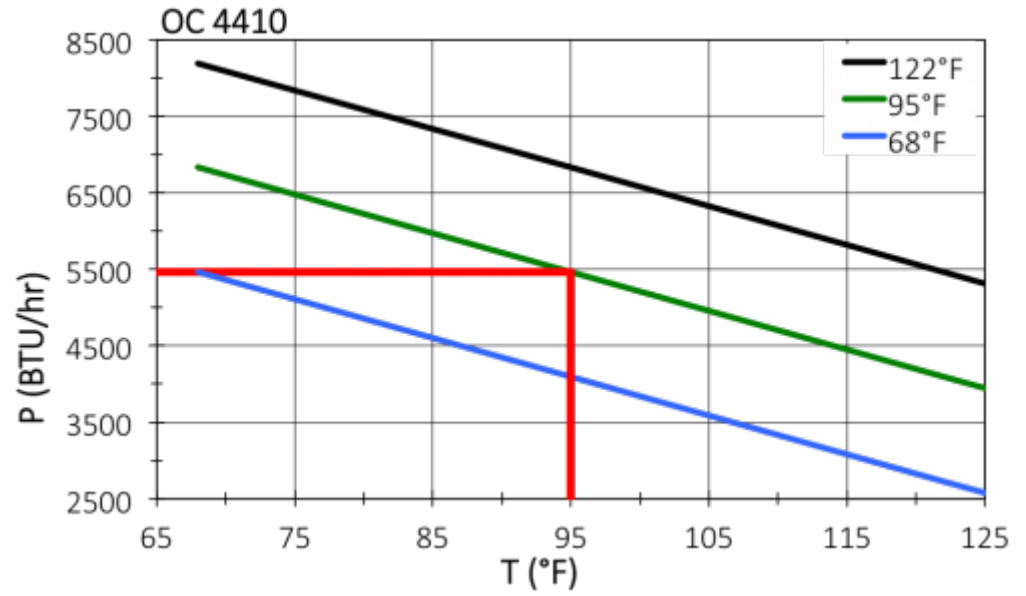

Performance graph: