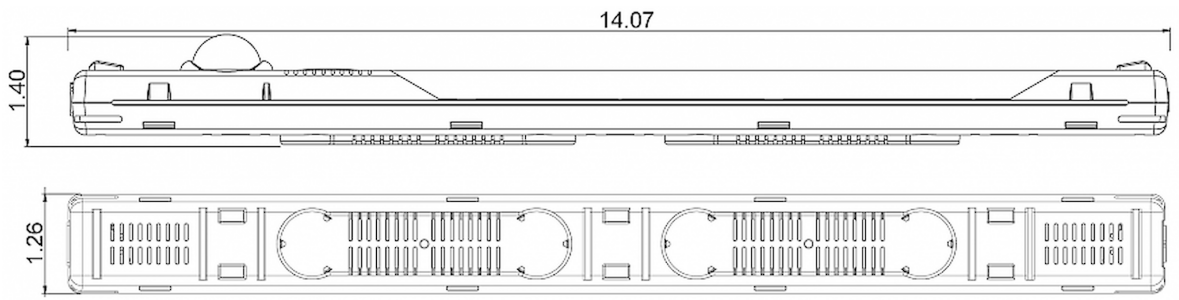

LED light (reduced sensitivity)

Description

Order Number:	0906630183
Krones Art.-Nr.:	0906630183
Brand Name:	STRIPLITE
Color:	Top cover transparent / body blue
Housing Material:	PC plastic
Ingress protection to EN 60 529:	IP 20
Included:	Bewegungsmelder
Note:	Class II Energy class G Reduzierte Sensibilität
Sk Hinweis:	LED Leuchte - reduzierte Sensibilität
Approvals:	CE, cURus

Technical data

Operating temperature range:	-22°F -158°F UL max temp: 140°F
Mounting:	Magnets / clips
Dimension H x W x D:	14.07 x 1.26 x 1.4 inch
Voltage / Frequency:	24-265 V DC/AC ~ 0/50/60 Hz
Luminosity:	400 Lm
Lifetime:	50,000 hrs. @ 68°F
Connection:	Wieland connector

**Cut out
Dimensions:**

Order Information

Zolltarifnummer

94054231
