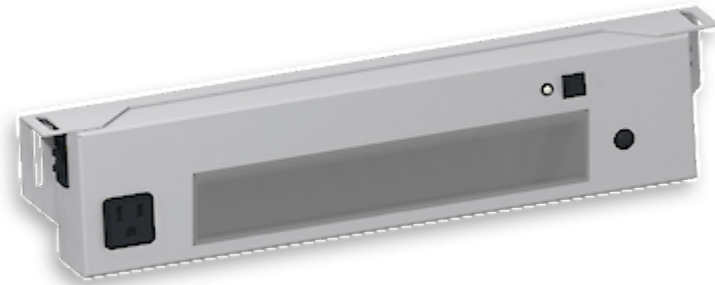

LED Schaltschrankleuchte mit Bewegungsmelder

Description

Order Number:	490513612
Color:	RAL 9003
Housing Material:	Mild steel, powder coated
Ingress protection:	IP 20
Included:	Bewegungsmelder NEMA 5-15 Steckdose (max. 10.6 A) Daisy Chain
Approvals:	CE, cURus
UL File Number:	E358386

Technical data

Operating temperature range:	-22°F - 122°F
Mounting:	M5 Schrauben (x2)
Dimension H x W x D:	16.54 x 3.54 x 1.77 inch
Weight:	2 kg
Voltage / Frequency:	115 V ~ 50/60 Hz
Rated current:	10.6 A
Power consumption:	16 W
Lamp:	EB-7801
Luminosity:	1500 lm / 5100 K
Lifetime:	60,000 hrs. @ 68°F
Connection:	Wieland/Adels connector