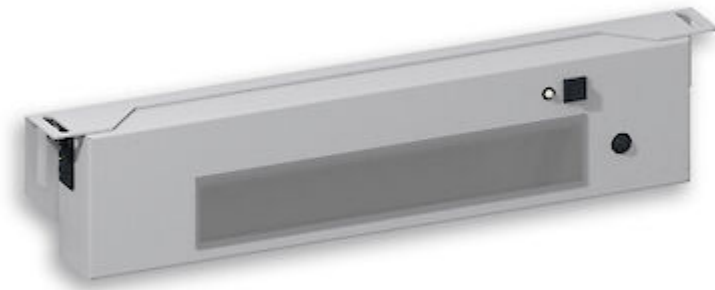

Sensor operated LED lamp. Only for installation inside industrial control cabinets.

Description

Order Number:	490561612
Color:	RAL 9003
Housing Material:	Mild steel, powder coated
Ingress protection to EN 60 529:	IP 20
Included:	Bewegungsmelder
Sk Hinweis:	Suitable for damp locations
Approvals:	CE, cURus
UL File Number:	E358386

Technical data

Operating temperature range:	-22°F - 122°F
Mounting:	M5 Schrauben (x2)
Dimension H x W x D:	16.54 x 3.54 x 1.77 inch
Weight:	2 kg
Voltage / Frequency:	24 V DC
Voltage tolerance:	Verwenden Sie nur SELV-DC-Stromquellen
Rated current:	5 A
Power consumption:	12 W
Lamp:	EB-7801
Luminosity:	1500 lm / 5100 K
Lifetime:	60,000 hrs. @ 68°F
Connection:	Empfohlene externe Vorsicherung: 7 A (T)