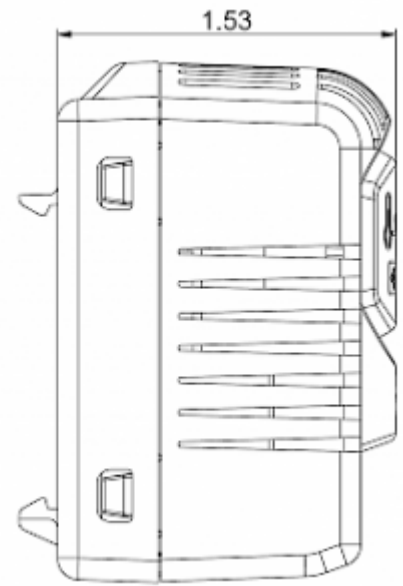

Pre-set thermostat NC

Description

| | |
|---|----------------------------|
| Order Number: | 301020 |
| Brand Name: | SOLIFLEX |
| Color: | Grey RAL 7011 |
| Housing Material: | PC plastic |
| Ingress protection to EN 60 529: | IP 20 |
| Note: | Hyst.10±2K / Sw.Pt.tol ±2K |
| Approvals: | CE, cURus |
| UL File Number: | E358385 |

Technical data

| | |
|-------------------------------------|--|
| Operating temperature range: | -40°F - 176°F |
| Setting range: | OFF 25°C/77°F - ON 15°C/59°F |
| Mounting: | DIN rail 1.38 inch |
| Dimension H x W x D: | 12.36 x 1.54 x 1.53 inch |
| Weight: | ~ 1.76 oz. |
| Voltage / Frequency: | max. 250 V AC 16 A(res) / 10 A(ind) max. 72 V DC max. 30 W |
| Lifetime: | 30k Cycles |
| Connection: | 2-pole terminal, clamping torque 0.5 Nm max. solid wire - 2.5 mm ² max. stranded wire - 1.5 mm ² max. |

Cut out Dimensions:

Order Information

| | |
|------------------------|---------------|
| Zolltarifnummer | 90321080 |
| EAN Nummer | 5350604010048 |