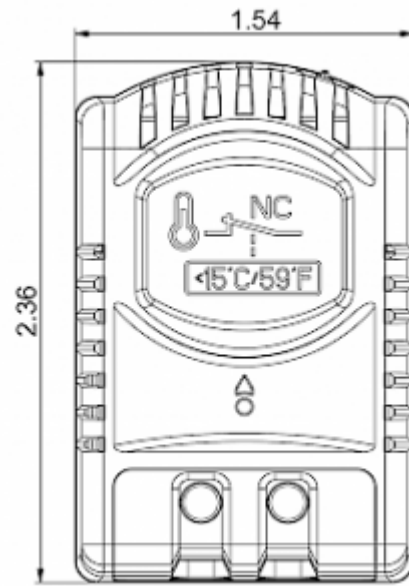

Pre-set thermostat NC

Description

| | |
|---|----------------------------|
| Order Number: | 301020 |
| Brand Name: | SOLIFLEX |
| Color: | Grey RAL 7011 |
| Housing Material: | PC plastic |
| Ingress protection to EN 60 529: | IP 20 |
| Note: | Hyst.10±2K / Sw.Pt.tol ±2K |
| Approvals: | CE, cURus |
| UL File Number: | E358385 |

Technical data

| | |
|-------------------------------------|--|
| Operating temperature range: | -40°F - 176°F |
| Setting range: | OFF 25°C/77°F - ON 15°C/59°F |
| Mounting: | DIN rail 1.38 inch |
| Dimension H x W x D: | 12.36 x 1.54 x 1.53 inch |
| Weight: | ~ 1.76 oz. |
| Voltage / Frequency: | max. 250 V AC 16 A(res) / 10 A(ind) max. 72 V DC max. 30 W |
| Lifetime: | 30k Cycles |
| Connection: | 2-pole terminal, clamping torque 0.5 Nm max. solid wire - 2.5 mm ² max. stranded wire - 1.5 mm ² max. |

Cut out Dimensions:

Order Information

| | |
|------------------------|---------------|
| Zolltarifnummer | 90321080 |
| EAN Nummer | 5350604010048 |