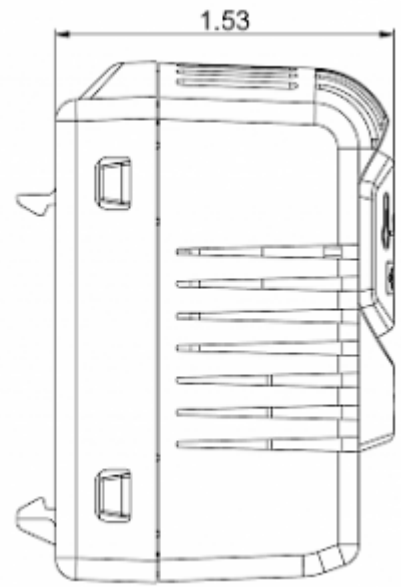

## Technical data

<b>Operating temperature range:</b>	-40°F - +176°F
<b>Setting range:</b>	ON 35°C/95°F - OFF 25°C/77°F
<b>Mounting:</b>	DIN rail 1.38 inch
<b>Dimension H x W x D:</b>	12.36 x 1.54 x 1.53 inch
<b>Weight:</b>	~ 1.76 oz.
<b>Voltage / Frequency:</b>	max. 250 V AC 16 A(res) / 10 A(ind) max. 72 V DC max. 30 W
<b>Lifetime:</b>	100,000 hrs.
<b>Connection:</b>	2-pole terminal, clamping torque 0.5 Nm max. solid wire - 2.5 mm <sup>2</sup> max. stranded wire - 1.5 mm <sup>2</sup> max.

**Cut out dimensions:**