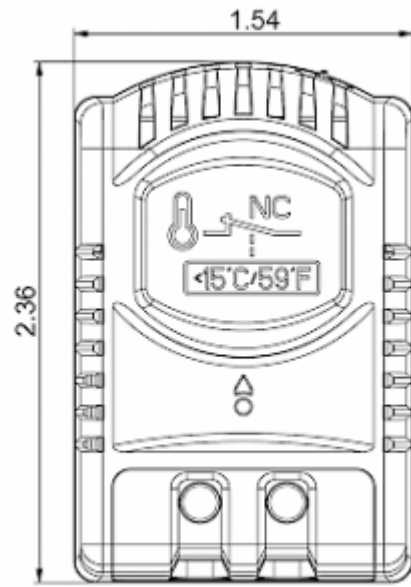

## Description

<b>Order Number:</b>	301030
<b>Brand Name:</b>	SOLIFLEX
<b>Color:</b>	Grey RAL 7011
<b>Housing Material:</b>	PC plastic
<b>Ingress protection:</b>	IP 20
<b>Note:</b>	Hyst.10±2K / Sw.Pt.tol ±2K
<b>Approvals:</b>	CE, cURus
<b>UL File Number:</b>	E358385

## Technical data

<b>Operating temperature range:</b>	-40°F - +176°F
<b>Setting range:</b>	ON 35°C/95°F - OFF 25°C/77°F
<b>Mounting:</b>	DIN rail 1.38 inch
<b>Dimension H x W x D:</b>	12.36 x 1.54 x 1.53 inch
<b>Weight:</b>	~ 1.76 oz.
<b>Voltage / Frequency:</b>	max. 250 V AC 16 A(res) / 10 A(ind) max. 72 V DC max. 30 W
<b>Lifetime:</b>	100,000 hrs.
<b>Connection:</b>	2-pole terminal, clamping torque 0.5 Nm max. solid wire - 2.5 mm <sup>2</sup> max. stranded wire - 1.5 mm <sup>2</sup> max.

**Cut out dimensions:**