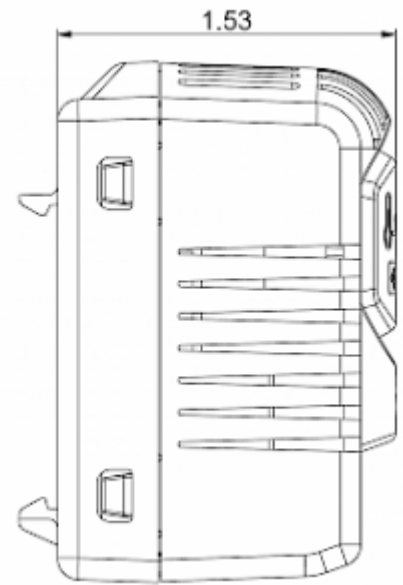

Pre-set thermostat NO

Description

Order Number:	301030
Brand Name:	SOLIFLEX
Color:	Grey RAL 7011
Housing Material:	PC plastic
Ingress protection:	IP 20
Note:	Hyst.10±2K / Sw.Pt.tol ±2K
Approvals:	CE, cURus
UL File Number:	E358385

Technical data

Operating temperature range:	-40°F - +176°F
Setting range:	ON 35°C/95°F - OFF 25°C/77°F
Mounting:	DIN rail 1.38 inch
Dimension H x W x D:	12.36 x 1.54 x 1.53 inch
Weight:	~ 1.76 oz.
Voltage / Frequency:	max. 250 V AC 16 A(res) / 10 A(ind) max. 72 V DC max. 30 W
Lifetime:	100,000 hrs.
Connection:	2-pole terminal, clamping torque 0.5 Nm max. solid wire - 2.5 mm ² max. stranded wire - 1.5 mm ² max.

Cut out dimensions:

Order Information

Zolltarifnummer	90321089
EAN Nummer	5350604010062