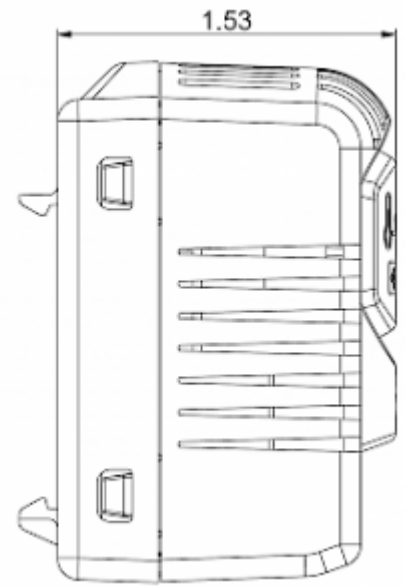

## Technical data

<b>Operating temperature range:</b>	-40°F - 176°F
<b>Setting range:</b>	ON 35°C/95°F - OFF 25°C/77°F
<b>Mounting:</b>	DIN rail 1.38 inch
<b>Dimension H x W x D:</b>	12.36 x 1.54 x 1.53 inch
<b>Weight:</b>	~ 1.76 oz.
<b>Voltage / Frequency:</b>	max. 250 V AC 16 A(res) / 10 A(ind) max. 72 V DC max. 30 W
<b>Lifetime:</b>	100,000 hrs.
<b>Connection:</b>	2-pole terminal, clamping torque 0.5 Nm max. solid wire - 2.5 mm <sup>2</sup> max. stranded wire - 1.5 mm <sup>2</sup> max.

**Cut out Dimensions:**