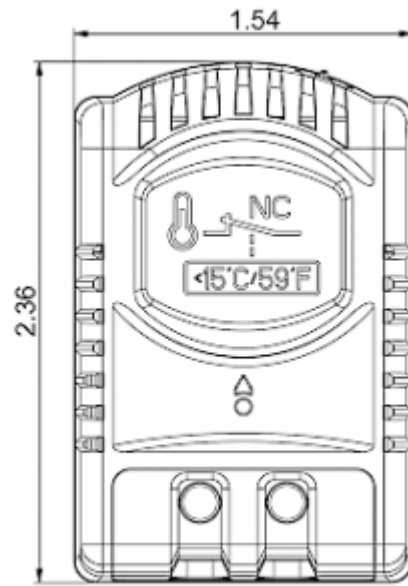

### Description

<b>Order Number:</b>	301030
<b>Brand Name:</b>	SOLIFLEX
<b>Color:</b>	Grey RAL 7011
<b>Housing Material:</b>	PC plastic
<b>Ingress protection to EN 60 529:</b>	IP 20
<b>Note:</b>	Hyst.10±2K / Sw.Pt.tol ±2K
<b>Approvals:</b>	CE, cURus
<b>UL File Number:</b>	E358385

## Technical data

<b>Operating temperature range:</b>	-40°F - 176°F
<b>Setting range:</b>	ON 35°C/95°F - OFF 25°C/77°F
<b>Mounting:</b>	DIN rail 1.38 inch
<b>Dimension H x W x D:</b>	12.36 x 1.54 x 1.53 inch
<b>Weight:</b>	~ 1.76 oz.
<b>Voltage / Frequency:</b>	max. 250 V AC 16 A(res) / 10 A(ind) max. 72 V DC max. 30 W
<b>Lifetime:</b>	100,000 hrs.
<b>Connection:</b>	2-pole terminal, clamping torque 0.5 Nm max. solid wire - 2.5 mm <sup>2</sup> max. stranded wire - 1.5 mm <sup>2</sup> max.

**Cut out Dimensions:**