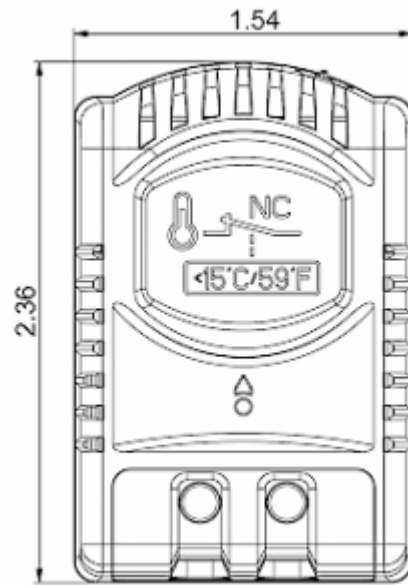

Pre-set thermostat NO

Description

Order Number:	301030
Brand Name:	SOLIFLEX
Color:	Grey RAL 7011
Housing Material:	PC plastic
Ingress protection:	IP 20
Note:	Hyst.10±2K / Sw.Pt.tol ±2K
Approvals:	CE, cURus
UL File Number:	E358385

Technical data

Operating temperature range:	-40°F - +176°F
Setting range:	ON 35°C/95°F - OFF 25°C/77°F
Mounting:	DIN rail 1.38 inch
Dimension H x W x D:	12.36 x 1.54 x 1.53 inch
Weight:	~ 1.76 oz.
Voltage / Frequency:	max. 250 V AC 16 A(res) / 10 A(ind) max. 72 V DC max. 30 W
Lifetime:	100,000 hrs.
Connection:	2-pole terminal, clamping torque 0.5 Nm max. solid wire - 2.5 mm ² max. stranded wire - 1.5 mm ² max.

Cut out dimensions:

Order Information

Zolltarifnummer	90321089
EAN Nummer	5350604010062