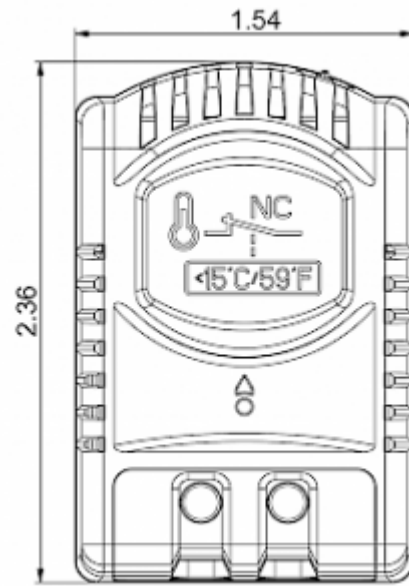

### Description

<b>Order Number:</b>	301050
<b>Brand Name:</b>	SOLIFLEX
<b>Color:</b>	Grey RAL 7011
<b>Housing Material:</b>	PC plastic
<b>Ingress protection to EN 60 529:</b>	IP 20
<b>Note:</b>	Hyst.10±2K / Sw.Pt.tol ±2K
<b>Approvals:</b>	CE, cURus
<b>UL File Number:</b>	E358385

## Technical data

<b>Operating temperature range:</b>	-40°F - 176°F
<b>Setting range:</b>	ON 60°C/140°F - OFF 50°C/122°F
<b>Mounting:</b>	DIN rail 1.38 inch
<b>Dimension H x W x D:</b>	12.36 x 1.54 x 1.53 inch
<b>Weight:</b>	~ 1.76 oz.
<b>Voltage / Frequency:</b>	max. 250 V AC 16 A(res) / 10 A(ind) max. 72 V DC max. 30 W
<b>Lifetime:</b>	30k Cycles
<b>Connection:</b>	2-pole terminal, clamping torque 0.5 Nm max. solid wire - 2.5 mm <sup>2</sup> max. stranded wire - 1.5 mm <sup>2</sup> max.

**Cut out Dimensions:**