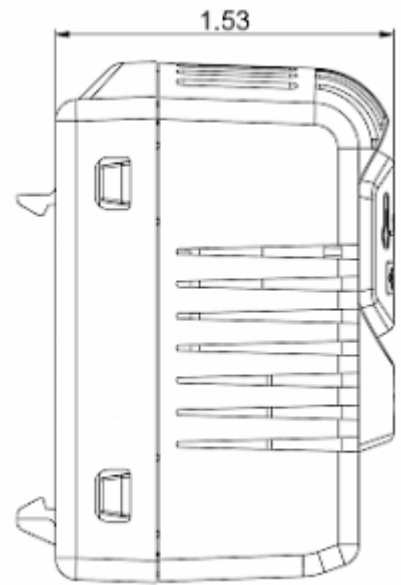

## Technical data

<b>Operating temperature range:</b>	-40°F - +176°F
<b>Setting range:</b>	ON 60°C/140°F - OFF 50°C/122°F
<b>Mounting:</b>	DIN rail 1.38 inch
<b>Dimension H x W x D:</b>	12.36 x 1.54 x 1.53 inch
<b>Weight:</b>	~ 1.76 oz.
<b>Voltage / Frequency:</b>	max. 250 V AC 16 A(res) / 10 A(ind) max. 72 V DC max. 30 W
<b>Lifetime:</b>	30k Cycles
<b>Connection:</b>	2-pole terminal, clamping torque 0.5 Nm max. solid wire - 2.5 mm <sup>2</sup> max. stranded wire - 1.5 mm <sup>2</sup> max.

**Cut out dimensions:**