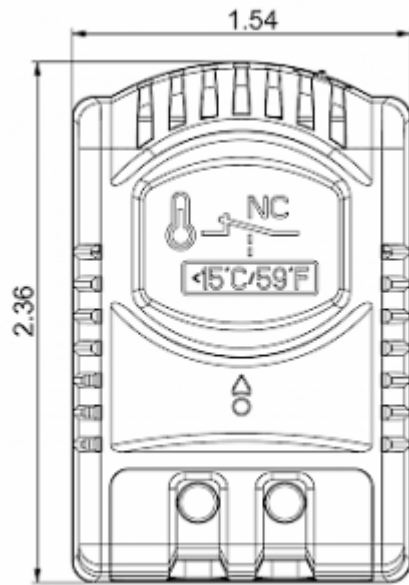

## Description

<b>Order Number:</b>	301050
<b>Brand Name:</b>	SOLIFLEX
<b>Color:</b>	Grey RAL 7011
<b>Housing Material:</b>	PC plastic
<b>Ingress protection:</b>	IP 20
<b>Note:</b>	Hyst.10±2K / Sw.Pt.tol ±2K
<b>Approvals:</b>	CE, cURus
<b>UL File Number:</b>	E358385

## Technical data

<b>Operating temperature range:</b>	-40°F - +176°F
<b>Setting range:</b>	ON 60°C/140°F - OFF 50°C/122°F
<b>Mounting:</b>	DIN rail 1.38 inch
<b>Dimension H x W x D:</b>	12.36 x 1.54 x 1.53 inch
<b>Weight:</b>	~ 1.76 oz.
<b>Voltage / Frequency:</b>	max. 250 V AC 16 A(res) / 10 A(ind) max. 72 V DC max. 30 W
<b>Lifetime:</b>	30k Cycles
<b>Connection:</b>	2-pole terminal, clamping torque 0.5 Nm max. solid wire - 2.5 mm <sup>2</sup> max. stranded wire - 1.5 mm <sup>2</sup> max.

**Cut out dimensions:**