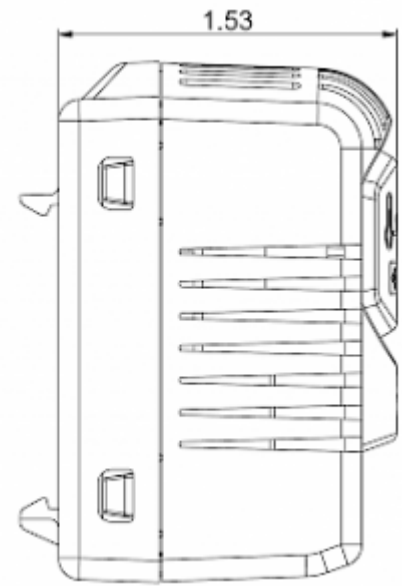

## Technical data

<b>Operating temperature range:</b>	-40°F - 176°F
<b>Setting range:</b>	ON 60°C/140°F - OFF 50°C/122°F
<b>Mounting:</b>	DIN rail 1.38 inch
<b>Dimension H x W x D:</b>	12.36 x 1.54 x 1.53 inch
<b>Weight:</b>	~ 1.76 oz.
<b>Voltage / Frequency:</b>	max. 250 V AC 16 A(res) / 10 A(ind) max. 72 V DC max. 30 W
<b>Lifetime:</b>	30k Cycles
<b>Connection:</b>	2-pole terminal, clamping torque 0.5 Nm max. solid wire - 2.5 mm <sup>2</sup> max. stranded wire - 1.5 mm <sup>2</sup> max.

**Cut out Dimensions:**