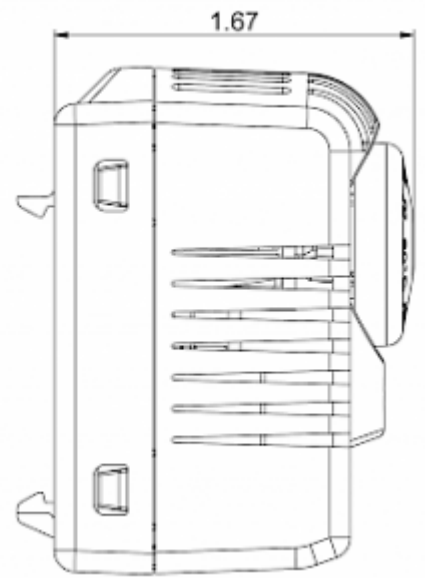

Thermostat NC

Description

Order Number:	301110
Brand Name:	SOLIFLEX
Color:	Grey (RAL 7011)
Housing Material:	PC plastic
Ingress protection:	IP 20
Note:	Hyst. 7±3K / Sw.Pt.tol ±4K
Approvals:	CE, cURus
UL File Number:	E358385

Technical data

Operating temperature range:	-40°F - 176°F
Setting range:	-10°C - 80°C
Mounting:	Clips for DIN rail 1.38 inch
Dimension H x W x D:	2.36 x 1.54 x 1.67 inch
Weight:	~ 2.3 oz.
Voltage / Frequency:	max. 250 V AC 16 A(res) / 2 A(ind) max. 72 V DC max. 30 W
Lifetime:	100,000 hrs.
Connection:	2-pole terminal, clamping torque 0.5 Nm max. solid wire - AWG 14 max stranded wire - AWG 16 max

Cut out dimensions:

Order Information

Zolltarifnummer	90321089
EAN Nummer	5350604010123