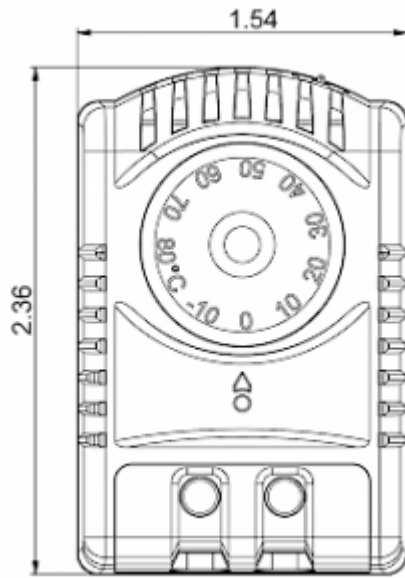

Thermostat NC

Description

Order Number:	301110
Brand Name:	SOLIFLEX
Color:	Grey (RAL 7011)
Housing Material:	PC plastic
Ingress protection:	IP 20
Note:	Hyst. 7±3K / Sw.Pt.tol ±4K
Approvals:	CE, cURus
UL File Number:	E358385

Technical data

Operating temperature range:	-40°F - 176°F
Setting range:	-10°C - 80°C
Mounting:	Clips for DIN rail 1.38 inch
Dimension H x W x D:	2.36 x 1.54 x 1.67 inch
Weight:	~ 2.3 oz.
Voltage / Frequency:	max. 250 V AC 16 A(res) / 2 A(ind) max. 72 V DC max. 30 W
Lifetime:	100,000 hrs.
Connection:	2-pole terminal, clamping torque 0.5 Nm max. solid wire - AWG 14 max stranded wire - AWG 16 max

Cut out dimensions:

Order Information

Zolltarifnummer	90321089
EAN Nummer	5350604010123