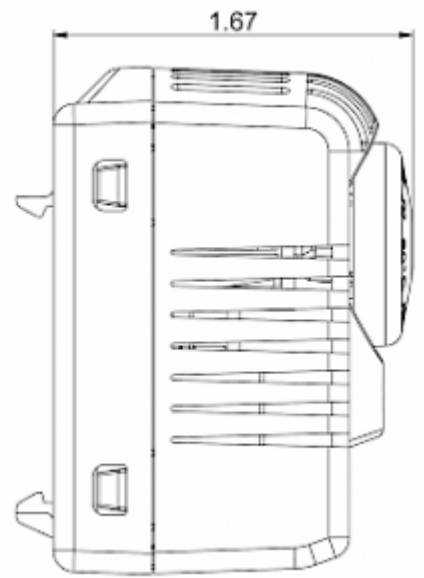

Thermostat NO

Description

Order Number:	301120
Brand Name:	SOLIFLEX
Color:	Grey (RAL 7011)
Housing Material:	PC plastic
Ingress protection:	IP 20
Note:	Hyst. 7±3K / Sw.Pt.tol ±4K
Approvals:	CE, cURus
UL File Number:	E358385

Technical data

Operating temperature range:	-40°F - 176°F
Setting range:	14°F - 176°F
Mounting:	Clips for DIN rail 1.38 inch
Dimension H x W x D:	2.36 x 1.54 x 1.67 inch
Weight:	~ 2.3 oz.
Voltage / Frequency:	max. 250 V AC 16 A(res) / 2 A(ind) max. 72 V DC max. 30 W
Lifetime:	100,000 hrs.
Connection:	2-pole terminal, clamping torque 0.5 Nm max. solid wire - AWG 14 max stranded wire - AWG 16 max

Cut out dimensions:

Order Information

Zolltarifnummer	90321089
EAN Nummer	5350604010154