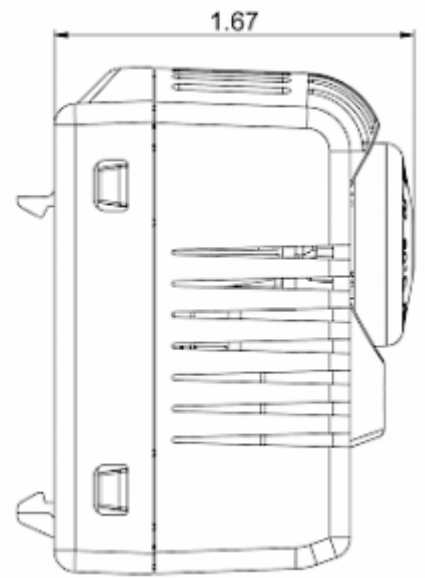

Thermostat NO

Description

Order Number:	301120
Brand Name:	SOLIFLEX
Color:	Grey (RAL 7011)
Housing Material:	PC plastic
Ingress protection:	IP 20
Note:	Hyst. 7±3K / Sw.Pt.tol ±4K
Approvals:	CE, cURus
UL File Number:	E358385

Technical data

Operating temperature range:	-40°F - 176°F
Setting range:	14°F - 176°F
Mounting:	Clips for DIN rail 1.38 inch
Dimension H x W x D:	2.36 x 1.54 x 1.67 inch
Weight:	~ 2.3 oz.
Voltage / Frequency:	max. 250 V AC 16 A(res) / 2 A(ind) max. 72 V DC max. 30 W
Lifetime:	100,000 hrs.
Connection:	2-pole terminal, clamping torque 0.5 Nm max. solid wire - AWG 14 max stranded wire - AWG 16 max

Cut out dimensions:

Order Information

Zolltarifnummer	90321089
EAN Nummer	5350604010154