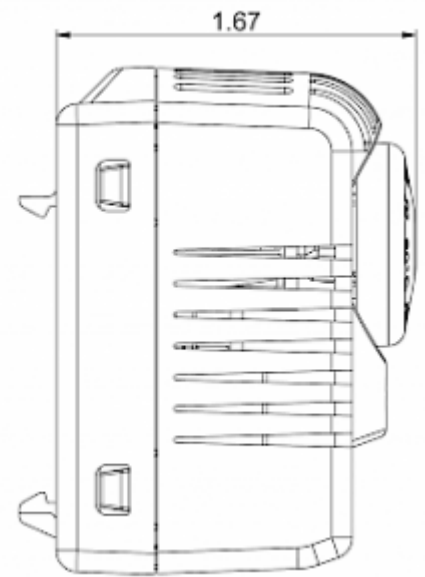

## Technical data

<b>Operating temperature range:</b>	-40°F - 176°F
<b>Setting range:</b>	14°F - 176°F
<b>Mounting:</b>	Clips for DIN rail 1.38 inch
<b>Dimension H x W x D:</b>	2.36 x 1.54 x 1.67 inch
<b>Weight:</b>	~ 2.3 oz.
<b>Voltage / Frequency:</b>	max. 250 V AC 16 A(res) / 2 A(ind) max. 72 V DC max. 30 W
<b>Lifetime:</b>	100,000 hrs.
<b>Connection:</b>	2-pole terminal, clamping torque 0.5 Nm max. solid wire - AWG 14 max stranded wire - AWG 16 max

**Cut out Dimensions:**