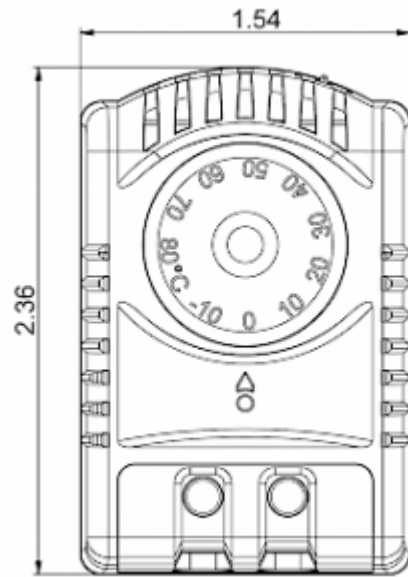

## Description

<b>Order Number:</b>	301120
<b>Brand Name:</b>	SOLIFLEX
<b>Color:</b>	Grey (RAL 7011)
<b>Housing Material:</b>	PC plastic
<b>Ingress protection to EN 60 529:</b>	IP 20
<b>Note:</b>	Hyst. 7±3K / Sw.Pt.tol ±4K
<b>Approvals:</b>	CE, cURus
<b>UL File Number:</b>	E358385

## Technical data

<b>Operating temperature range:</b>	-40°F - 176°F
<b>Setting range:</b>	14°F - 176°F
<b>Mounting:</b>	Clips for DIN rail 1.38 inch
<b>Dimension H x W x D:</b>	2.36 x 1.54 x 1.67 inch
<b>Weight:</b>	~ 2.3 oz.
<b>Voltage / Frequency:</b>	max. 250 V AC 16 A(res) / 2 A(ind) max. 72 V DC max. 30 W
<b>Lifetime:</b>	100,000 hrs.
<b>Connection:</b>	2-pole terminal, clamping torque 0.5 Nm max. solid wire - AWG 14 max stranded wire - AWG 16 max

**Cut out Dimensions:**