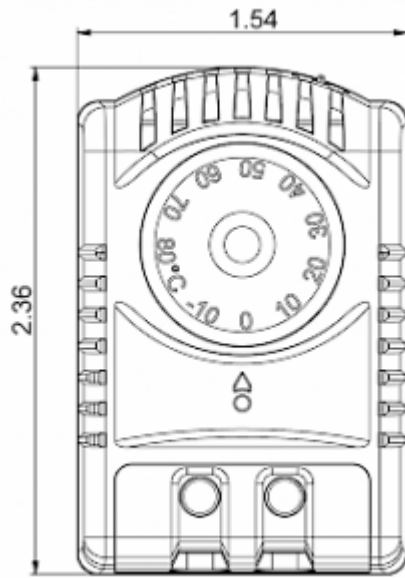

Thermostat NO

Description

Order Number:	301120
Brand Name:	SOLIFLEX
Color:	Grey (RAL 7011)
Housing Material:	PC plastic
Ingress protection:	IP 20
Note:	Hyst. 7±3K / Sw.Pt.tol ±4K
Approvals:	CE, cURus
UL File Number:	E358385

Technical data

Operating temperature range:	-40°F - 176°F
Setting range:	14°F - 176°F
Mounting:	Clips for DIN rail 1.38 inch
Dimension H x W x D:	2.36 x 1.54 x 1.67 inch
Weight:	~ 2.3 oz.
Voltage / Frequency:	max. 250 V AC 16 A(res) / 2 A(ind) max. 72 V DC max. 30 W
Lifetime:	100,000 hrs.
Connection:	2-pole terminal, clamping torque 0.5 Nm max. solid wire - AWG 14 max stranded wire - AWG 16 max

Cut out dimensions:

Order Information

Zolltarifnummer	90321089
EAN Nummer	5350604010154