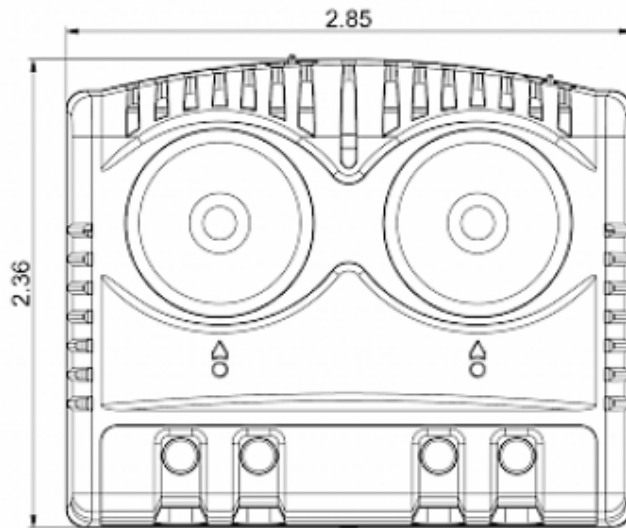

Twin thermostat NCNC

Description

Order Number:	301210
Brand Name:	SOLIFLEX
Color:	Grey (RAL 7011)
Housing Material:	PC plastic
Ingress protection to EN 60 529:	IP 20
Note:	Hyst. $7\pm 3K$ / Sw.Pt.tol $\pm 4K$
Approvals:	CE, cURus
UL File Number:	E358385

Technical data

Operating temperature range:	-40°F - +176°F
Setting range:	-10°C - 80°C
Mounting:	Clips for DIN rail 1.38 inch
Dimension H x W x D:	2.36 x 2.85 x 1.67 inch
Weight:	~3.89 oz.
Voltage / Frequency:	max. 250 V AC 16 A(res) / 2 A(ind) max. 72 V DC max. 30 W
Lifetime:	100,000 hrs.
Connection:	2-pole terminal (x2), clamping torque 0.5 Nm max. solid wire - AWG 14 max., stranded wire - AWG 16 max.

**Cut out
Dimensions:**

Order Information

Zolltarifnummer	90321080
EAN Nummer	5350604010222