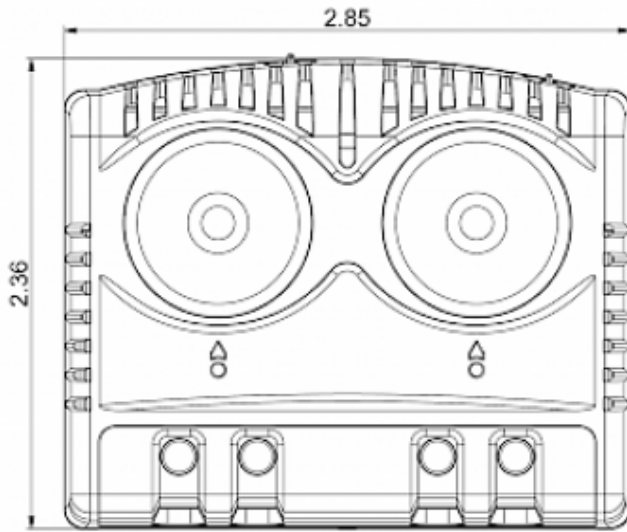

## Description

<b>Order Number:</b>	301210
<b>Brand Name:</b>	SOLIFLEX
<b>Color:</b>	Grey (RAL 7011)
<b>Housing Material:</b>	PC plastic
<b>Ingress protection:</b>	IP 20
<b>Note:</b>	Hyst. 7±3K / Sw.Pt.tol ±4K
<b>Approvals:</b>	CE, cURus
<b>UL File Number:</b>	E358385

## Technical data

<b>Operating temperature range:</b>	-40°F - +176°F
<b>Setting range:</b>	-10°C - 80°C
<b>Mounting:</b>	Clips for DIN rail 1.38 inch
<b>Dimension H x W x D:</b>	2.36 x 2.85 x 1.67 inch
<b>Weight:</b>	~3.89 oz.
<b>Voltage / Frequency:</b>	max. 250 V AC 16 A(res) / 2 A(ind) max. 72 V DC max. 30 W
<b>Lifetime:</b>	100,000 hrs.
<b>Connection:</b>	2-pole terminal (x2), clamping torque 0.5 Nm max. solid wire - AWG 14 max., stranded wire - AWG 16 max.

**Cut out  
dimensions:**