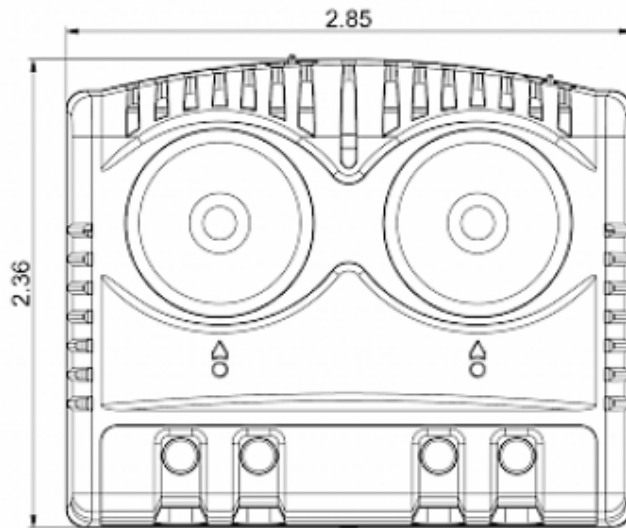

Twin thermostat NCNC

Description

Order Number:	301210
Brand Name:	SOLIFLEX
Color:	Grey (RAL 7011)
Housing Material:	PC plastic
Ingress protection to EN 60 529:	IP 20
Note:	Hyst. 7±3K / Sw.Pt.tol ±4K
Approvals:	CE, cURus
UL File Number:	E358385

Technical data

Operating temperature range:	-40°F - +176°F
Setting range:	-10°C - 80°C
Mounting:	Clips for DIN rail 1.38 inch
Dimension H x W x D:	2.36 x 2.85 x 1.67 inch
Weight:	~3.89 oz.
Voltage / Frequency:	max. 250 V AC 16 A(res) / 2 A(ind) max. 72 V DC max. 30 W
Lifetime:	100,000 hrs.
Connection:	2-pole terminal (x2), clamping torque 0.5 Nm max. solid wire - AWG 14 max., stranded wire - AWG 16 max.

**Cut out
Dimensions:**

Order Information

Zolltarifnummer	90321080
EAN Nummer	5350604010222