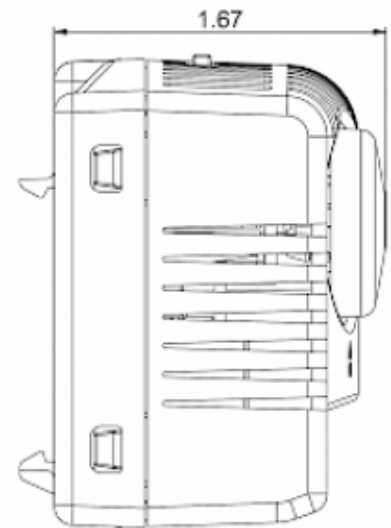

Twin thermostat NCNC

Description

Order Number:	301210
Brand Name:	SOLIFLEX
Color:	Grey (RAL 7011)
Housing Material:	PC plastic
Ingress protection to EN 60 529:	IP 20
Note:	Hyst. $7\pm 3K$ / Sw.Pt.tol $\pm 4K$
Approvals:	CE, cURus
UL File Number:	E358385

Technical data

Operating temperature range:	-40°F - +176°F
Setting range:	-10°C - 80°C
Mounting:	Clips for DIN rail 1.38 inch
Dimension H x W x D:	2.36 x 2.85 x 1.67 inch
Weight:	~3.89 oz.
Voltage / Frequency:	max. 250 V AC 16 A(res) / 2 A(ind) max. 72 V DC max. 30 W
Lifetime:	100,000 hrs.
Connection:	2-pole terminal (x2), clamping torque 0.5 Nm max. solid wire - AWG 14 max., stranded wire - AWG 16 max.

**Cut out
Dimensions:**

Order Information

Zolltarifnummer	90321080
EAN Nummer	5350604010222