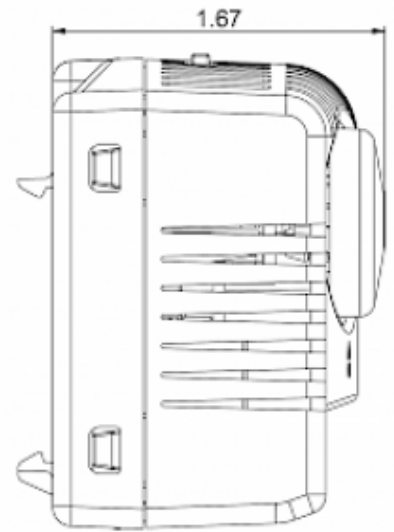

**Cut out
dimensions:**