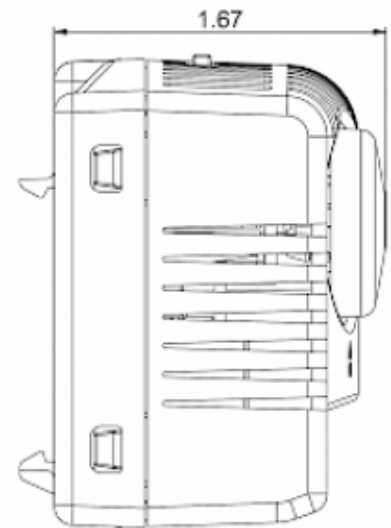

Twin thermostat NCNC

Description

Order Number:	301210
Brand Name:	SOLIFLEX
Color:	Grey (RAL 7011)
Housing Material:	PC plastic
Ingress protection to EN 60 529:	IP 20
Note:	Hyst. 7±3K / Sw.Pt.tol ±4K
Approvals:	CE, cURus
UL File Number:	E358385

Technical data

Operating temperature range:	-40°F - +176°F
Setting range:	-10°C - 80°C
Mounting:	Clips for DIN rail 1.38 inch
Dimension H x W x D:	2.36 x 2.85 x 1.67 inch
Weight:	~3.89 oz.
Voltage / Frequency:	max. 250 V AC 16 A(res) / 2 A(ind) max. 72 V DC max. 30 W
Lifetime:	100,000 hrs.
Connection:	2-pole terminal (x2), clamping torque 0.5 Nm max. solid wire - AWG 14 max., stranded wire - AWG 16 max.

**Cut out
Dimensions:**

Order Information

Zolltarifnummer	90321080
EAN Nummer	5350604010222