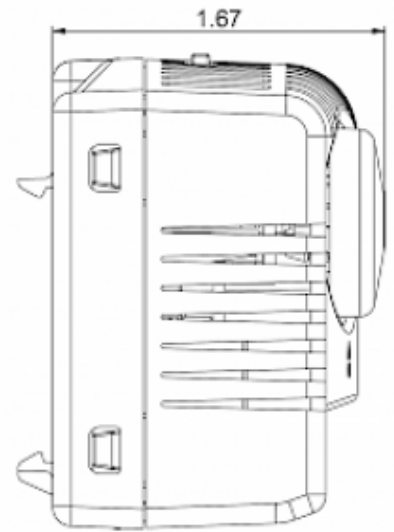

Twin thermostat NONO

Description

Order Number:	301220
Brand Name:	SOLIFLEX
Color:	Grey (RAL 7011)
Housing Material:	PC plastic
Ingress protection:	IP 20
Note:	Hyst. 7±3K / Sw.Pt.tol ±4K
Approvals:	CE, cURus
UL File Number:	E358385

Technical data

Operating temperature range:	-40°F - +176°F
Setting range:	-10°C - 80°C
Mounting:	Clips for DIN rail 1.38 inch
Dimension H x W x D:	2.36 x 2.85 x 1.67 inch
Weight:	~3.89 oz.
Voltage / Frequency:	max. 250 V AC 16 A(res) / 2 A(ind) max. 72 V DC max. 30 W
Lifetime:	100,000 hrs.
Connection:	2-pole terminal (x2), clamping torque 0.5 Nm max. solid wire - AWG 14 max., stranded wire - AWG 16 max.

**Cut out
dimensions:**

Order Information

Zolltarifnummer	90321089
EAN Nummer	5350604010277