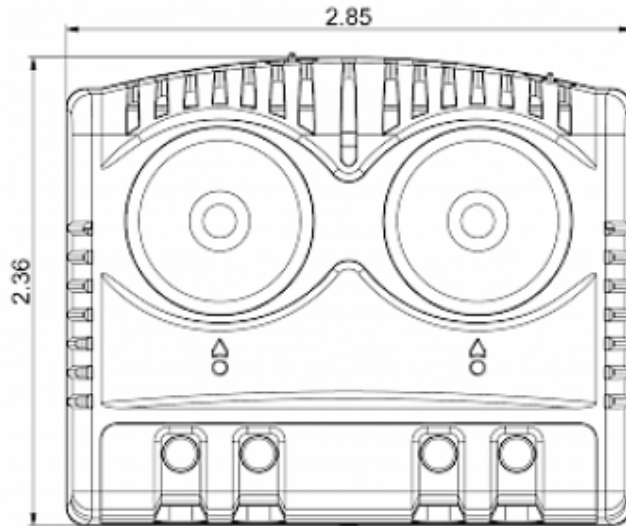

## Technical data

<b>Operating temperature range:</b>	-40°F - +176°F
<b>Setting range:</b>	-10°C - 80°C
<b>Mounting:</b>	Clips for DIN rail 1.38 inch
<b>Dimension H x W x D:</b>	2.36 x 2.85 x 1.67 inch
<b>Weight:</b>	~3.89 oz.
<b>Voltage / Frequency:</b>	max. 250 V AC 16 A(res) / 2 A(ind) max. 72 V DC max. 30 W
<b>Lifetime:</b>	100,000 hrs.
<b>Connection:</b>	2-pole terminal (x2), clamping torque 0.5 Nm max. solid wire - AWG 14 max., stranded wire - AWG 16 max.

**Cut out  
Dimensions:**