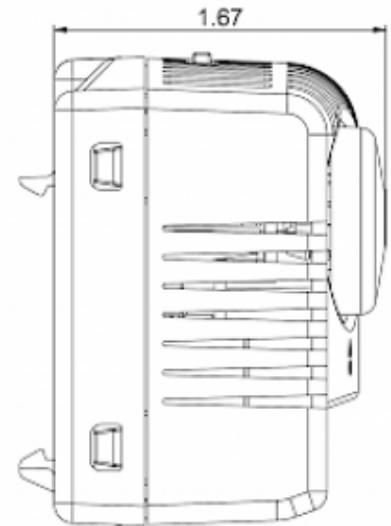

## Twin thermostat NONO

## Technical data

<b>Operating temperature range:</b>	-40°F - +176°F
<b>Setting range:</b>	-10°C - 80°C
<b>Mounting:</b>	Clips for DIN rail 1.38 inch
<b>Dimension H x W x D:</b>	2.36 x 2.85 x 1.67 inch
<b>Weight:</b>	~3.89 oz.
<b>Voltage / Frequency:</b>	max. 250 V AC 16 A(res) / 2 A(ind) max. 72 V DC max. 30 W
<b>Lifetime:</b>	100,000 hrs.
<b>Connection:</b>	2-pole terminal (x2), clamping torque 0.5 Nm max. solid wire - AWG 14 max., stranded wire - AWG 16 max.

**Cut out  
Dimensions:**