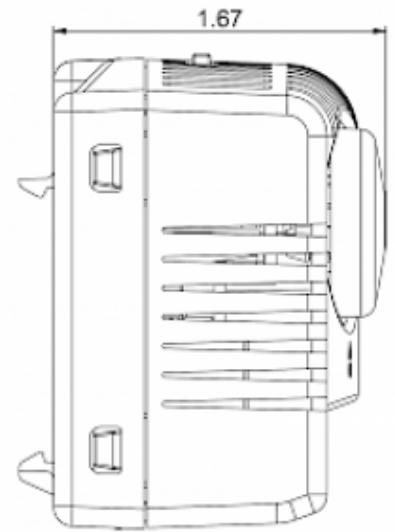

## Twin thermostat NONO

## Technical data

<b>Operating temperature range:</b>	-40°F - +176°F
<b>Setting range:</b>	-10°C - 80°C
<b>Mounting:</b>	Clips for DIN rail 1.38 inch
<b>Dimension H x W x D:</b>	2.36 x 2.85 x 1.67 inch
<b>Weight:</b>	~3.89 oz.
<b>Voltage / Frequency:</b>	max. 250 V AC 16 A(res) / 2 A(ind) max. 72 V DC max. 30 W
<b>Lifetime:</b>	100,000 hrs.
<b>Connection:</b>	2-pole terminal (x2), clamping torque 0.5 Nm max. solid wire - AWG 14 max., stranded wire - AWG 16 max.

**Cut out  
dimensions:**