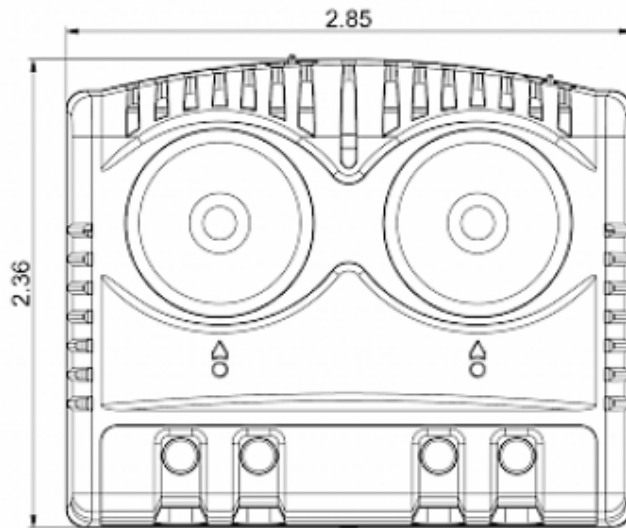

Twin thermostat NONO

Description

Order Number:	301220
Brand Name:	SOLIFLEX
Color:	Grey (RAL 7011)
Housing Material:	PC plastic
Ingress protection to EN 60 529:	IP 20
Note:	Hyst. 7±3K / Sw.Pt.tol ±4K
Approvals:	CE, cURus
UL File Number:	E358385

Technical data

Operating temperature range:	-40°F - +176°F
Setting range:	-10°C - 80°C
Mounting:	Clips for DIN rail 1.38 inch
Dimension H x W x D:	2.36 x 2.85 x 1.67 inch
Weight:	~3.89 oz.
Voltage / Frequency:	max. 250 V AC 16 A(res) / 2 A(ind) max. 72 V DC max. 30 W
Lifetime:	100,000 hrs.
Connection:	2-pole terminal (x2), clamping torque 0.5 Nm max. solid wire - AWG 14 max., stranded wire - AWG 16 max.

**Cut out
Dimensions:**

Order Information

Zolltarifnummer	90321080
EAN Nummer	5350604010277