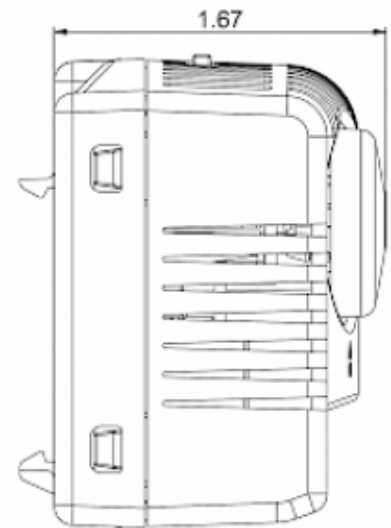

Twin thermostat NONO

Description

Order Number:	301220
Brand Name:	SOLIFLEX
Color:	Grey (RAL 7011)
Housing Material:	PC plastic
Ingress protection to EN 60 529:	IP 20
Note:	Hyst. 7±3K / Sw.Pt.tol ±4K
Approvals:	CE, cURus
UL File Number:	E358385

Technical data

Operating temperature range:	-40°F - +176°F
Setting range:	-10°C - 80°C
Mounting:	Clips for DIN rail 1.38 inch
Dimension H x W x D:	2.36 x 2.85 x 1.67 inch
Weight:	~3.89 oz.
Voltage / Frequency:	max. 250 V AC 16 A(res) / 2 A(ind) max. 72 V DC max. 30 W
Lifetime:	100,000 hrs.
Connection:	2-pole terminal (x2), clamping torque 0.5 Nm max. solid wire - AWG 14 max., stranded wire - AWG 16 max.

**Cut out
Dimensions:**

Order Information

Zolltarifnummer	90321080
EAN Nummer	5350604010277