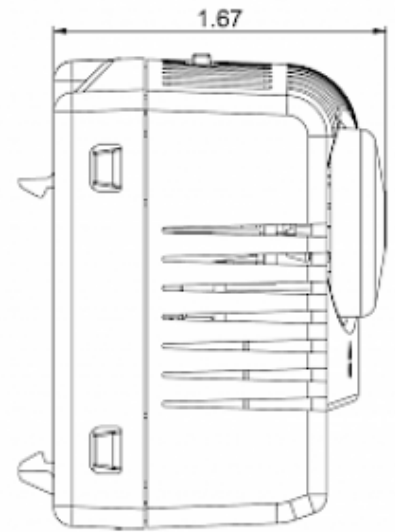

Twin thermostat NCNO

Description

Order Number:	301230
Brand Name:	SOLIFLEX
Color:	Grey (RAL 7011)
Housing Material:	PC plastic
Ingress protection:	IP 20
Note:	Hyst. 7±3K / Sw.Pt.tol ±4K
Approvals:	CE, cURus
UL File Number:	E358385

Technical data

Operating temperature range:	-40°F - +176°F
Setting range:	-10°C - 80°C
Mounting:	Clips for DIN rail 1.38 inch
Dimension H x W x D:	2.36 x 2.85 x 1.67 inch
Weight:	~3.89 oz.
Voltage / Frequency:	max. 250 V AC 16 A(res) / 2 A(ind) max. 72 V DC max. 30 W
Lifetime:	100,000 hrs.
Connection:	2-pole terminal (x2), clamping torque 0.5 Nm max. solid wire - AWG 14 max., stranded wire - AWG 16 max.

**Cut out
dimensions:**

Order Information

Zolltarifnummer	90321089
EAN Nummer	5350604010321