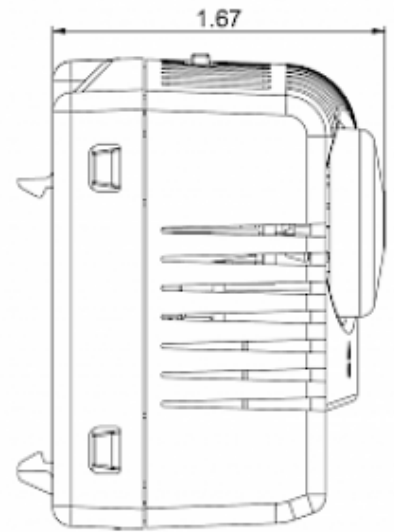

## Technical data

<b>Operating temperature range:</b>	-40°F - +176°F
<b>Setting range:</b>	-10°C - 80°C
<b>Mounting:</b>	Clips for DIN rail 1.38 inch
<b>Dimension H x W x D:</b>	2.36 x 2.85 x 1.67 inch
<b>Weight:</b>	~3.89 oz.
<b>Voltage / Frequency:</b>	max. 250 V AC 16 A(res) / 2 A(ind) max. 72 V DC max. 30 W
<b>Lifetime:</b>	100,000 hrs.
<b>Connection:</b>	2-pole terminal (x2), clamping torque 0.5 Nm max. solid wire - AWG 14 max., stranded wire - AWG 16 max.

**Cut out  
dimensions:**