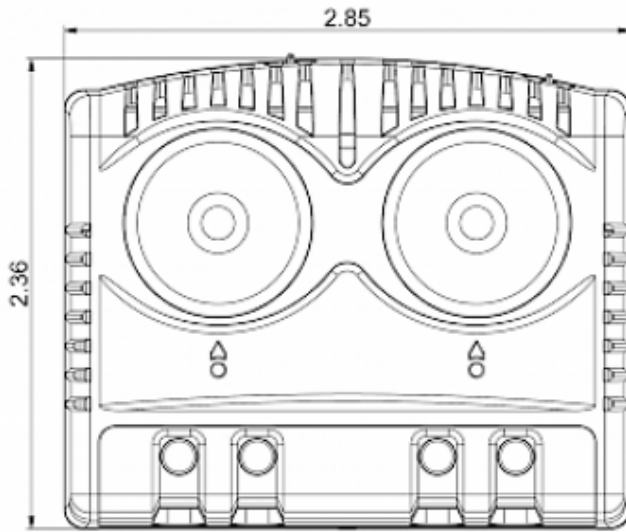

Twin thermostat NCNO

Description

Order Number:	301230
Brand Name:	SOLIFLEX
Color:	Grey (RAL 7011)
Housing Material:	PC plastic
Ingress protection:	IP 20
Note:	Hyst. 7±3K / Sw.Pt.tol ±4K
Approvals:	CE, cURus
UL File Number:	E358385

Technical data

Operating temperature range:	-40°F - +176°F
Setting range:	-10°C - 80°C
Mounting:	Clips for DIN rail 1.38 inch
Dimension H x W x D:	2.36 x 2.85 x 1.67 inch
Weight:	~3.89 oz.
Voltage / Frequency:	max. 250 V AC 16 A(res) / 2 A(ind) max. 72 V DC max. 30 W
Lifetime:	100,000 hrs.
Connection:	2-pole terminal (x2), clamping torque 0.5 Nm max. solid wire - AWG 14 max., stranded wire - AWG 16 max.

**Cut out
dimensions:**

Order Information

Zolltarifnummer	90321089
EAN Nummer	5350604010321