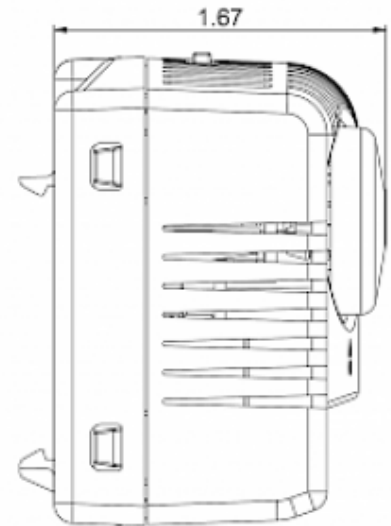

## Technical data

<b>Operating temperature range:</b>	-40°F - +176°F
<b>Setting range:</b>	-10°C - 80°C
<b>Mounting:</b>	Clips for DIN rail 1.38 inch
<b>Dimension H x W x D:</b>	2.36 x 2.85 x 1.67 inch
<b>Weight:</b>	~3.89 oz.
<b>Voltage / Frequency:</b>	max. 250 V AC 16 A(res) / 2 A(ind) max. 72 V DC max. 30 W
<b>Lifetime:</b>	100,000 hrs.
<b>Connection:</b>	2-pole terminal (x2), clamping torque 0.5 Nm max. solid wire - AWG 14 max., stranded wire - AWG 16 max.

**Cut out  
Dimensions:**