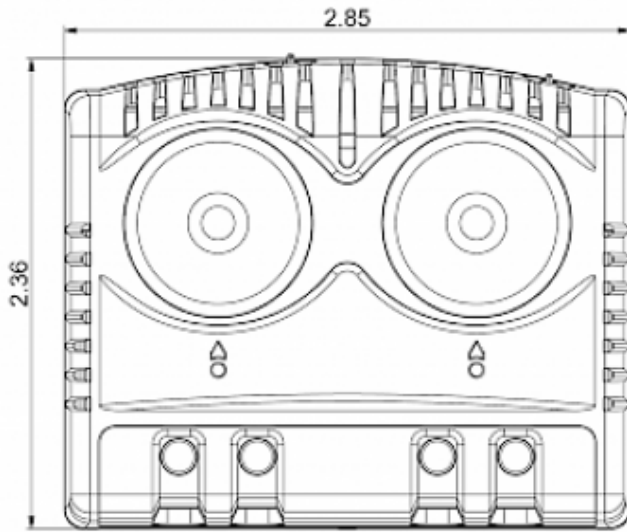

## Description

<b>Order Number:</b>	301230
<b>Brand Name:</b>	SOLIFLEX
<b>Color:</b>	Grey (RAL 7011)
<b>Housing Material:</b>	PC plastic
<b>Ingress protection:</b>	IP 20
<b>Note:</b>	Hyst. 7±3K / Sw.Pt.tol ±4K
<b>Approvals:</b>	CE, cURus
<b>UL File Number:</b>	E358385

## Technical data

<b>Operating temperature range:</b>	-40°F - +176°F
<b>Setting range:</b>	-10°C - 80°C
<b>Mounting:</b>	Clips for DIN rail 1.38 inch
<b>Dimension H x W x D:</b>	2.36 x 2.85 x 1.67 inch
<b>Weight:</b>	~3.89 oz.
<b>Voltage / Frequency:</b>	max. 250 V AC 16 A(res) / 2 A(ind) max. 72 V DC max. 30 W
<b>Lifetime:</b>	100,000 hrs.
<b>Connection:</b>	2-pole terminal (x2), clamping torque 0.5 Nm max. solid wire - AWG 14 max., stranded wire - AWG 16 max.

**Cut out  
dimensions:**