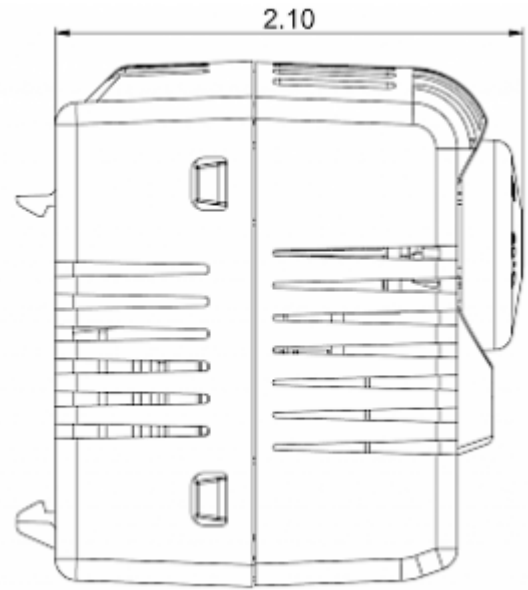

## Thermal f.b. thermostat

## Description

<b>Order Number:</b>	301320
<b>Brand Name:</b>	SOLIFLEX
<b>Color:</b>	Grey (RAL 7011)
<b>Housing Material:</b>	PC plastic
<b>Ingress protection:</b>	IP 20
<b>Note:</b>	Hyst. 4-7K/1K / Sw.Pt.tol $\pm 3K$
<b>Approvals:</b>	CE, cURus
<b>UL File Number:</b>	E358385

## Technical data

<b>Operating temperature range:</b>	32°F -140°F
<b>Setting range:</b>	0°C - 60°C
<b>Mounting:</b>	Clips for DIN rail 1.38 inch
<b>Dimension H x W x D:</b>	2.36 x 1.54 x 2.10 inch
<b>Weight:</b>	2.26 oz.
<b>Voltage / Frequency:</b>	AC:250V/10A(res)/2A(ind) DC:72V/30W UL: max.250 VAC NC/NO: 10/5 A (res)
<b>Lifetime:</b>	100,000 hrs.
<b>Connection:</b>	4-pole terminal, clamping torque 0.5 Nm max. solid wire - AWG 14 max., stranded wire - AWG 16 max.

**Cut out  
dimensions:**