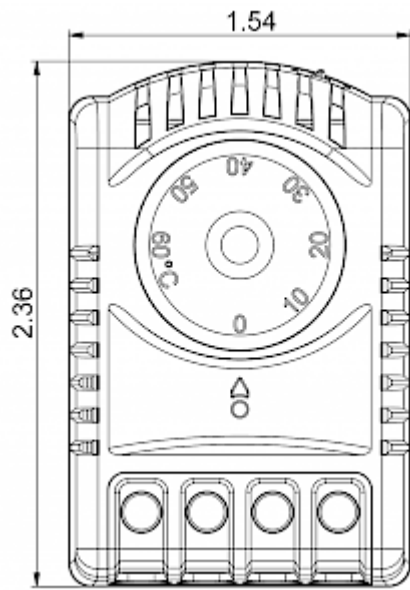

## Description

<b>Order Number:</b>	301510
<b>Color:</b>	Grey (RAL 7011)
<b>Housing Material:</b>	PC plastic
<b>Ingress protection:</b>	IP 20
<b>Note:</b>	Hyst. 3K / Sw. Pt. tol 3K
<b>Approvals:</b>	CE, cURus
<b>UL File Number:</b>	E358385

## Technical data

<b>Operating temperature range:</b>	-25°C - 70°C / 95% int. sensor -25°C - 80°C / 95% ext. sensor
<b>Setting range:</b>	0°C - 60°C
<b>Mounting:</b>	DIN rail 1.38 inch
<b>Dimension H x W x D:</b>	2.36 x 1.54 x 2.10 inch
<b>Weight:</b>	1.97 oz.
<b>Voltage / Frequency:</b>	24 V DC / 16 A
<b>Lifetime:</b>	100,000 hrs.

**Cut out  
dimensions:**