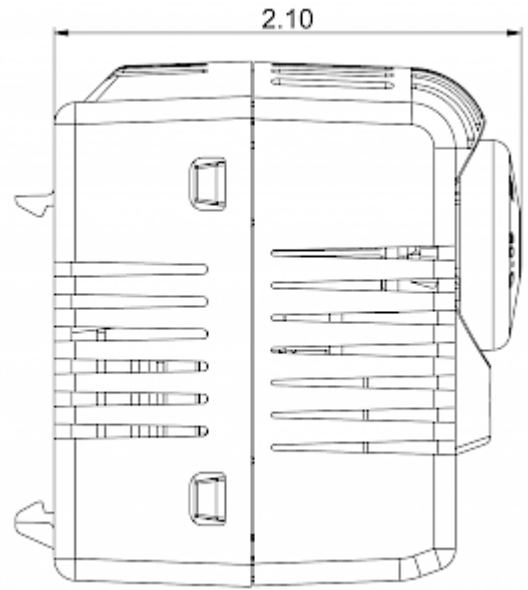

## Description

<b>Order Number:</b>	301510
<b>Color:</b>	Grey (RAL 7011)
<b>Housing Material:</b>	PC plastic
<b>Ingress protection:</b>	IP 20
<b>Note:</b>	Hyst. 3K / Sw. Pt. tol 3K
<b>Approvals:</b>	CE, cURus
<b>UL File Number:</b>	E358385

## Technical data

<b>Operating temperature range:</b>	-25°C - 70°C / 95% int. sensor -25°C - 80°C / 95% ext. sensor
<b>Setting range:</b>	0°C - 60°C
<b>Mounting:</b>	DIN rail 1.38 inch
<b>Dimension H x W x D:</b>	2.36 x 1.54 x 2.10 inch
<b>Weight:</b>	1.97 oz.
<b>Voltage / Frequency:</b>	24 V DC / 16 A
<b>Lifetime:</b>	100,000 hrs.

**Cut out  
dimensions:**