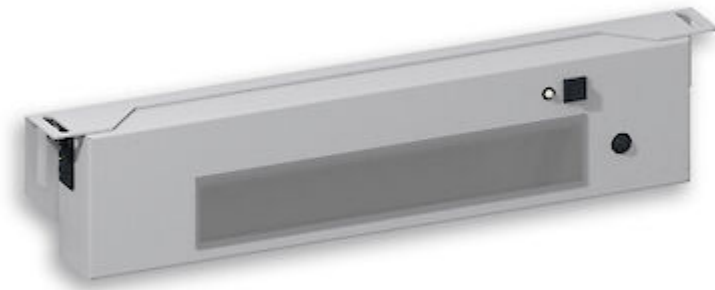

Sensor operated LED lamp. Only for installation inside industrial control cabinets.

## Description

<b>Order Number:</b>	490560612
<b>Color:</b>	RAL 9003
<b>Housing Material:</b>	Mild steel, powder coated
<b>Ingress protection to EN 60 529:</b>	IP 20
<b>Included:</b>	Motion sensor
<b>Sk Hinweis:</b>	Suitable for damp locations
<b>Approvals:</b>	CE, cURus
<b>UL File Number:</b>	E358386

## Technical data

<b>Operating temperature range:</b>	-22°F - 122°F
<b>Mounting:</b>	M5 Schrauben (x2)
<b>Dimension H x W x D:</b>	16.54 x 3.54 x 1.77 inch
<b>Weight:</b>	2 kg
<b>Voltage / Frequency:</b>	24 V DC
<b>Voltage tolerance:</b>	Verwenden Sie nur SELV-DC-Stromquellen
<b>Rated current:</b>	5 A
<b>Power consumption:</b>	12 W
<b>Lamp:</b>	EB-7801
<b>Luminosity:</b>	1500 lm / 5100 K
<b>Lifetime:</b>	60,000 hrs. @ 68°F
<b>Connection:</b>	Empfohlene externe Vorsicherung: 7 A (T)